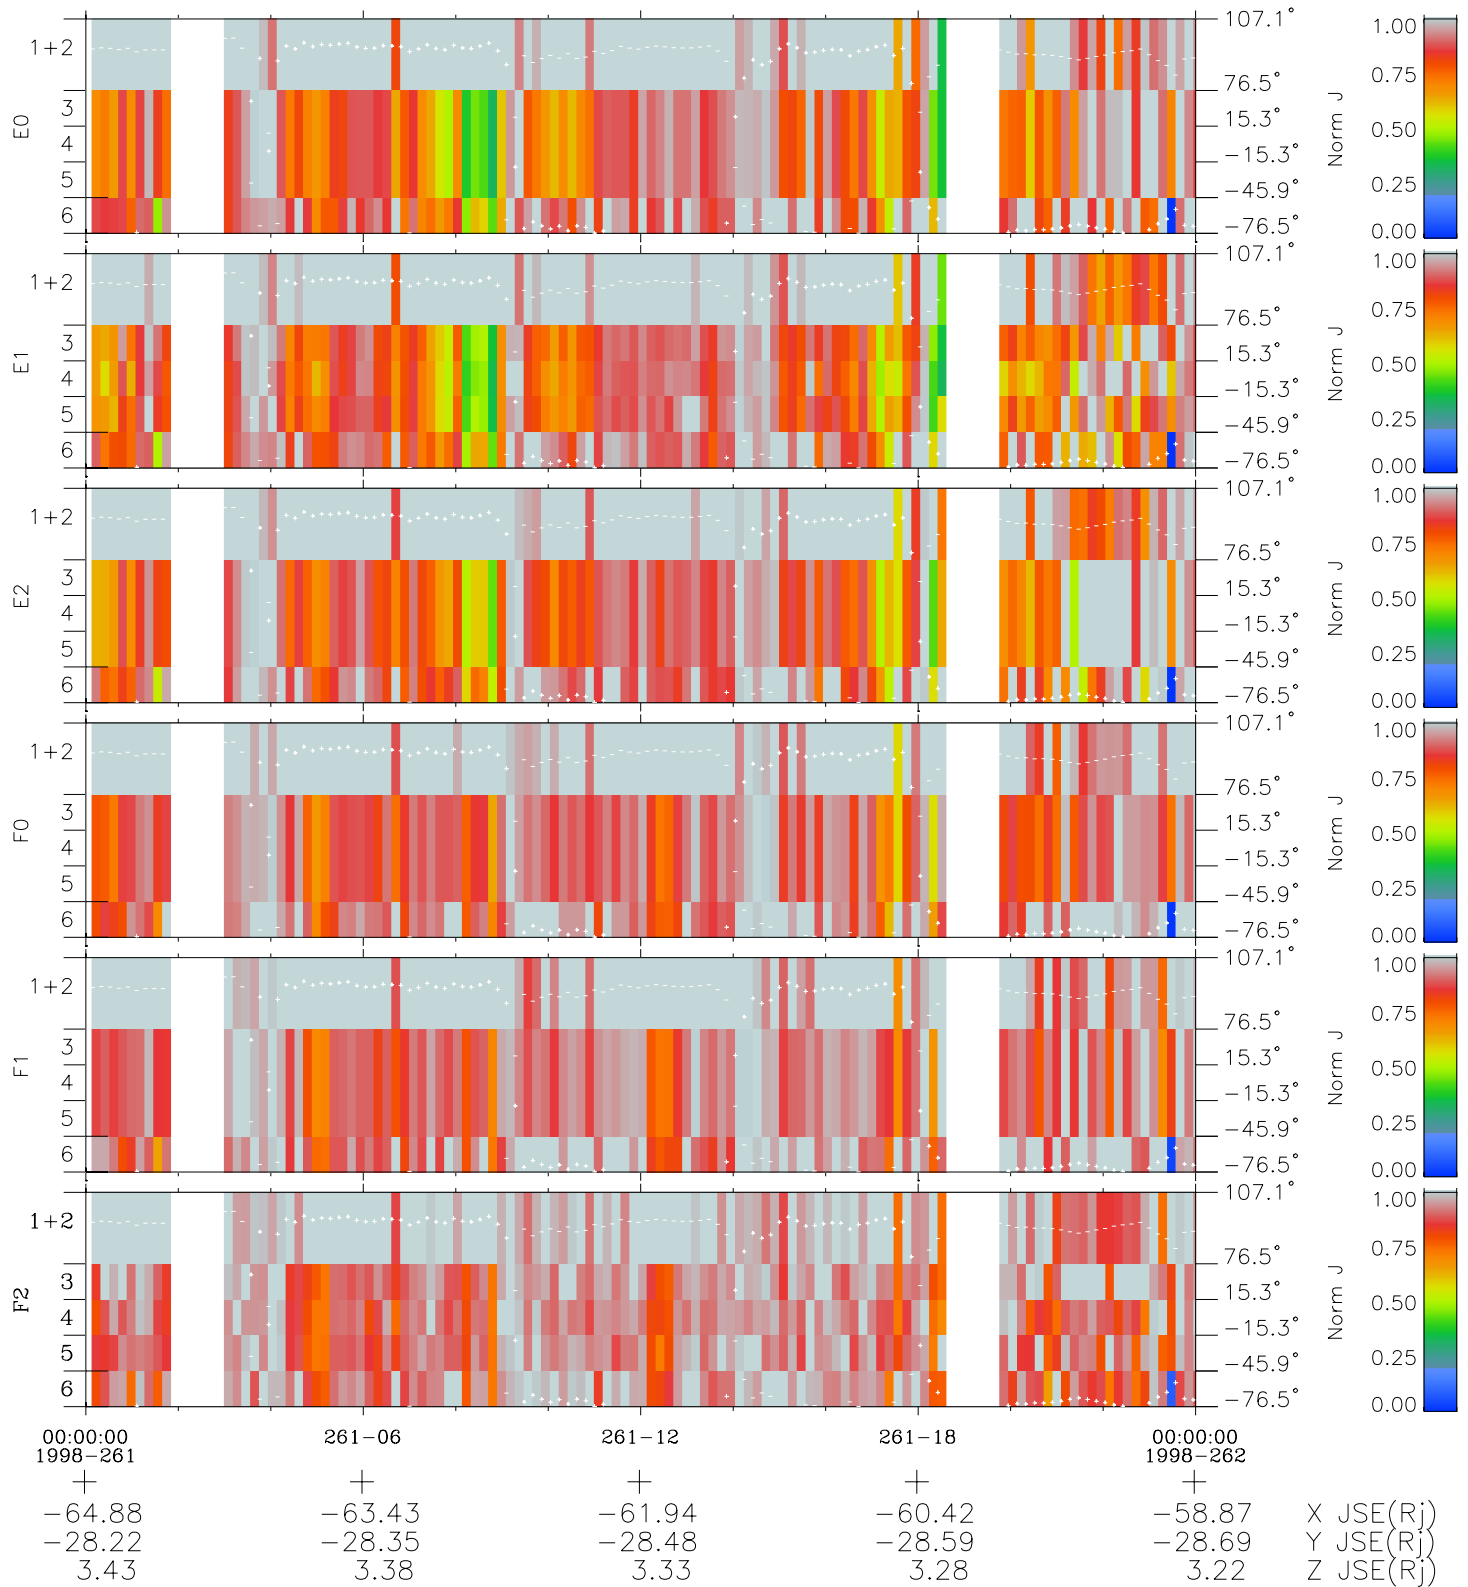

Galileo EPD Real Elevation Anisotropies 98261

Software Version: RTELEV_NORM V 1.20
Data Production: 06-03-00
Plot Production: Sun Sep 16 15:01:00 2001
Color File: wondr3
Geofactor File: 1.1

- ◇ = Jupiter look direction
- = Corotation look direction