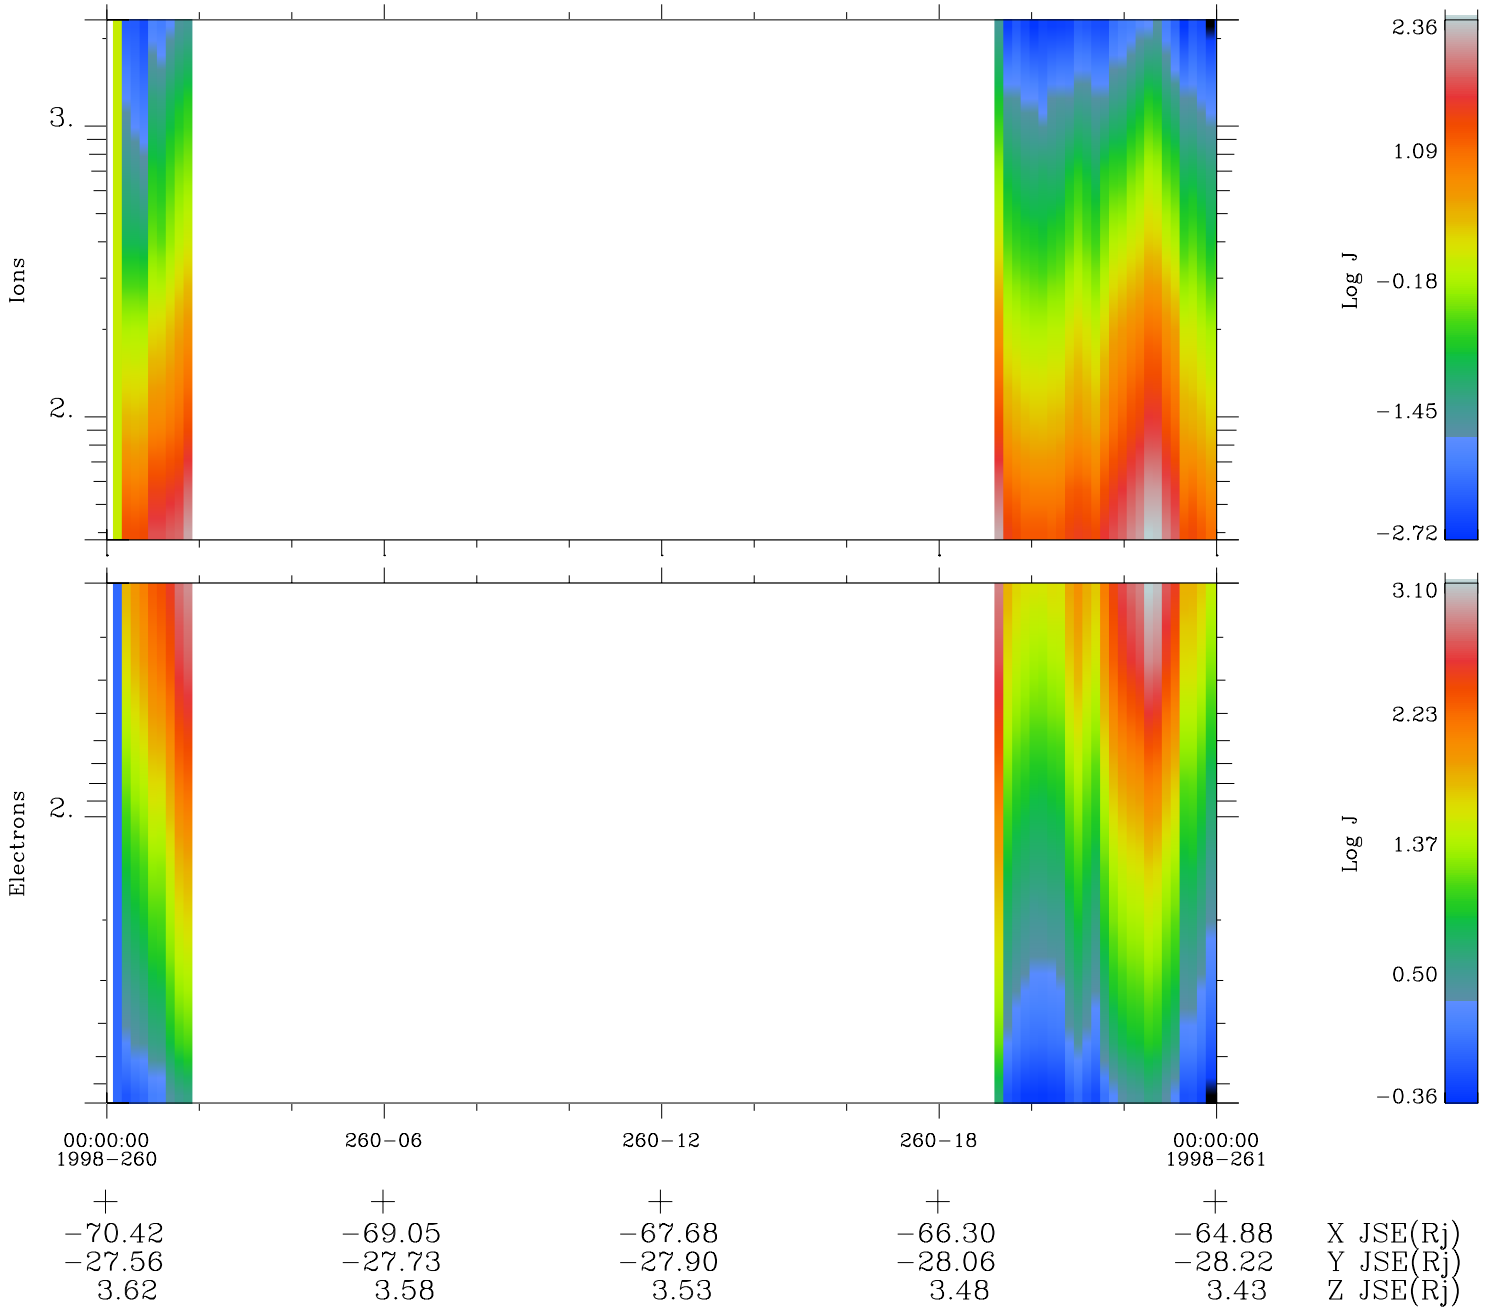

Galileo EPD Real Time Omni Spectrum 98260

Software Version: RTSPEC_OMNI V 1.20
 Data Production: 06-03-00
 Plot Production: Sun Sep 16 14:53:09 2001
 Color File: wondr3
 Geofactor File: 1.1

◇ = Jupiter look direction
 □ = Corotation look direction