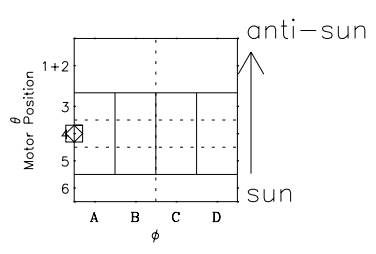

Galileo EPD Real Time Omni Spectrum 98260

Software Version: RTSPEC_OMNI V 1.20
 Data Production: 06-03-00
 Plot Production: Sun Sep 16 14:53:09 2001
 Color File: wondr3
 Geofactor File: 1.1

◇ = Jupiter look direction
 □ = Corotation look direction