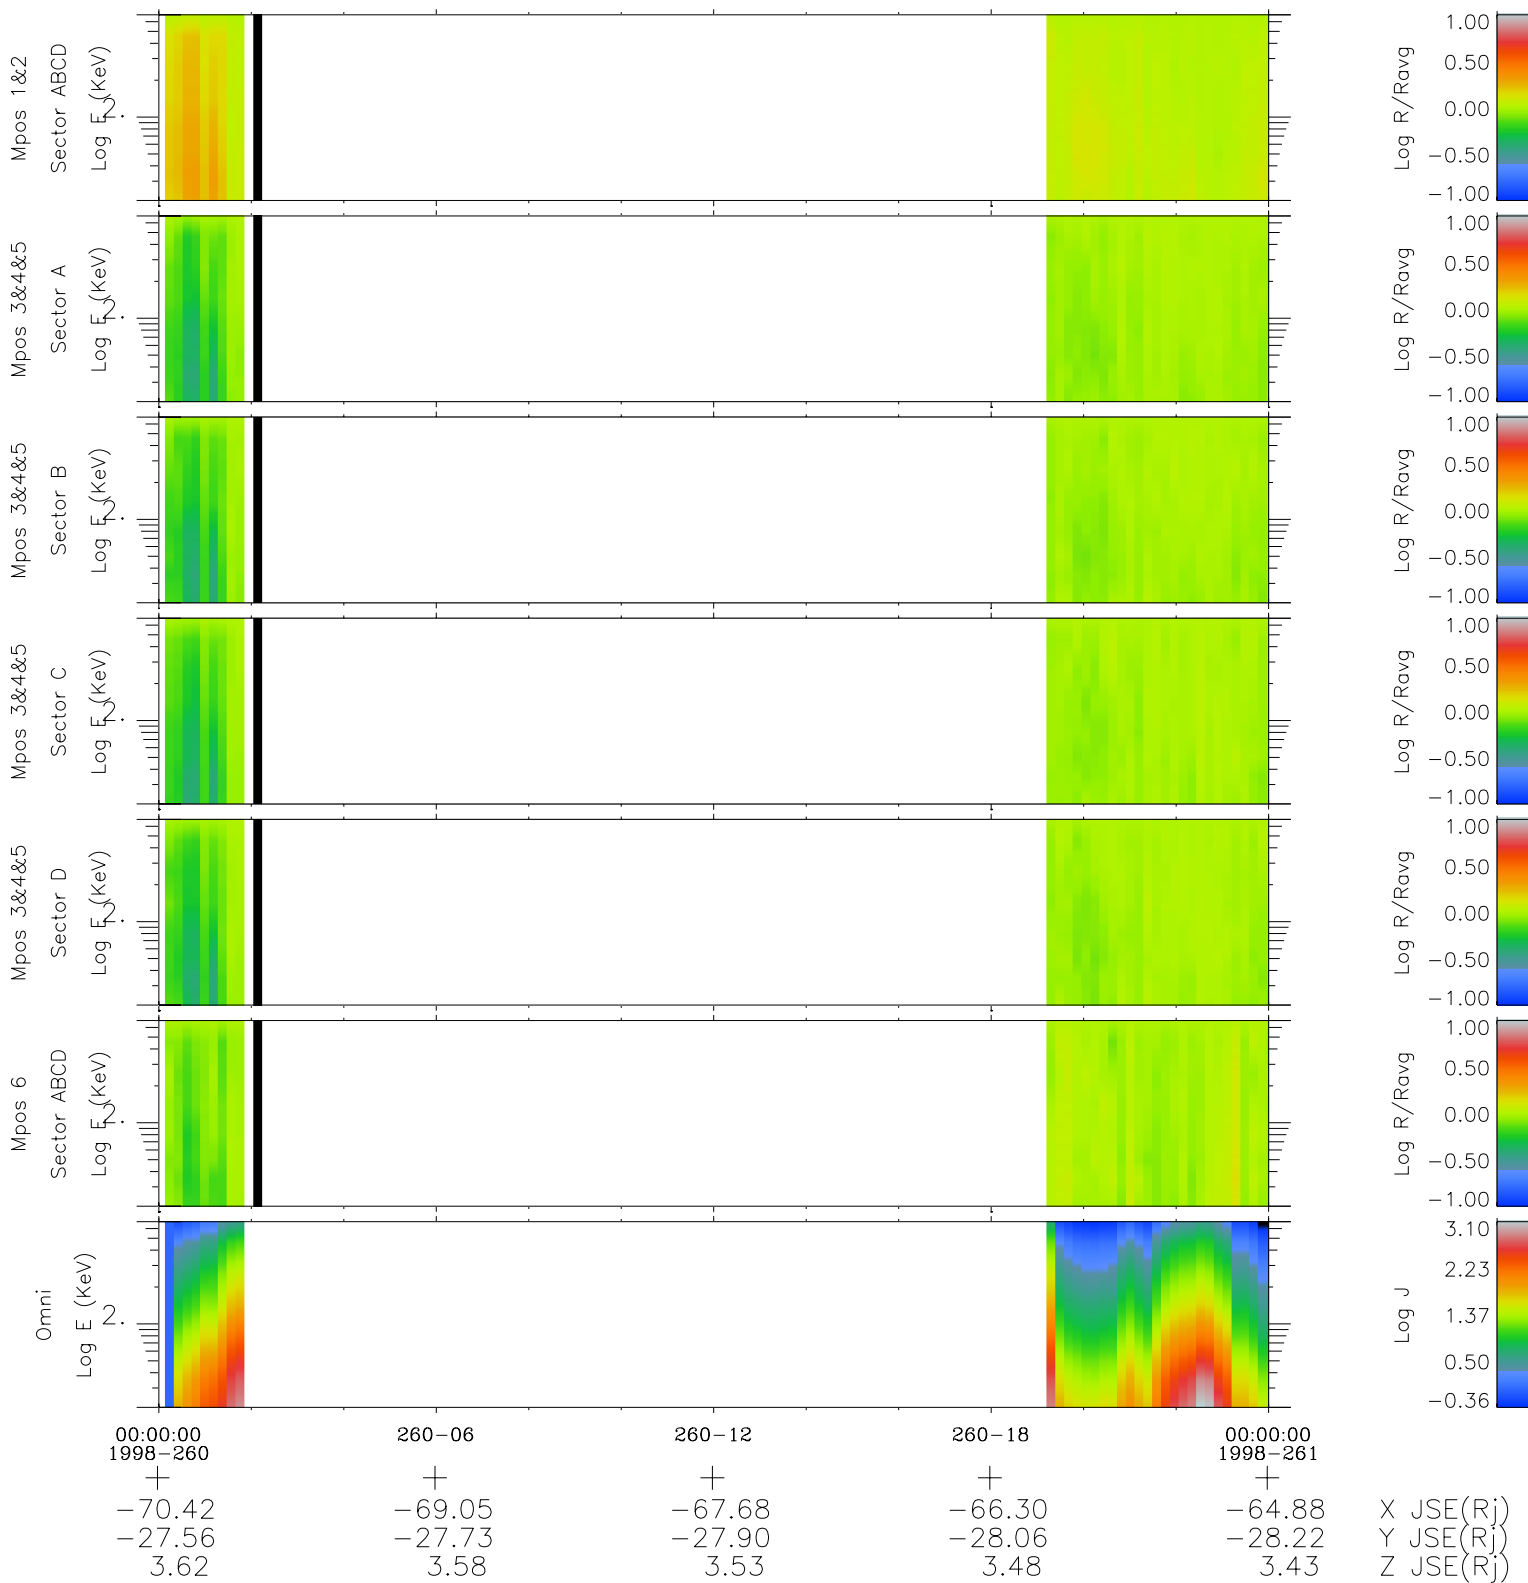

Galileo EPD Real Time R6 Electrons Spectra 98260

Software Version: RTSPEC_R6 V 1.20
 Data Production: 06-03-00
 Plot Production: Sun Sep 16 14:53:06 2001
 Color File: wondr3
 Geofactor File: 1.1

- ◇ = Jupiter look direction
- = Corotation look direction