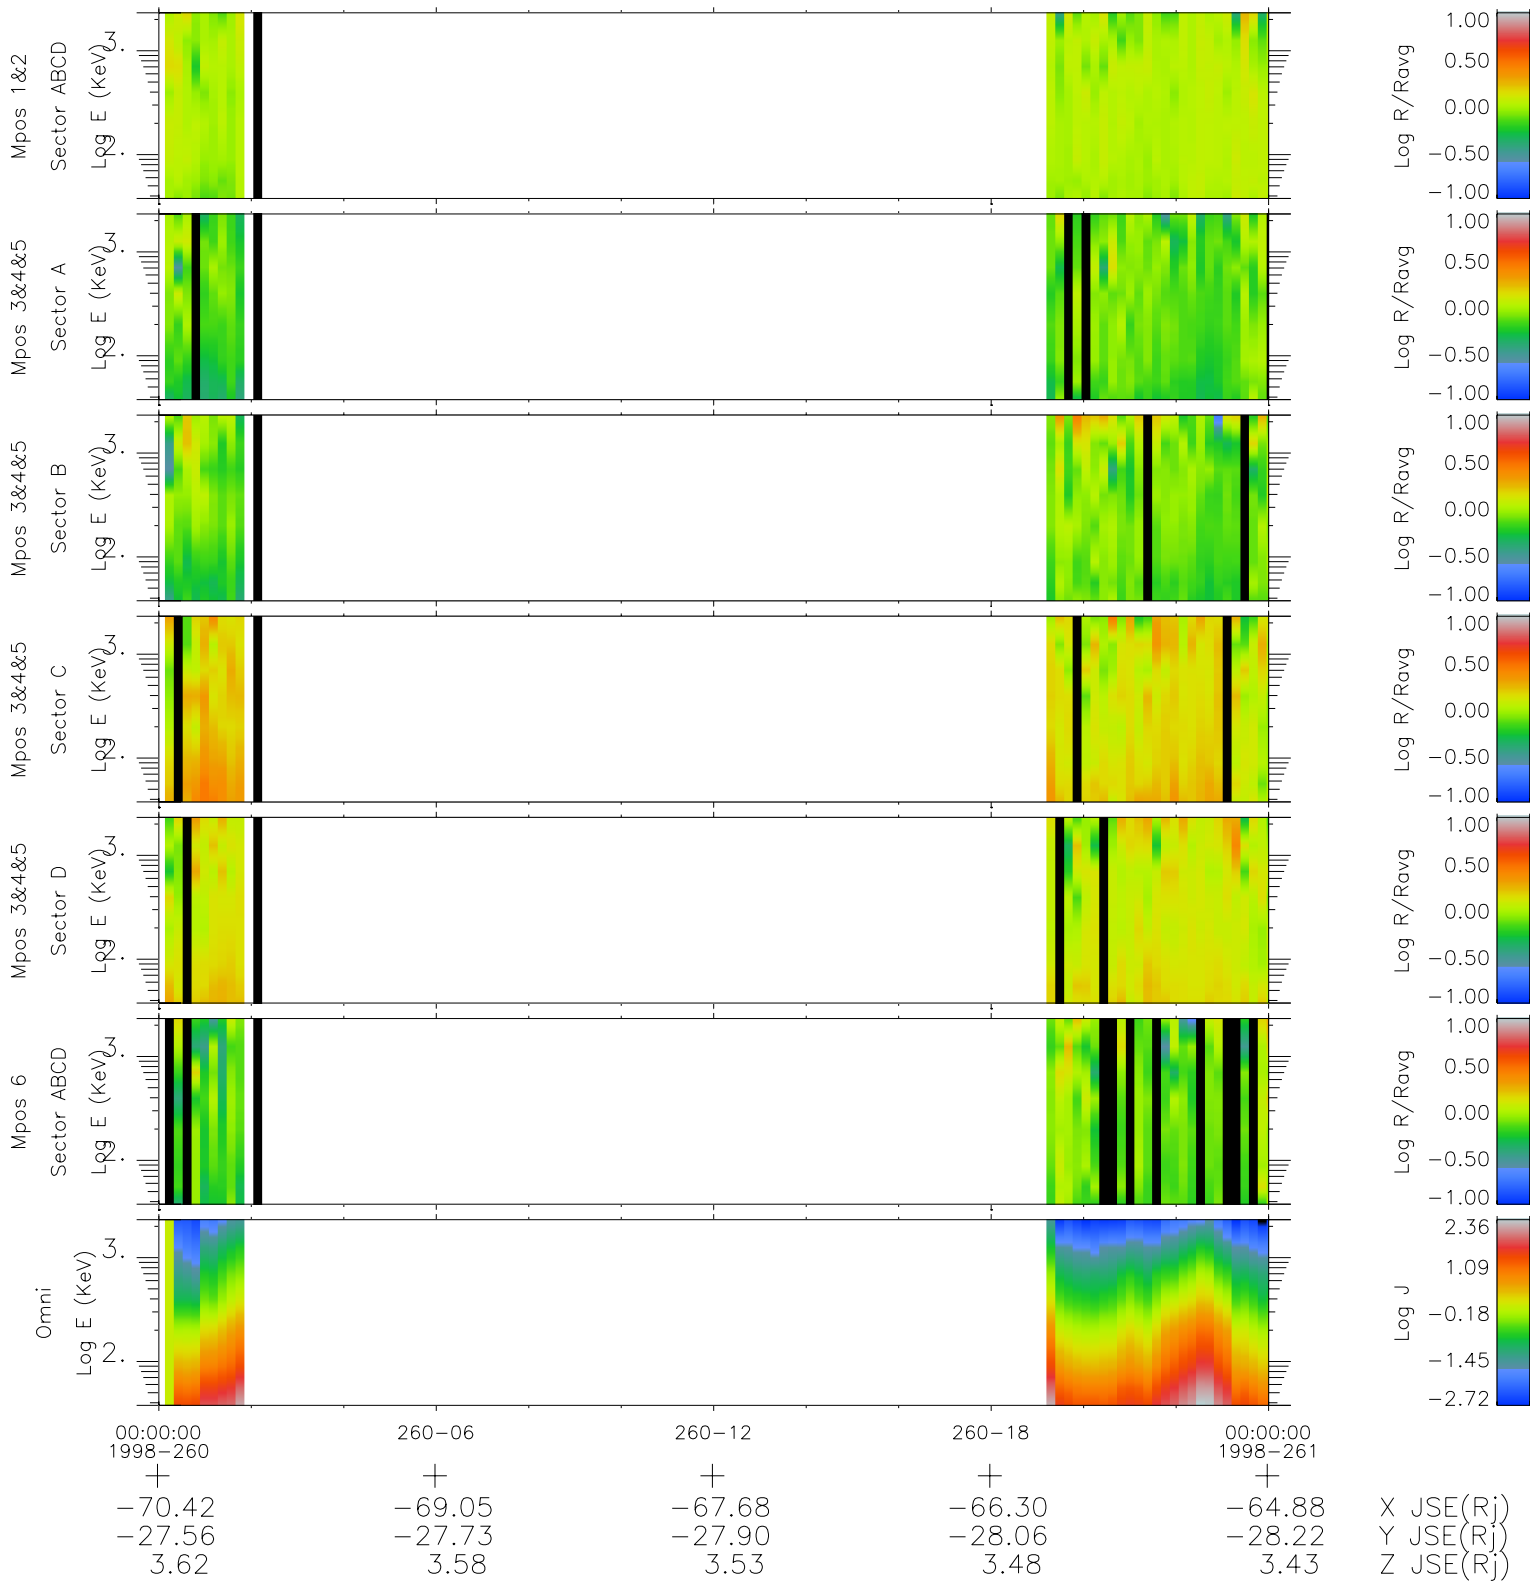

Galileo EPD Real Time R6 Ions Spectra 98260

Software Version: RTSPEC_R6 V 1.20
 Data Production: 06-03-00
 Plot Production: Sun Sep 16 14:53:02 2001
 Color File: wondr3
 Geofactor File: 1.1

- ◇ = Jupiter look direction
- = Corotation look direction