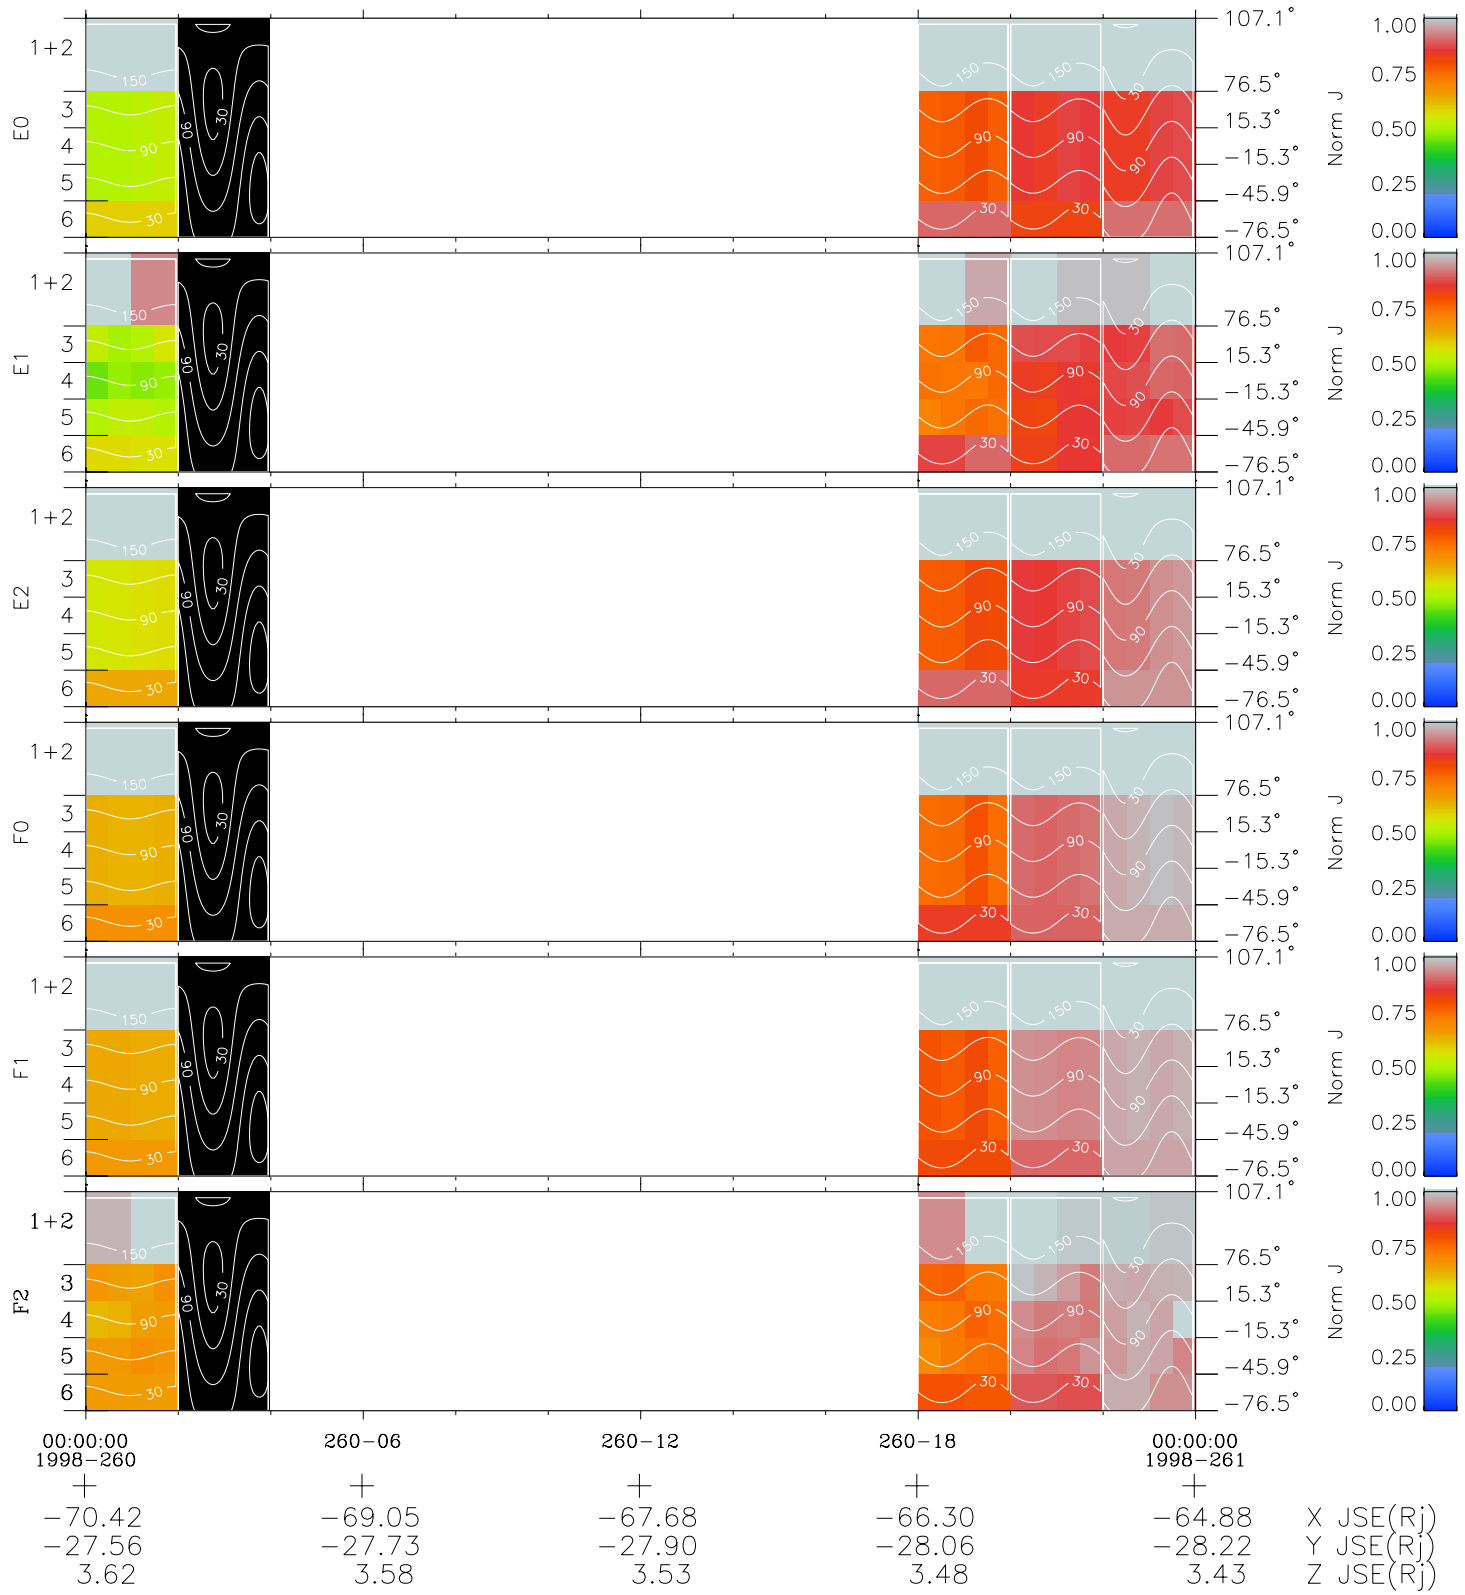

Galileo EPD Real Time All-Sky Anisotropies 98260

Software Version: RTSKY_NORM V 1.20
Data Production: 06-03-00
Plot Production: Sun Sep 16 14:53:29 2001
Color File: wondr3
Geofactor File: 1.1

- ◇ = Jupiter look direction
- = Corotation look direction