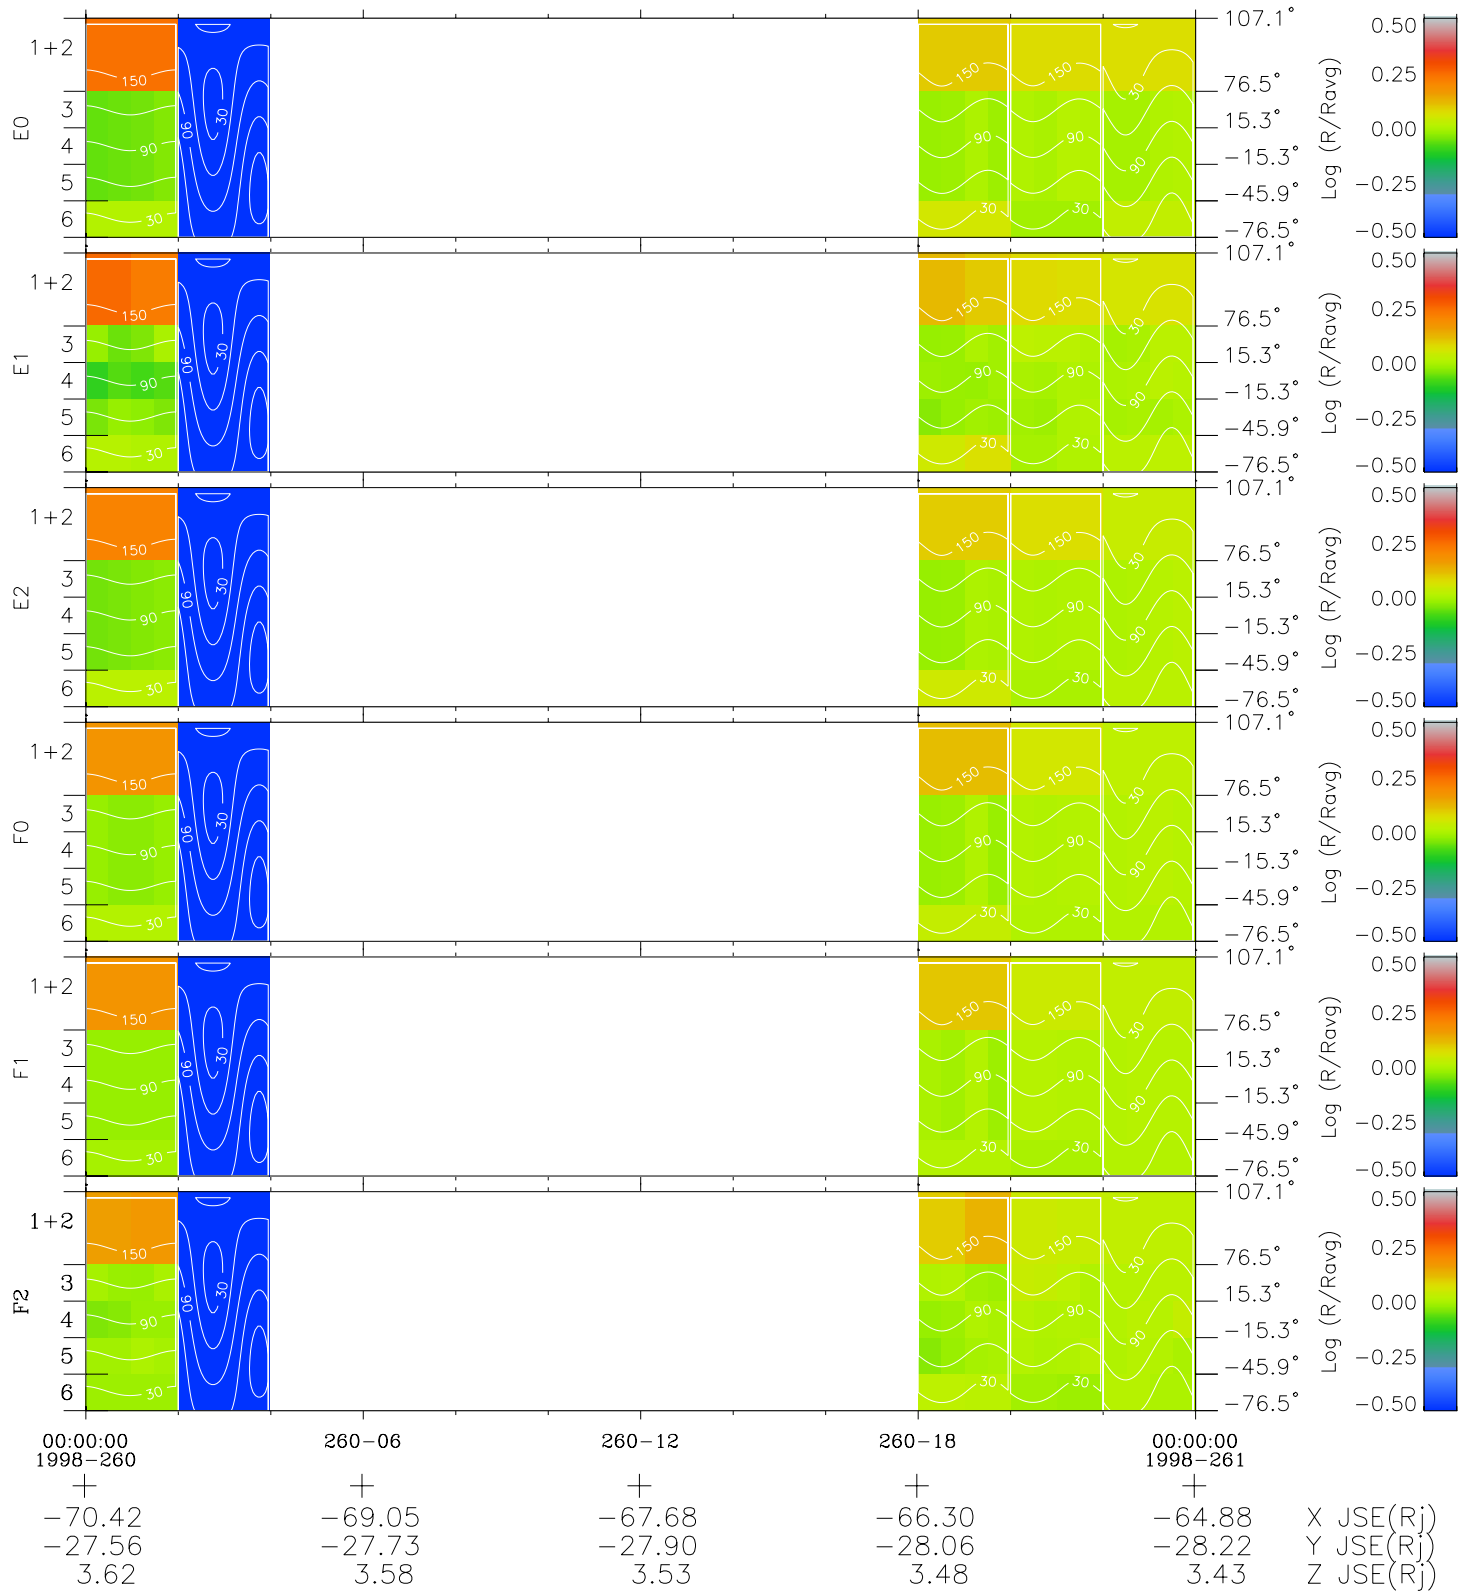

Galileo EPD Real Time All-Sky Anisotropies 98260

Software Version: RTSKY_MEAN V 1.20
Data Production: 06-03-00
Plot Production: Sun Sep 16 14:53:16 2001
Color File: wondr3
Geofactor File: 1.1

- ◇ = Jupiter look direction
- = Corotation look direction