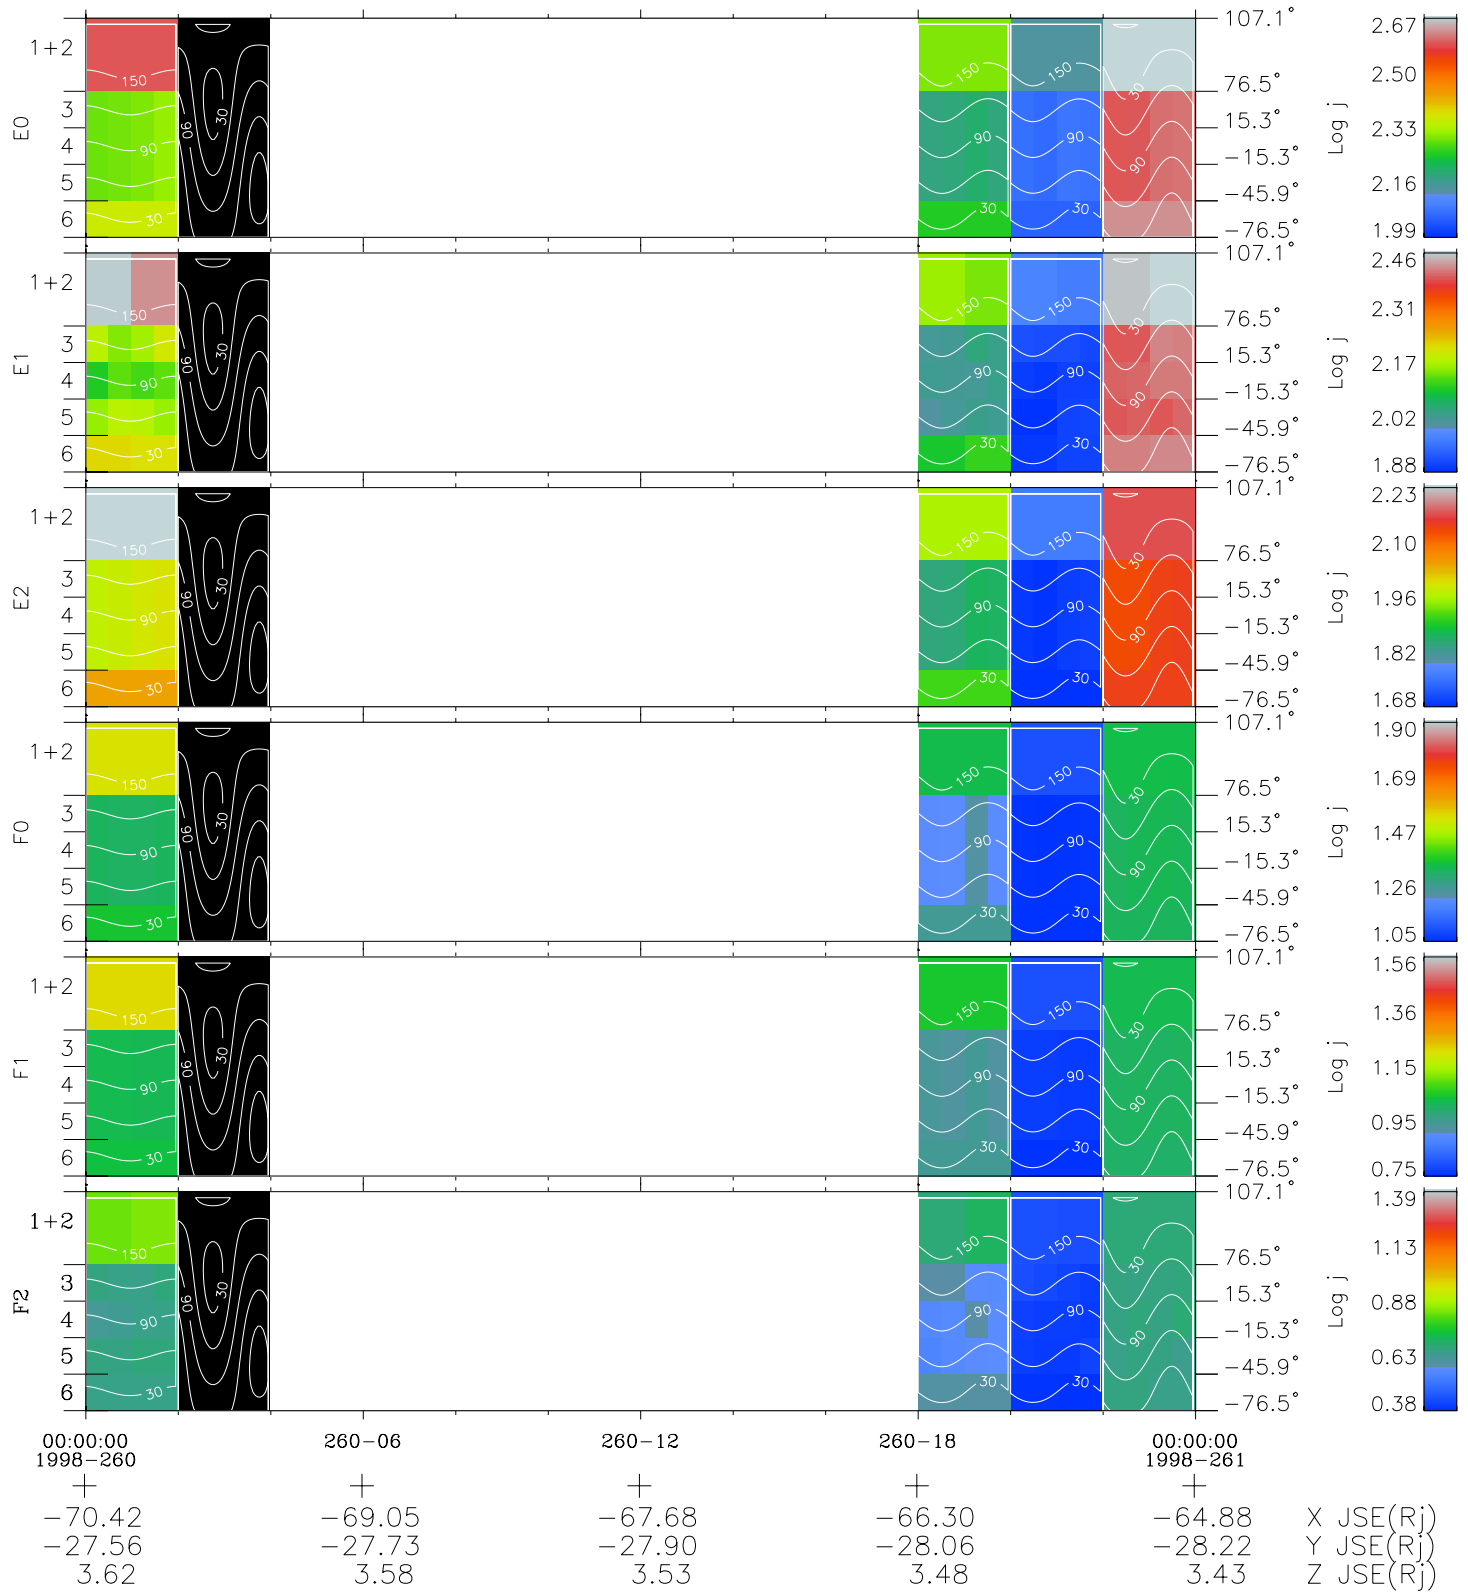

# Galileo EPD Real Time All-Sky Anisotropies 98260

Software Version: RTSKY\_FLUX V 1.20  
Data Production: 06-03-00  
Plot Production: Sun Sep 16 14:53:23 2001  
Color File: wondr3  
Geofactor File: 1.1

- ◇ = Jupiter look direction
- = Corotation look direction