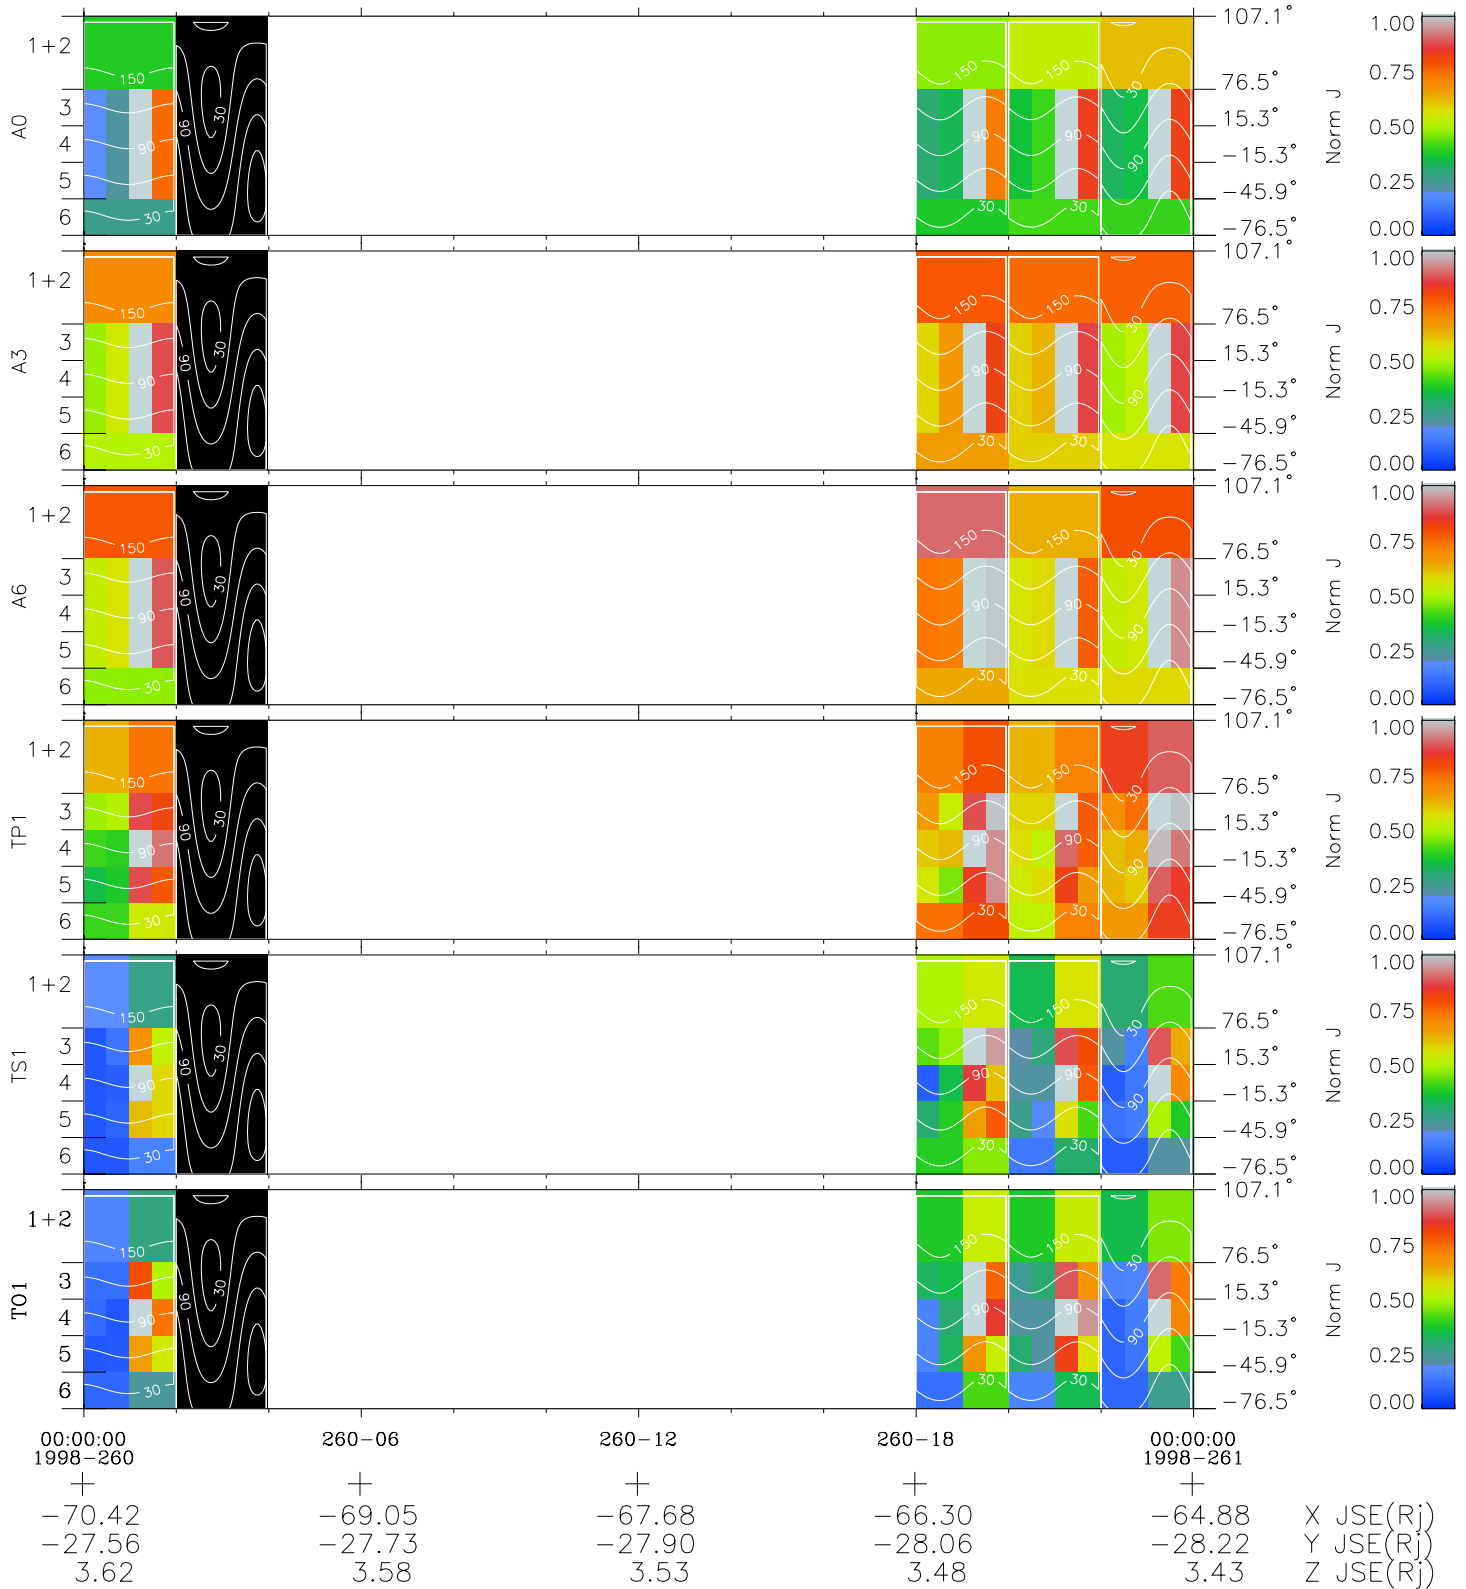

Galileo EPD Real Time All-Sky Anisotropies 98260

Software Version: RTSKY_NORM V 1.20
Data Production: 06-03-00
Plot Production: Sun Sep 16 14:53:27 2001
Color File: wondr3
Geofactor File: 1.1

- ◇ = Jupiter look direction
- = Corotation look direction