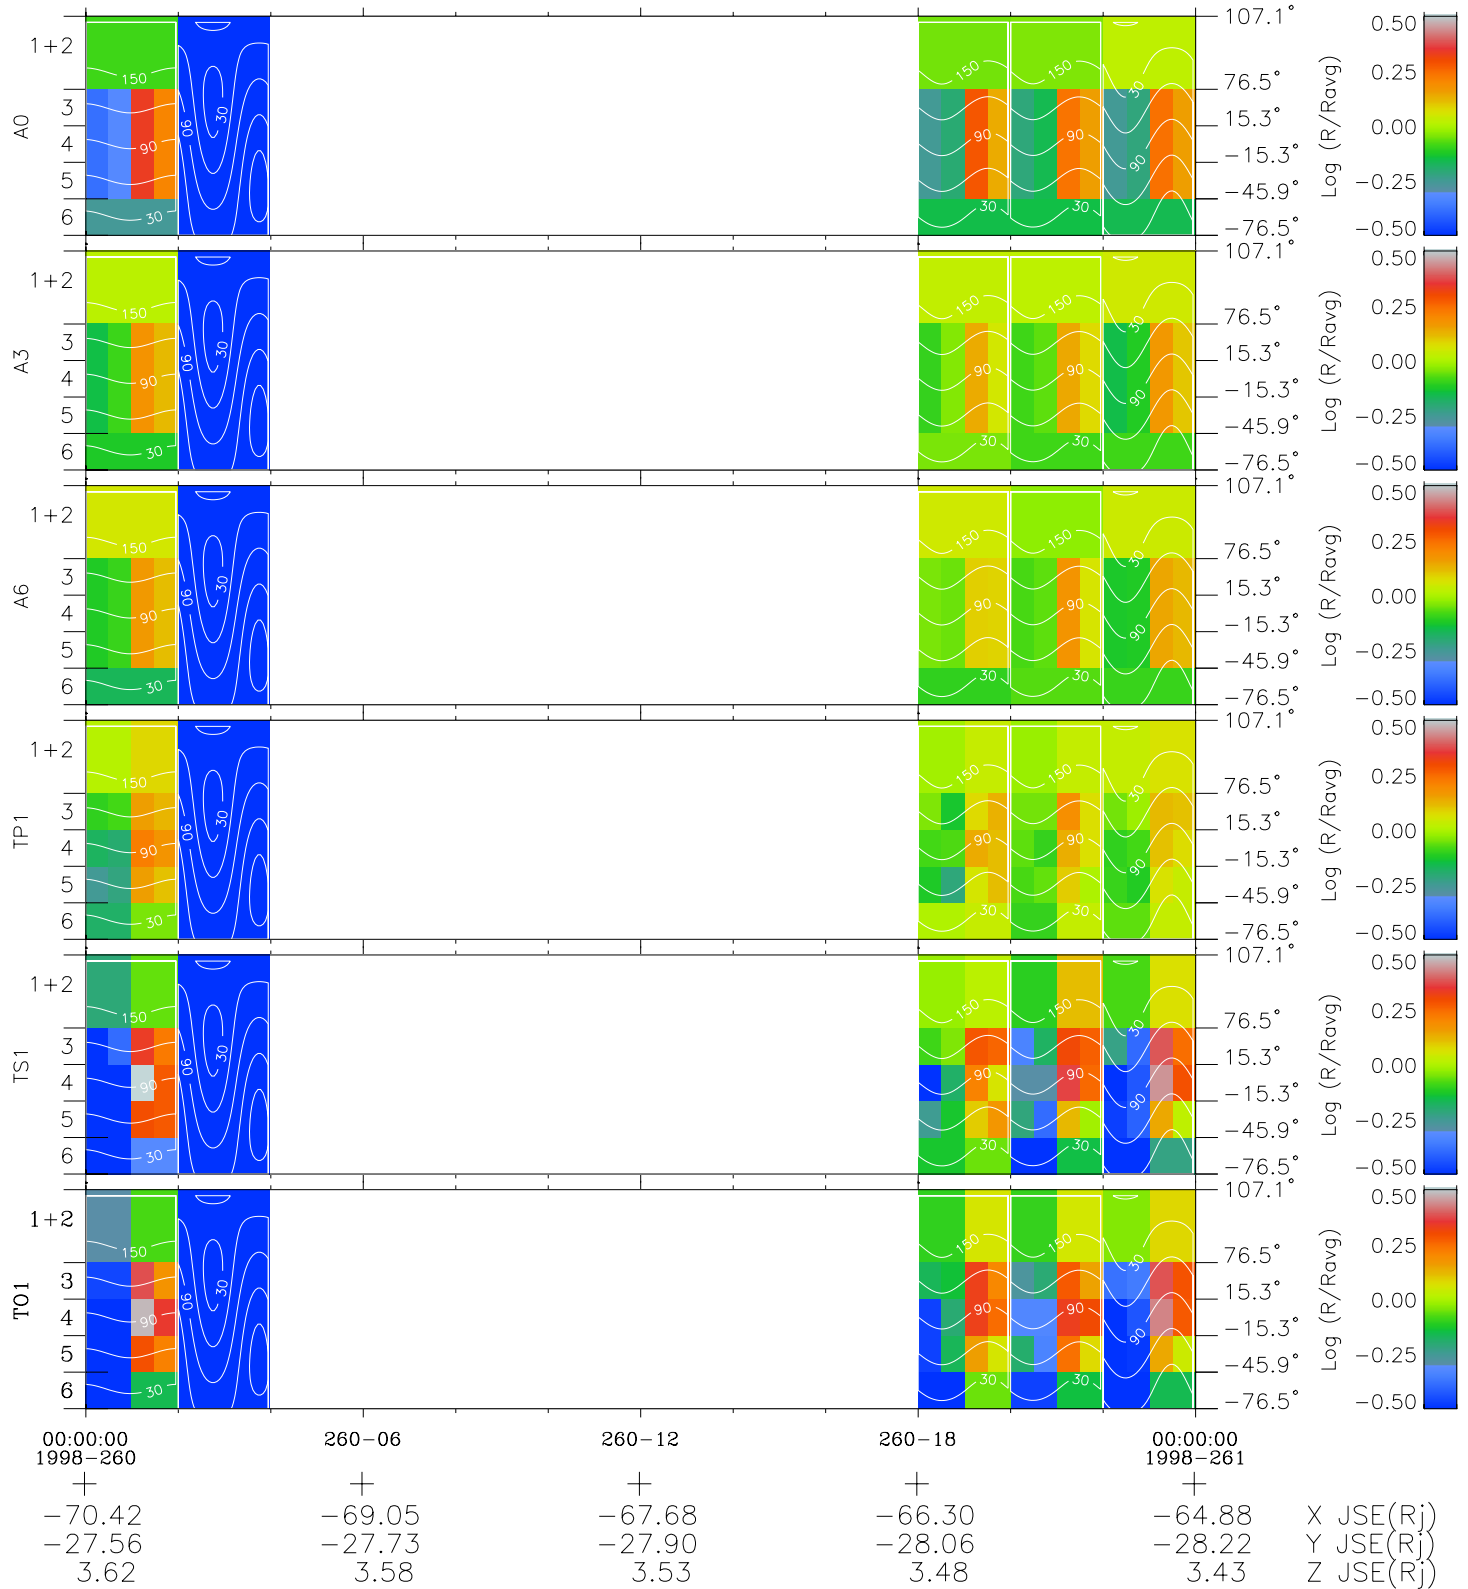

Galileo EPD Real Time All-Sky Anisotropies 98260

Software Version: RTSKY_MEAN V 1.20
Data Production: 06-03-00
Plot Production: Sun Sep 16 14:53:13 2001
Color File: wondr3
Geofactor File: 1.1

- ◇ = Jupiter look direction
- = Corotation look direction