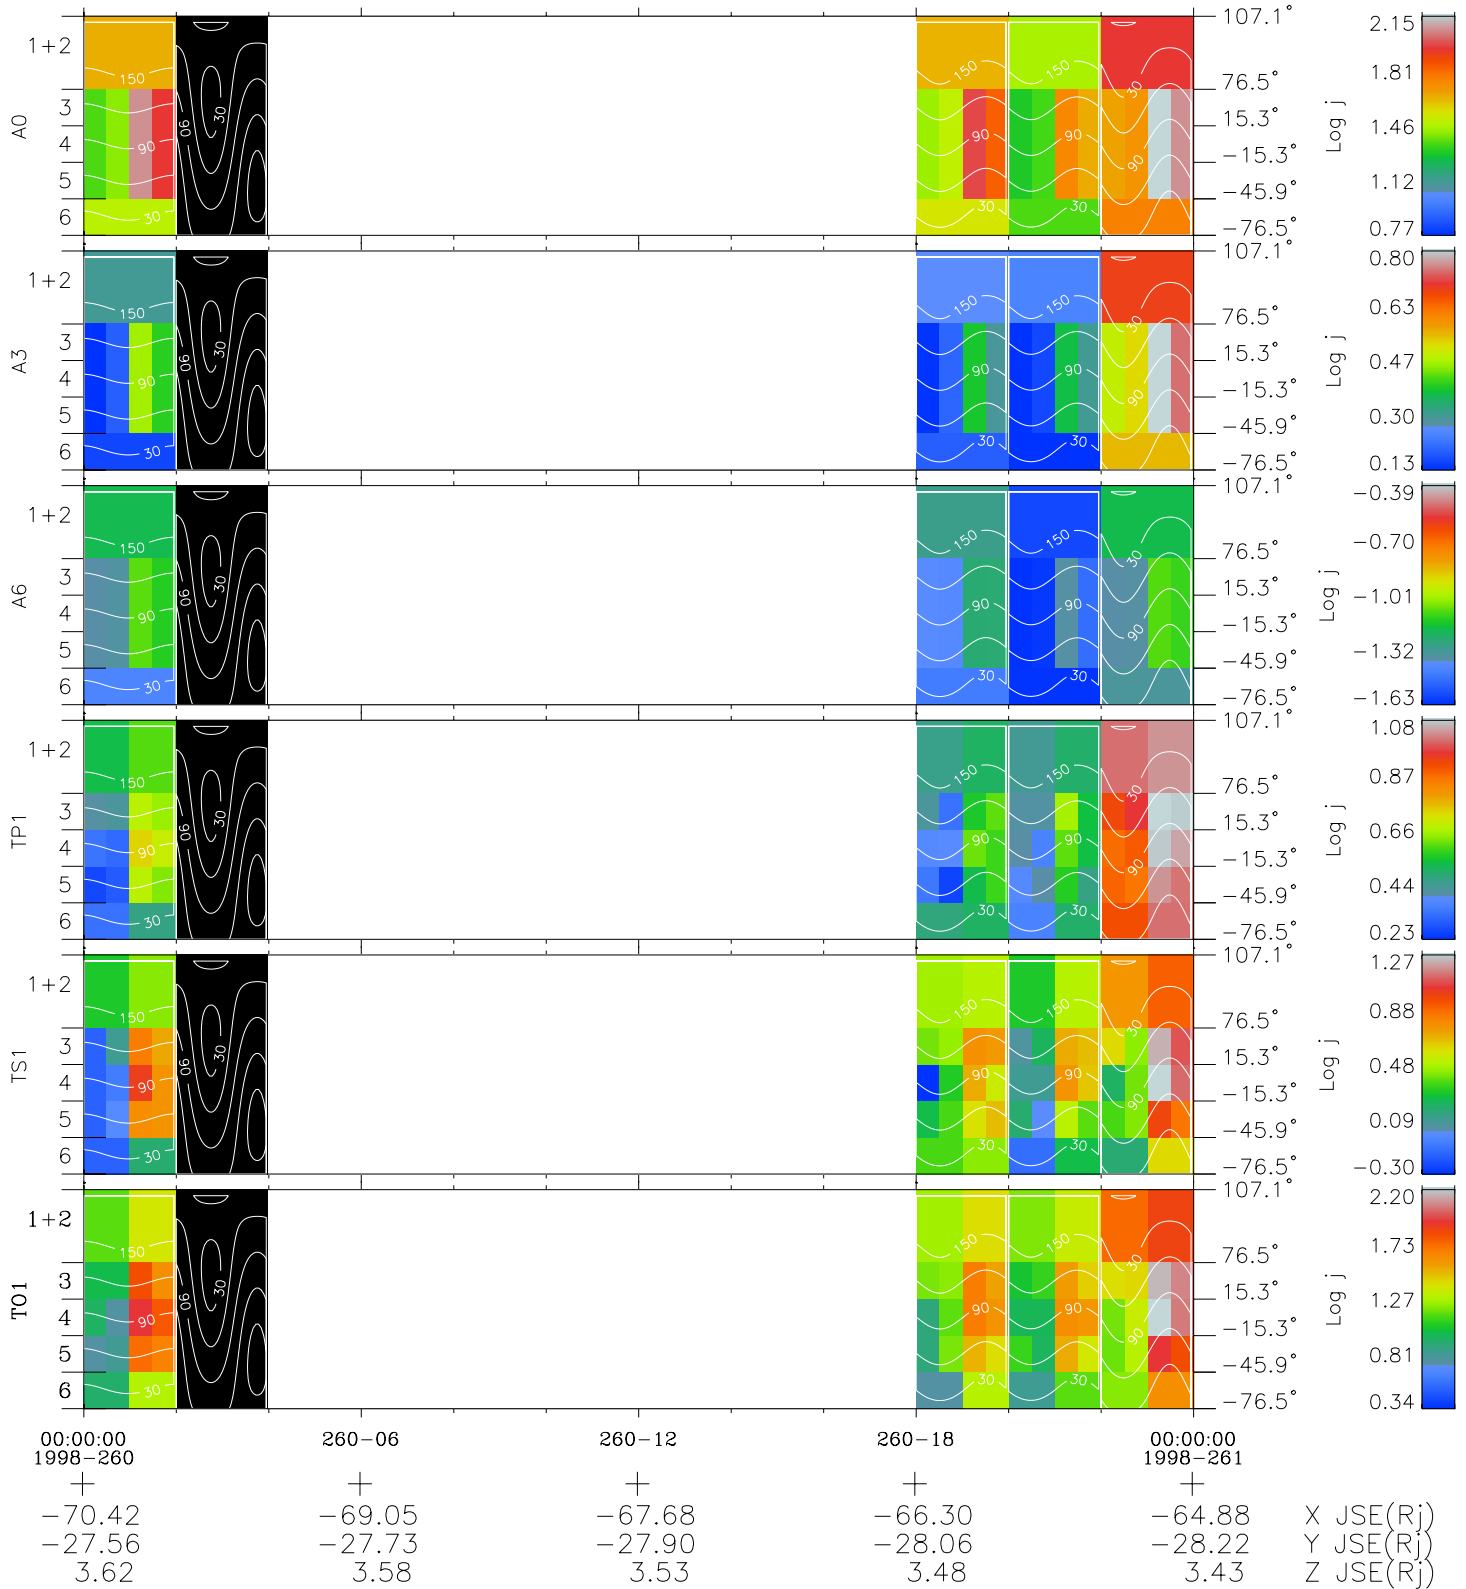

Galileo EPD Real Time All-Sky Anisotropies 98260

Software Version: RTSKY_FLUX V 1.20
Data Production: 06-03-00
Plot Production: Sun Sep 16 14:53:20 2001
Color File: wondr3
Geofactor File: 1.1

- ◇ = Jupiter look direction
- = Corotation look direction