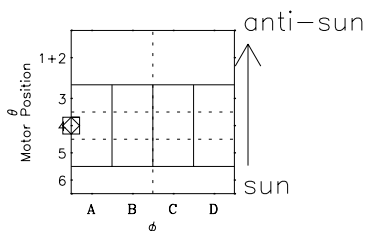

# Galileo EPD Real-Time Six-Sector 98260

Software Version: RTLINE\_R6 V 1.20  
Data Production: 06-03-00  
Plot Production: Sun Sep 16 14:54:10 2001

◇ = Jupiter look direction  
□ = Corotation look direction