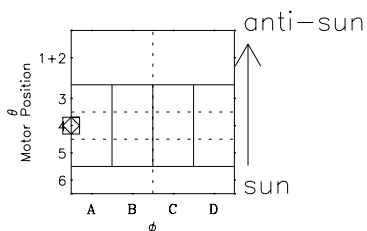

Galileo EPD Real-Time Six-Sector 98260

Software Version: RTLINE_R6 V 1.20
Data Production: 06-03-00
Plot Production: Sun Sep 16 14:54:10 2001

◇ = Jupiter look direction
□ = Corotation look direction