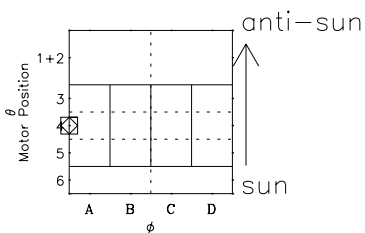

# Galileo EPD Real-Time Six-Sector 98260

Software Version: RTLINE\_R6 V 1.20  
Data Production: 06-03-00  
Plot Production: Sun Sep 16 14:54:08 2001

◇ = Jupiter look direction  
□ = Corotation look direction