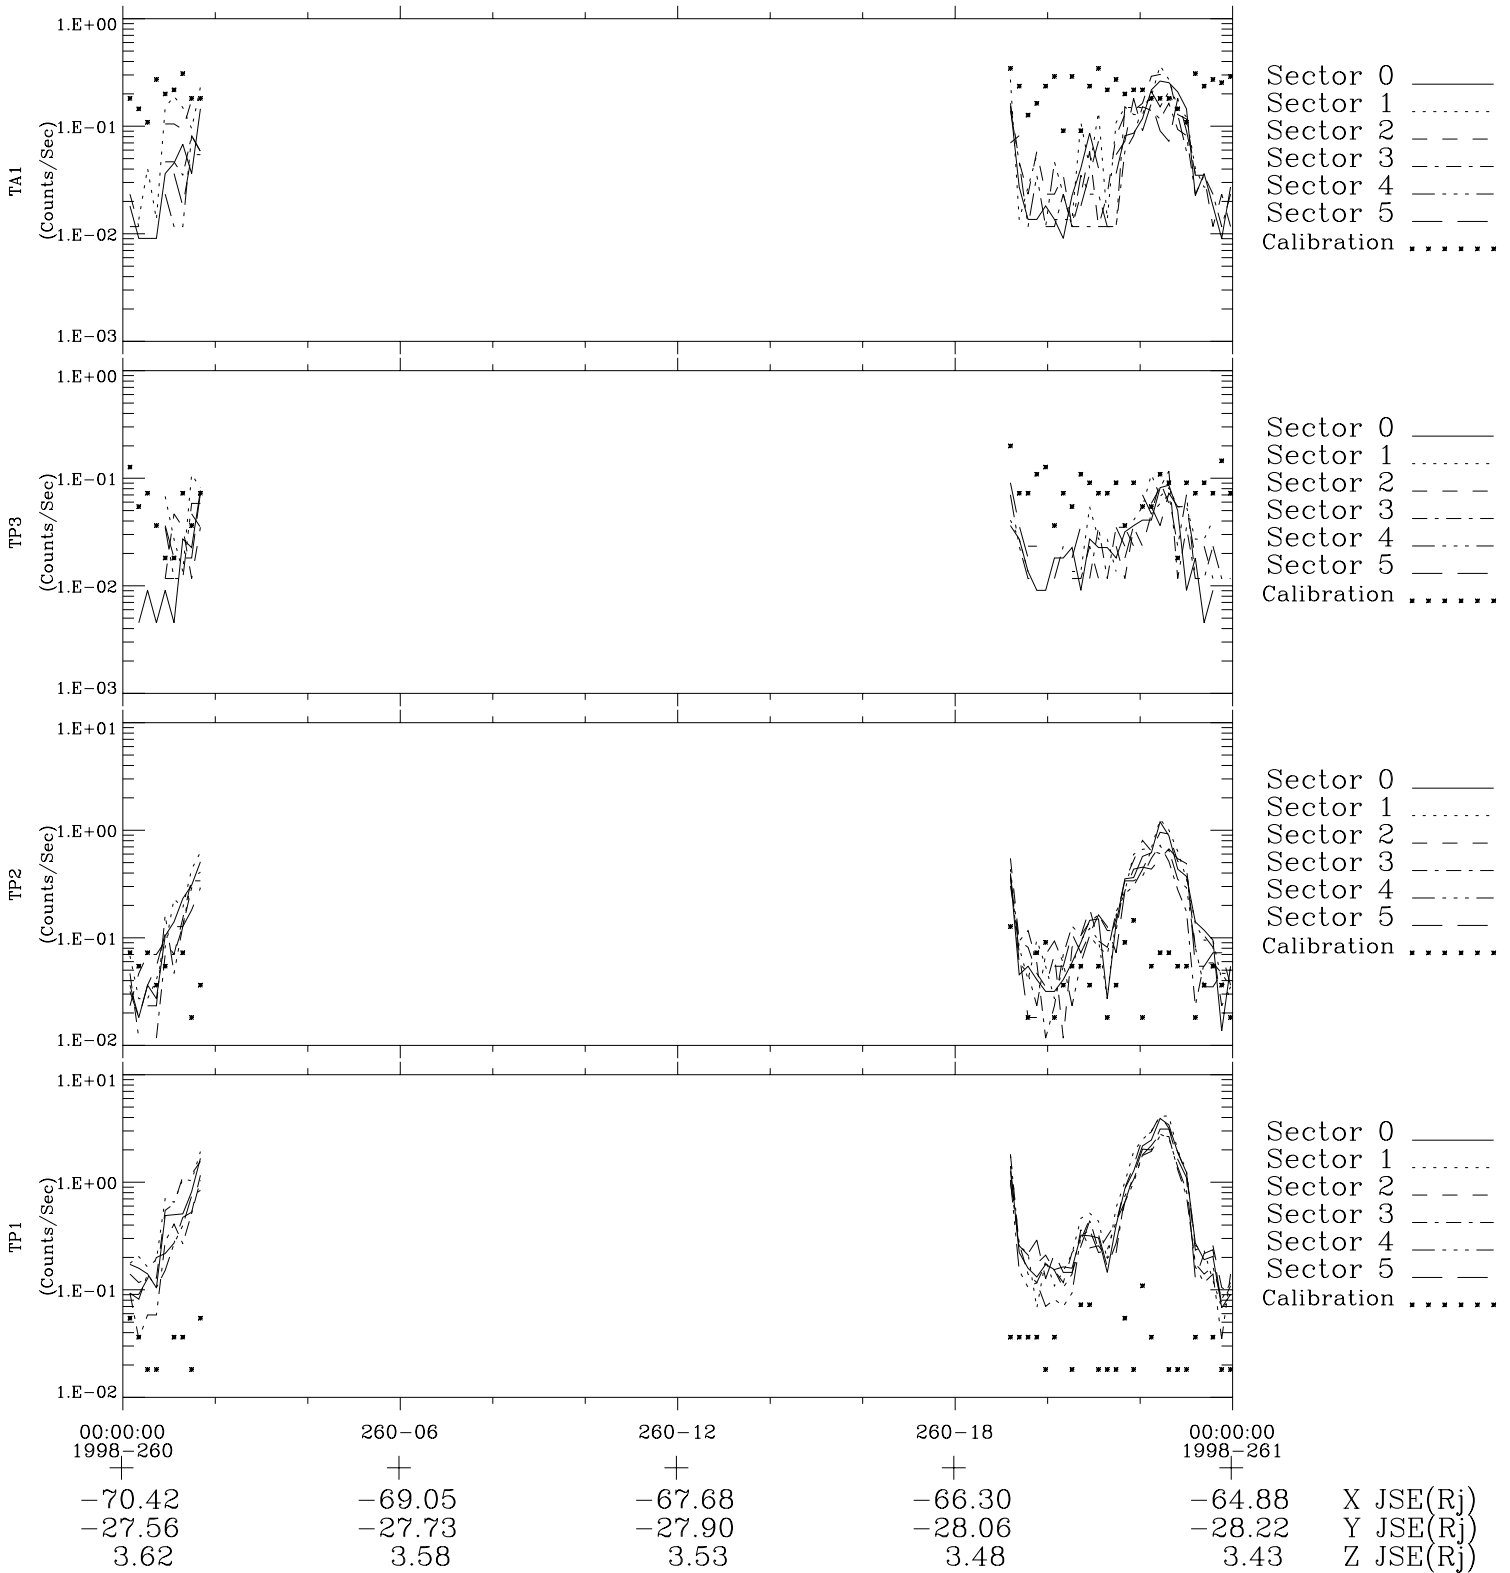

# Galileo EPD Real-Time Six-Sector 98260

Software Version: RTLINE\_R6 V 1.20  
Data Production: 06-03-00  
Plot Production: Sun Sep 16 14:54:08 2001

◇ = Jupiter look direction  
□ = Corotation look direction