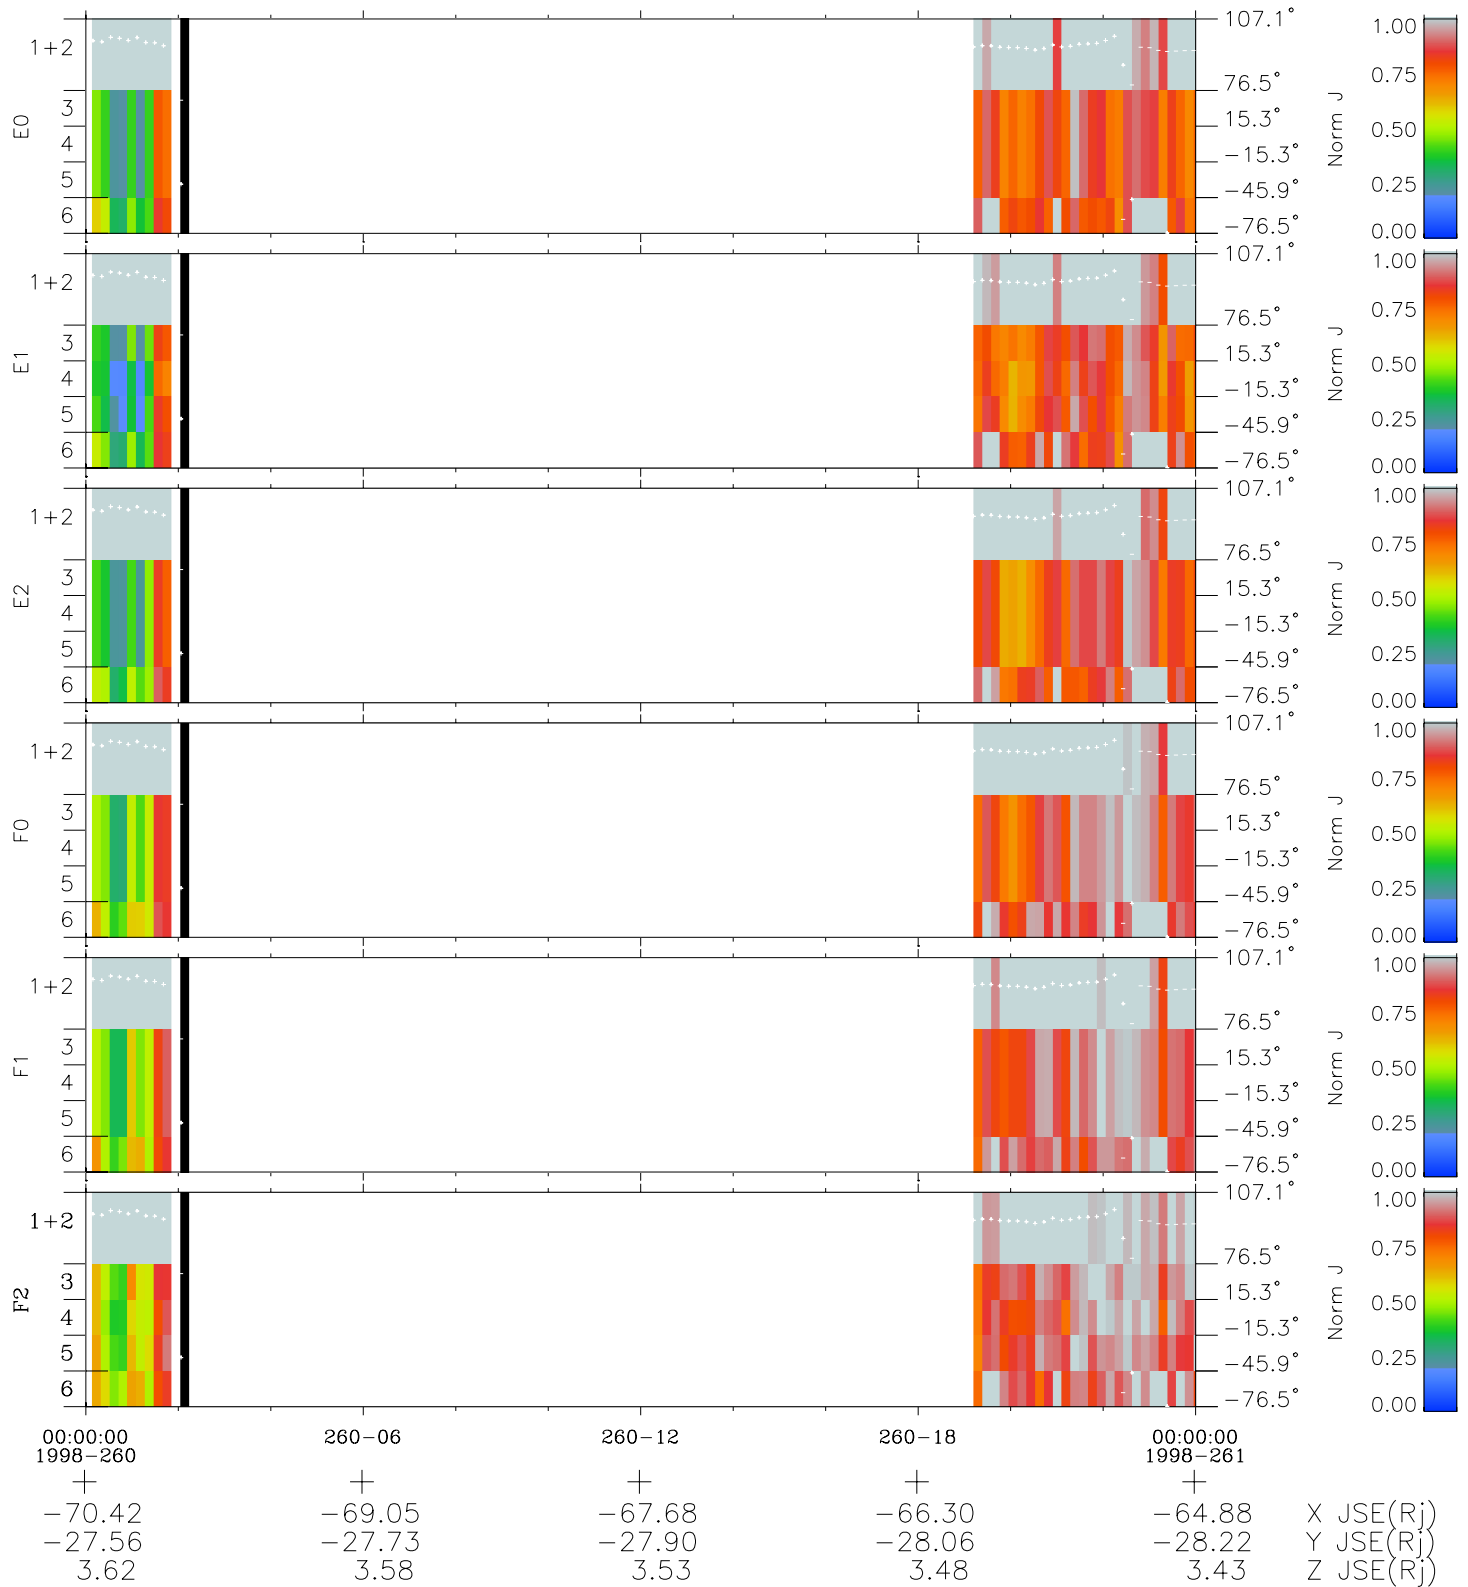

Galileo EPD Real Elevation Anisotropies 98260

Software Version: RTELEV_NORM V 1.20
Data Production: 06-03-00
Plot Production: Sun Sep 16 14:53:46 2001
Color File: wondr3
Geofactor File: 1.1

- ◇ = Jupiter look direction
- = Corotation look direction