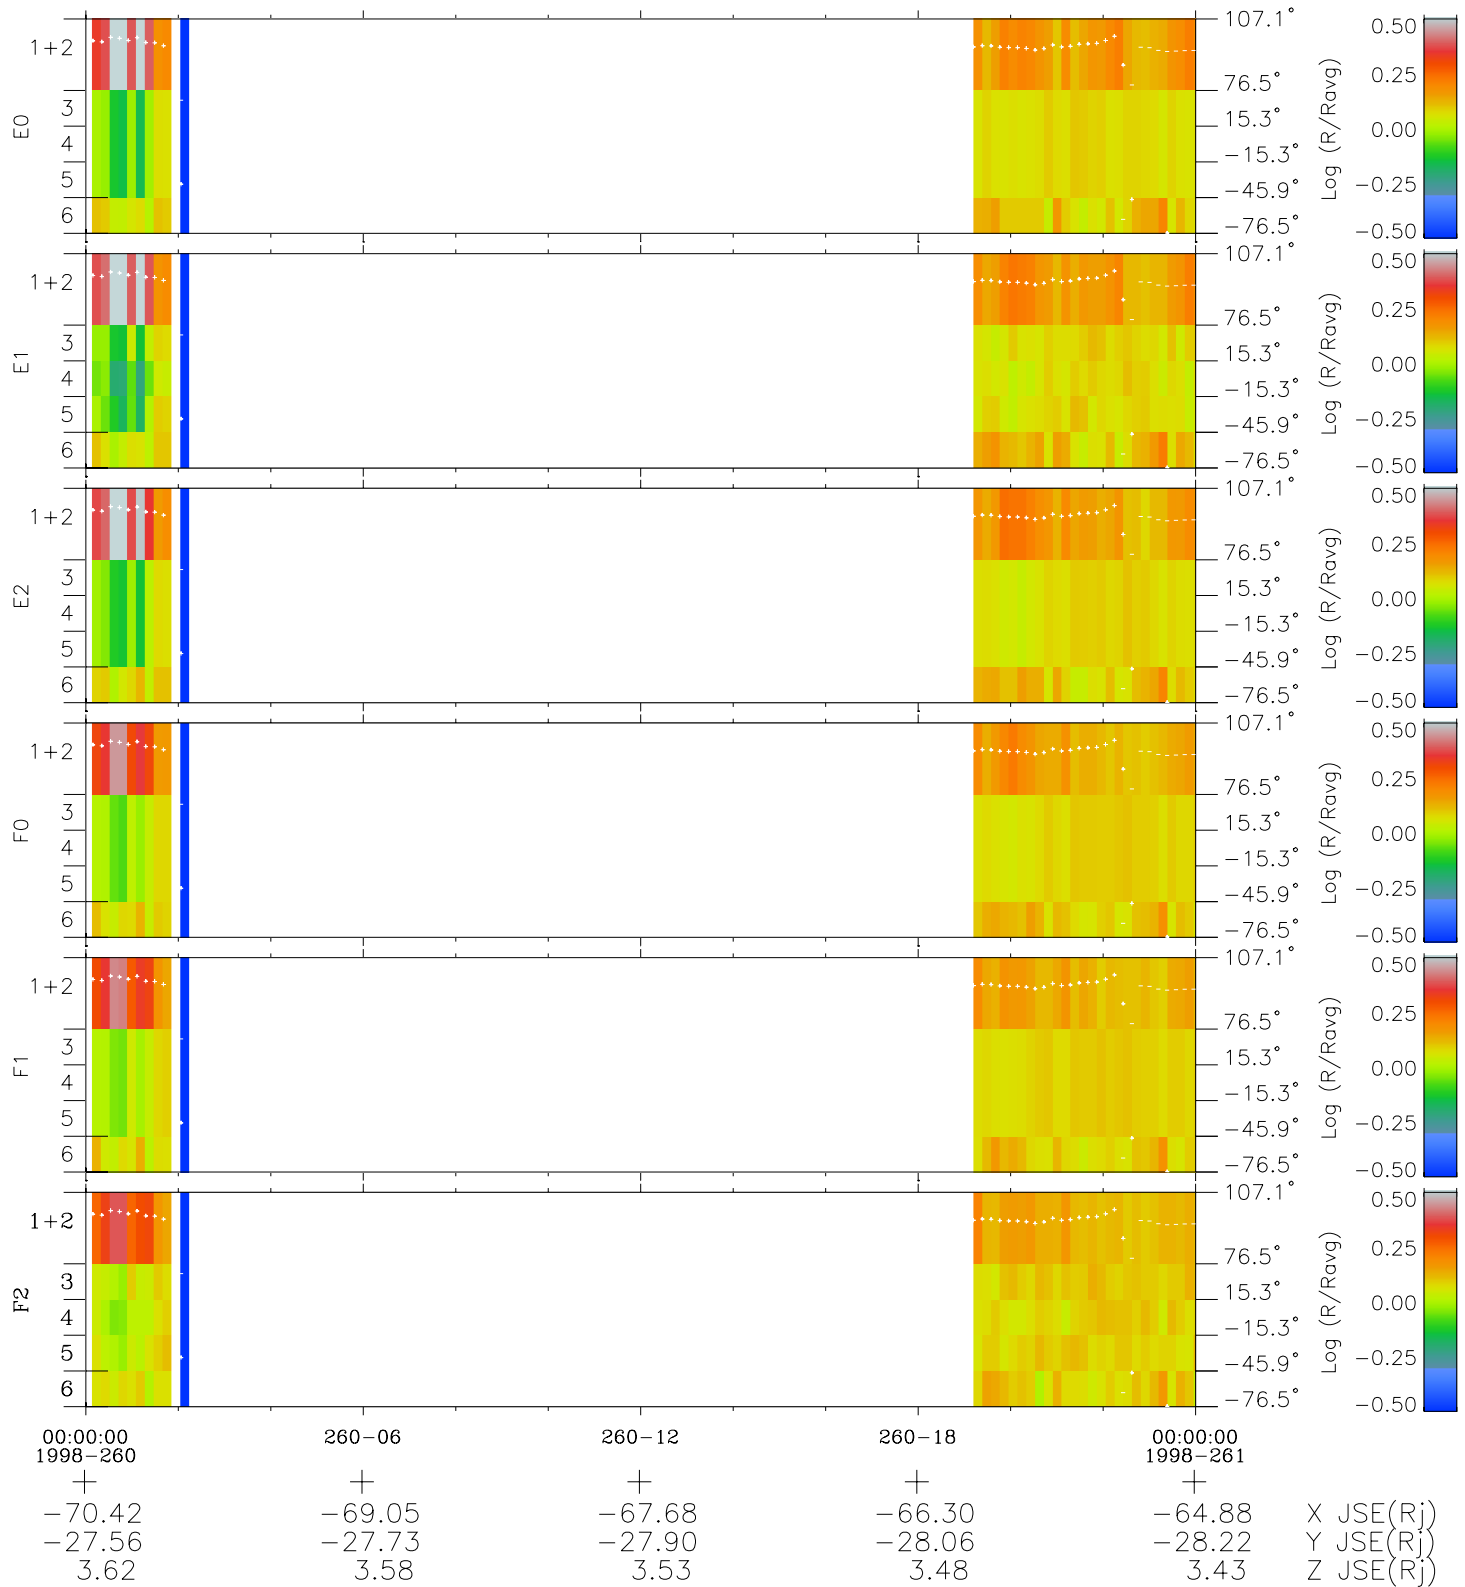

Galileo EPD Real Elevation Anisotropies 98260

Software Version: RTELEV_MEAN V 1.20
 Data Production: 06-03-00
 Plot Production: Sun Sep 16 14:53:35 2001
 Color File: wondr3
 Geofactor File: 1.1

- ◇ = Jupiter look direction
- = Corotation look direction