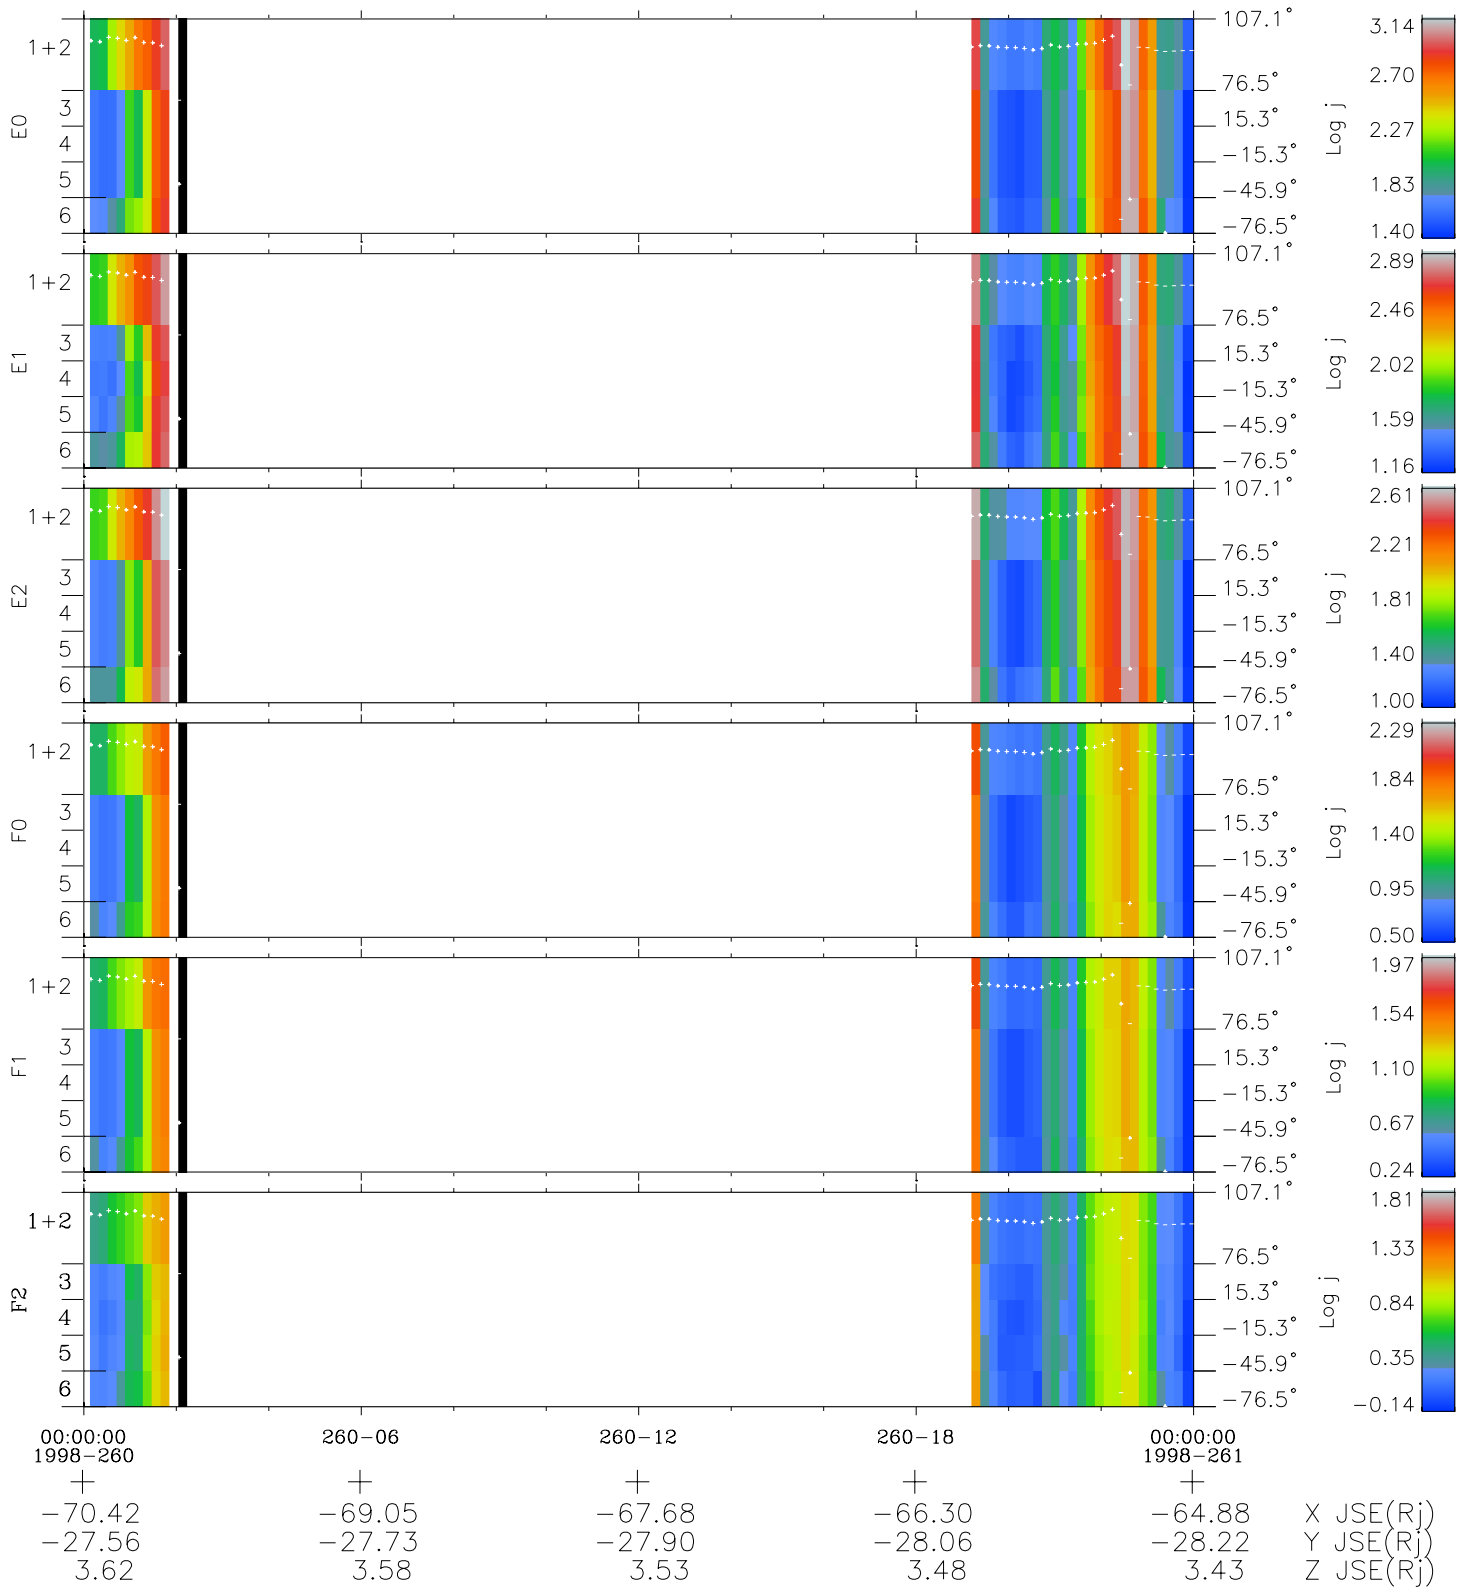

Galileo EPD Real Elevation Anisotropies 98260

Software Version: RTELEV_FLUX V 1.20
Data Production: 06-03-00
Plot Production: Sun Sep 16 14:53:41 2001
Color File: wondr3
Geofactor File: 1.1

- ◇ = Jupiter look direction
- = Corotation look direction