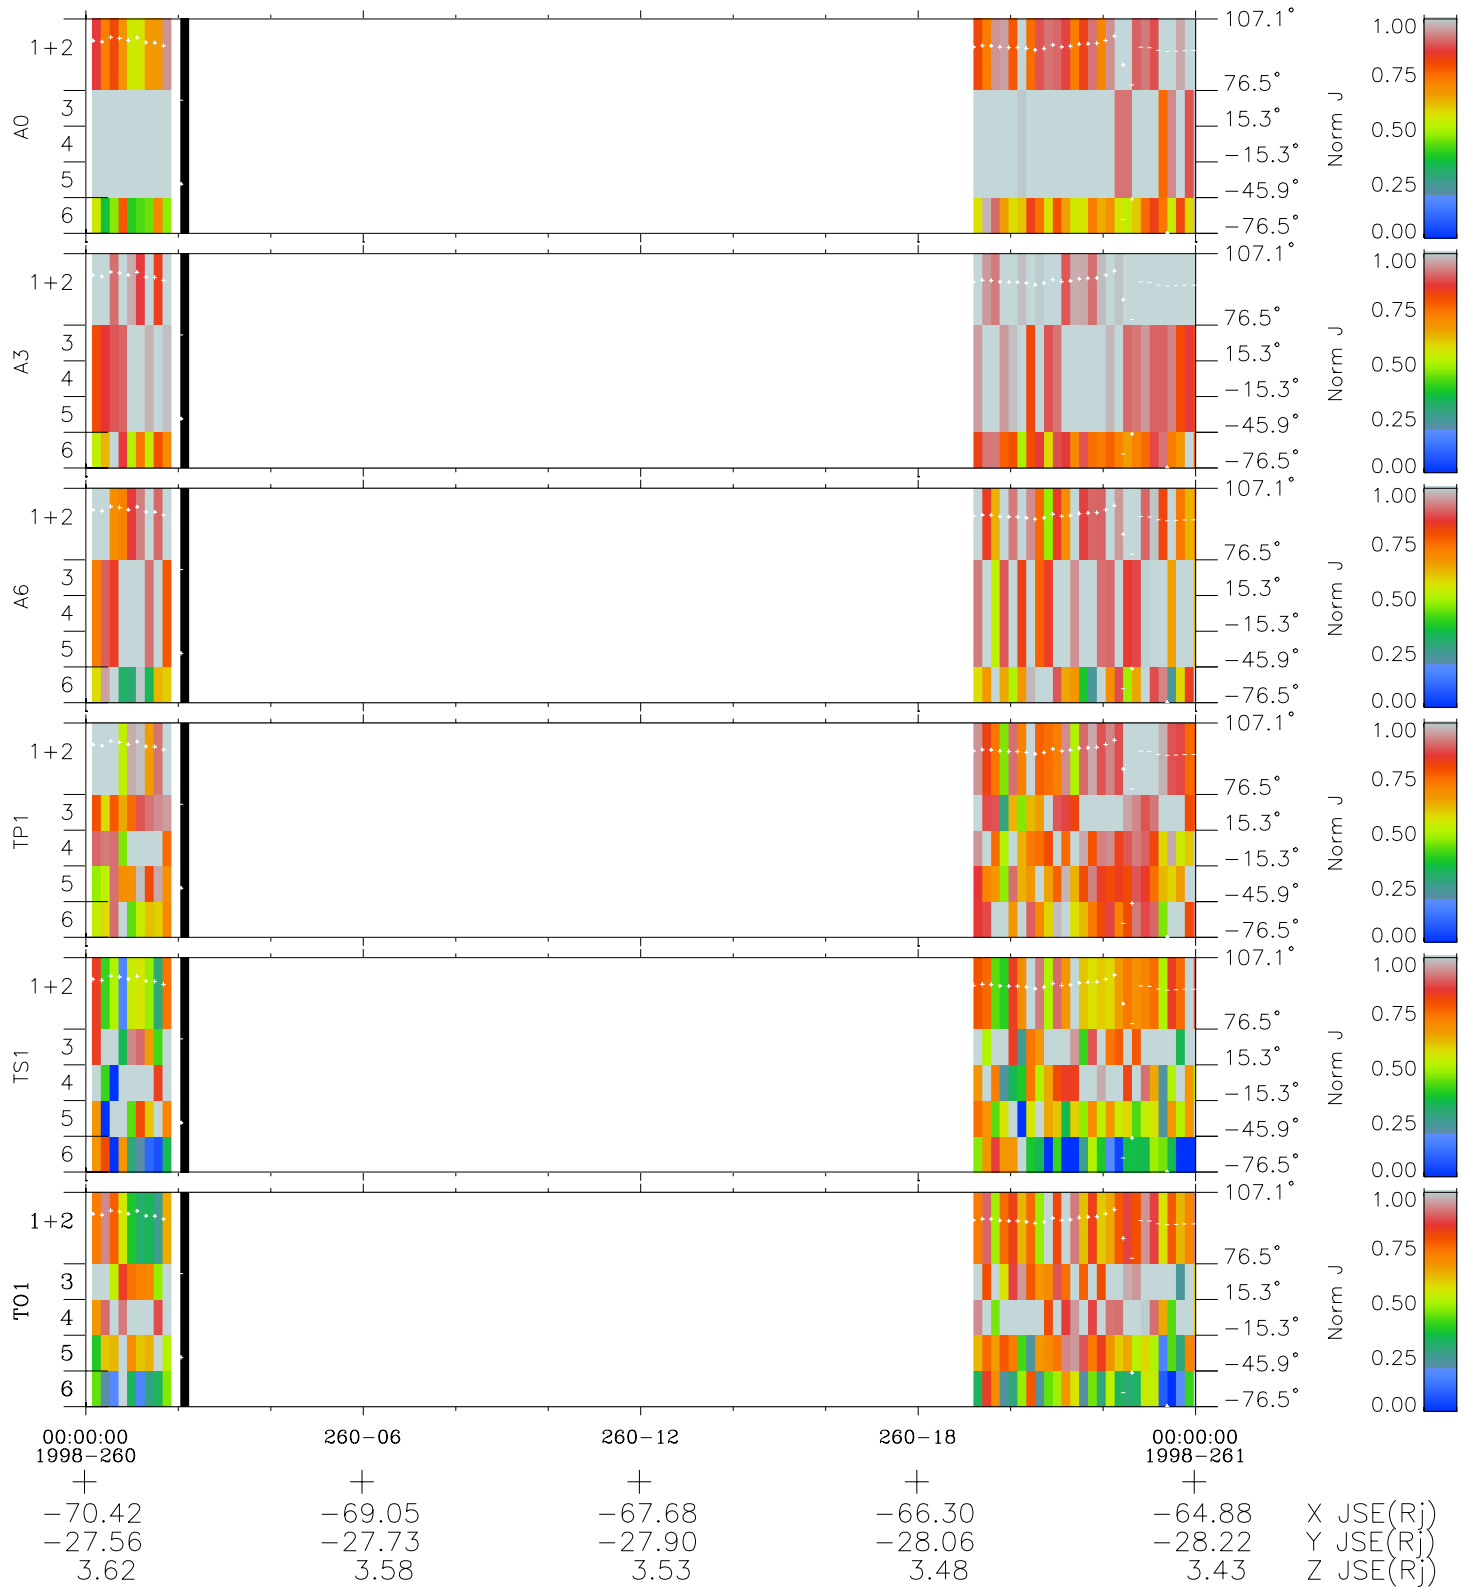

# Galileo EPD Real Elevation Anisotropies 98260

Software Version: RTELEV\_NORM V 1.20  
Data Production: 06-03-00  
Plot Production: Sun Sep 16 14:53:44 2001  
Color File: wondr3  
Geofactor File: 1.1

- ◇ = Jupiter look direction
- = Corotation look direction