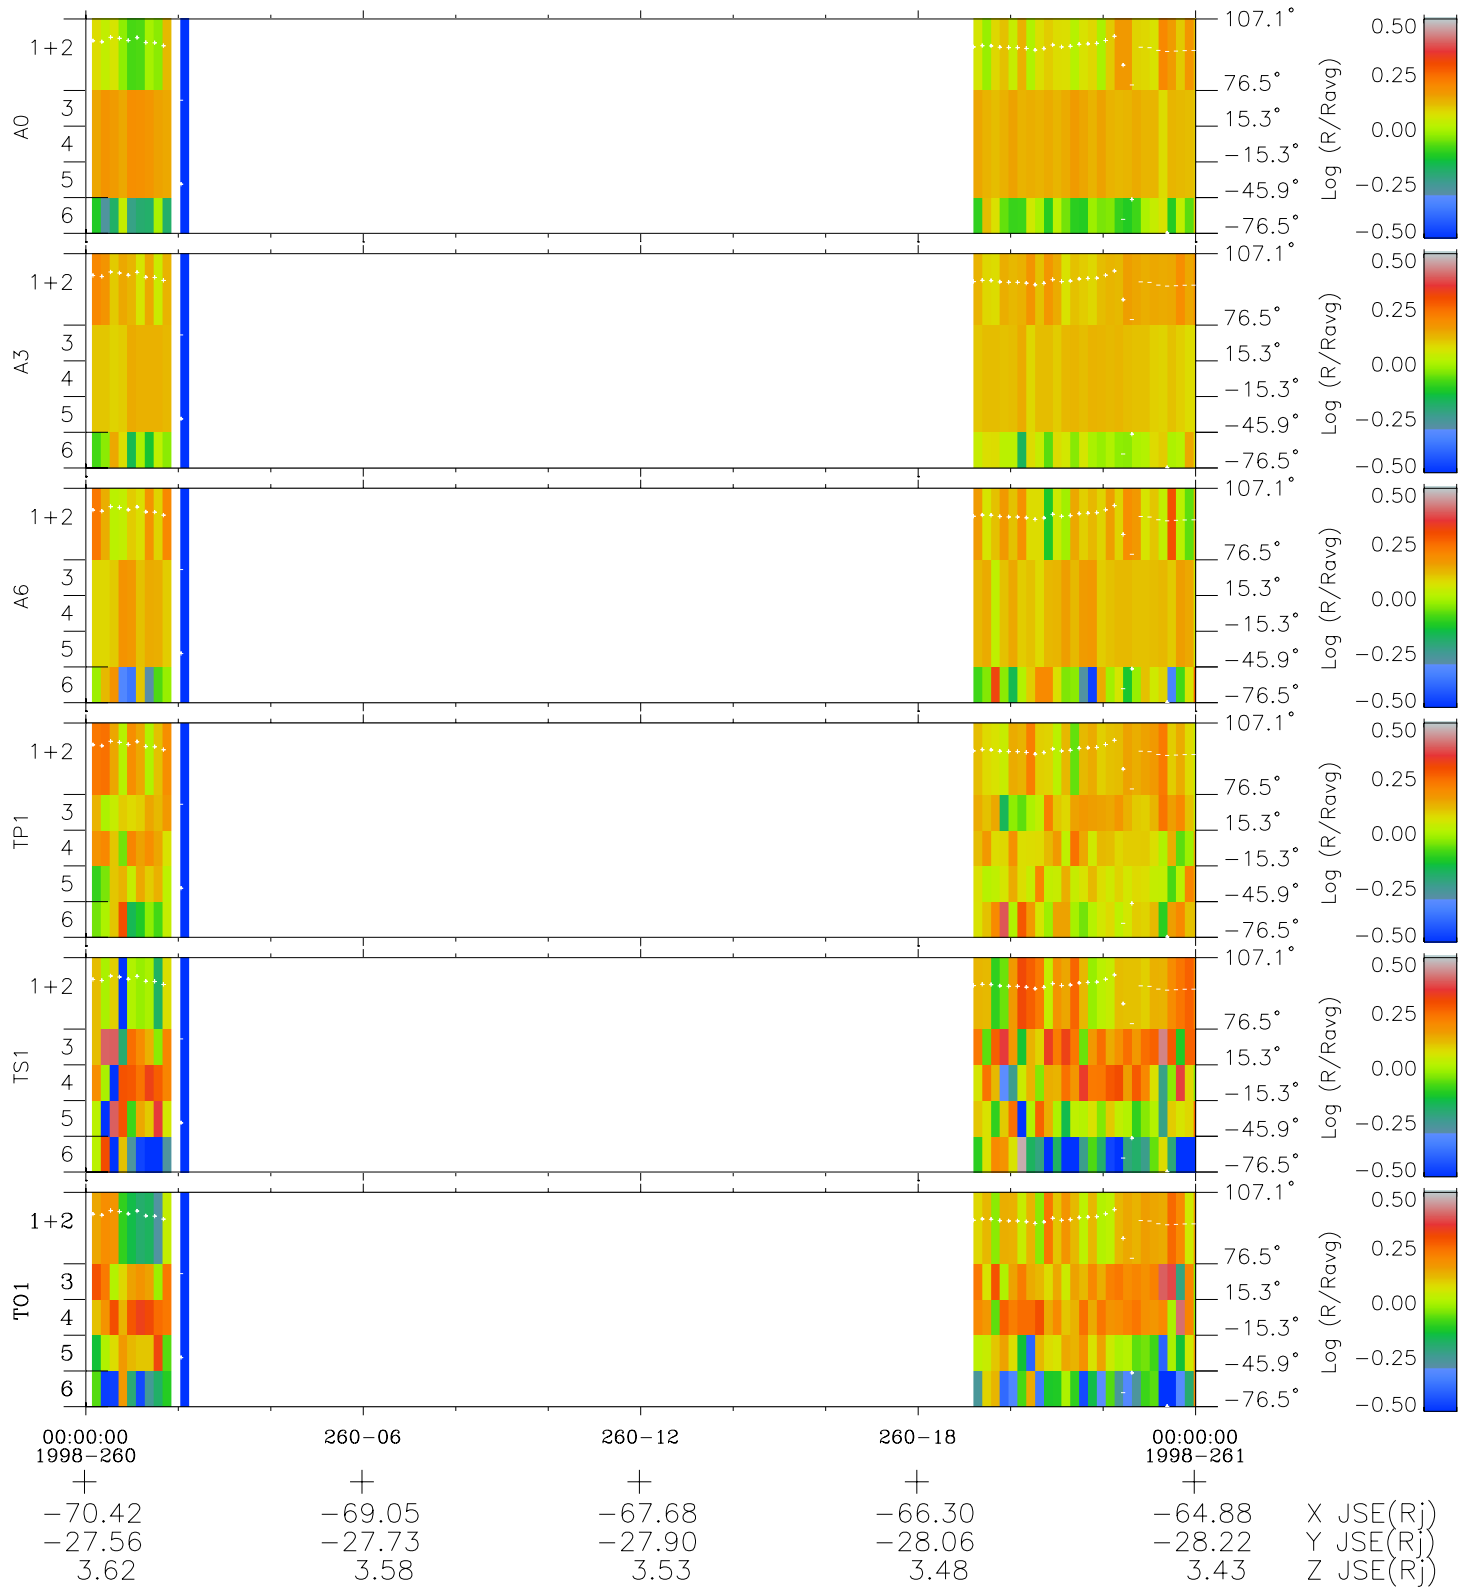

Galileo EPD Real Elevation Anisotropies 98260

Software Version: RTELEV_MEAN V 1.20
Data Production: 06-03-00
Plot Production: Sun Sep 16 14:53:33 2001
Color File: wondr3
Geofactor File: 1.1

- ◇ = Jupiter look direction
- = Corotation look direction