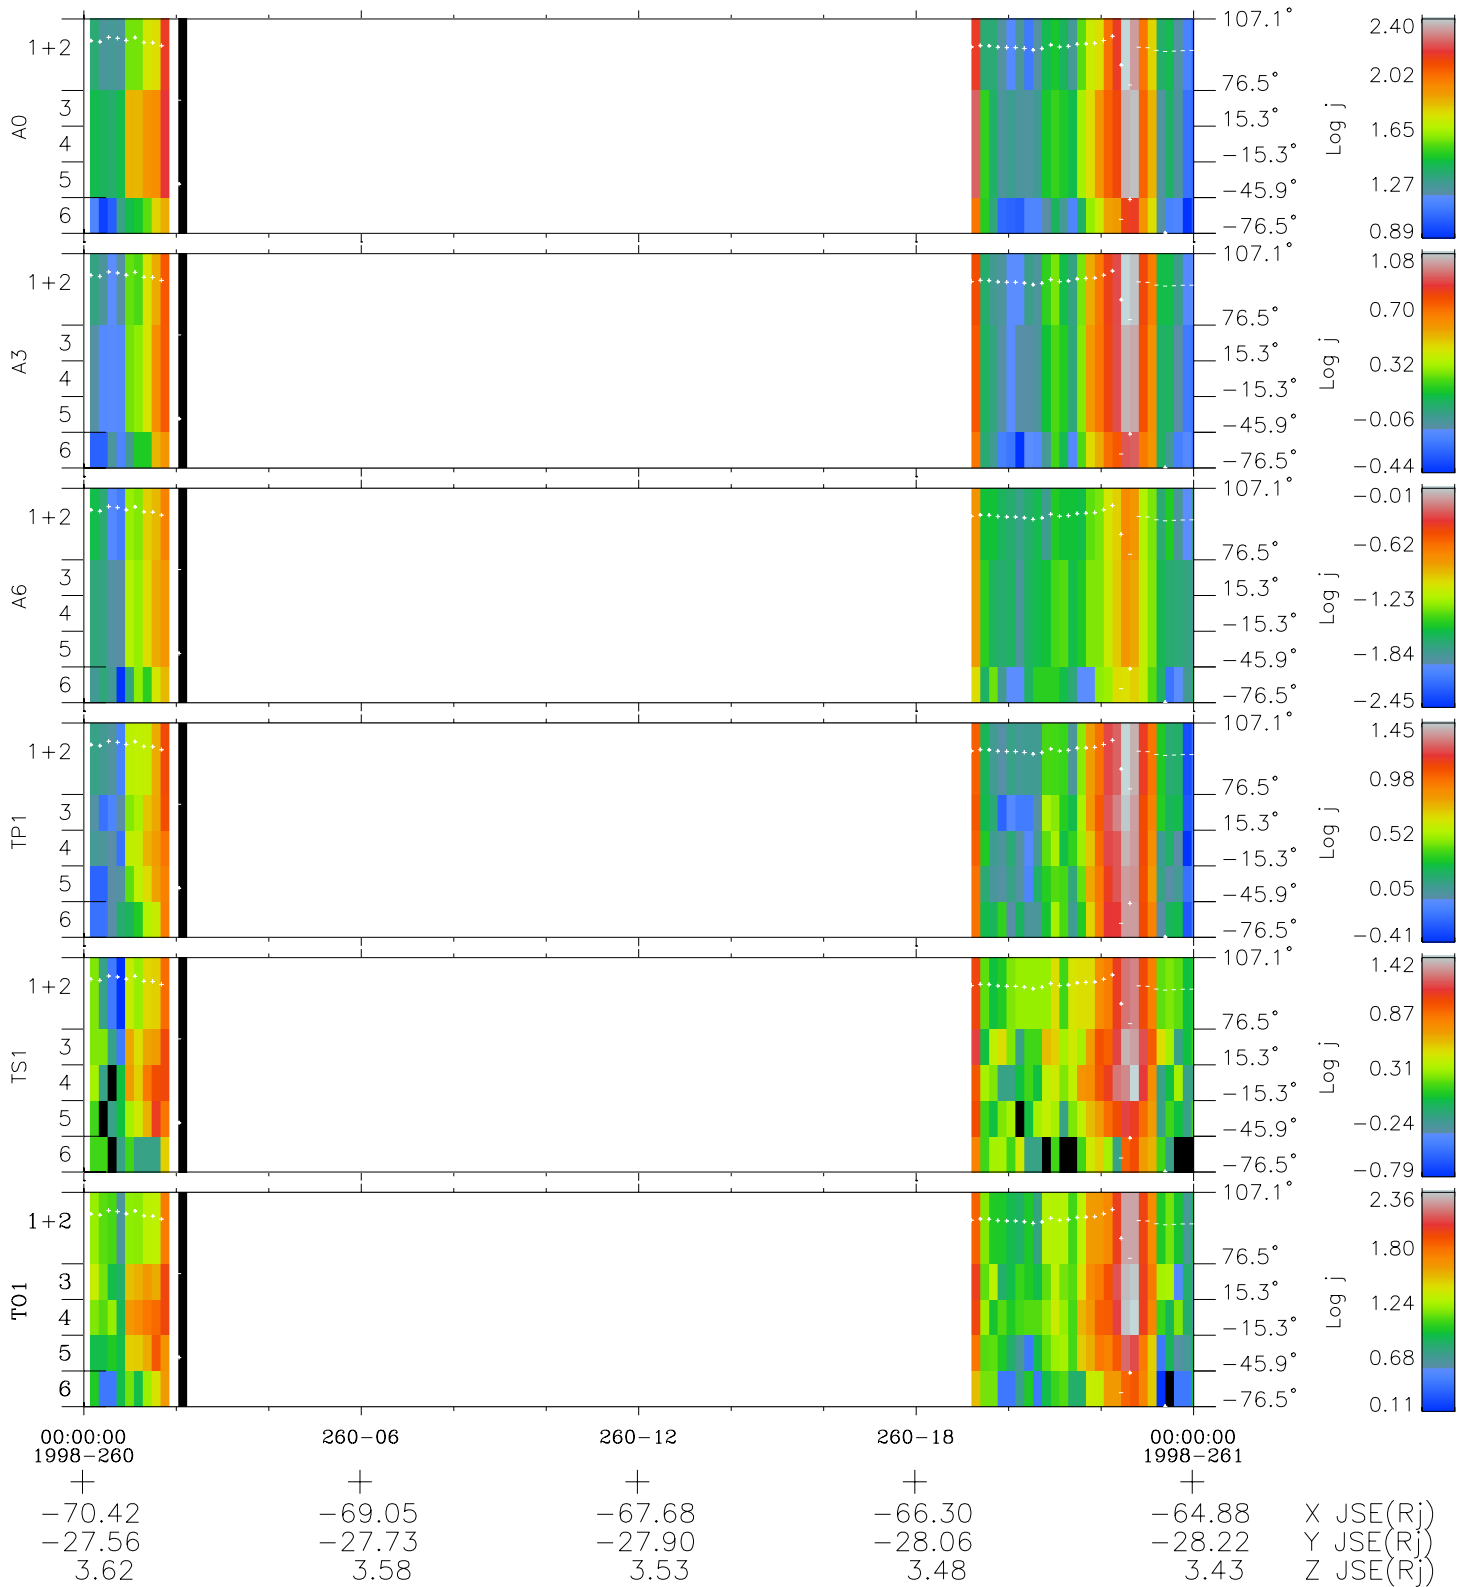

Galileo EPD Real Elevation Anisotropies 98260

Software Version: RTELEV_FLUX V 1.20
Data Production: 06-03-00
Plot Production: Sun Sep 16 14:53:38 2001
Color File: wondr3
Geofactor File: 1.1

- ◇ = Jupiter look direction
- = Corotation look direction