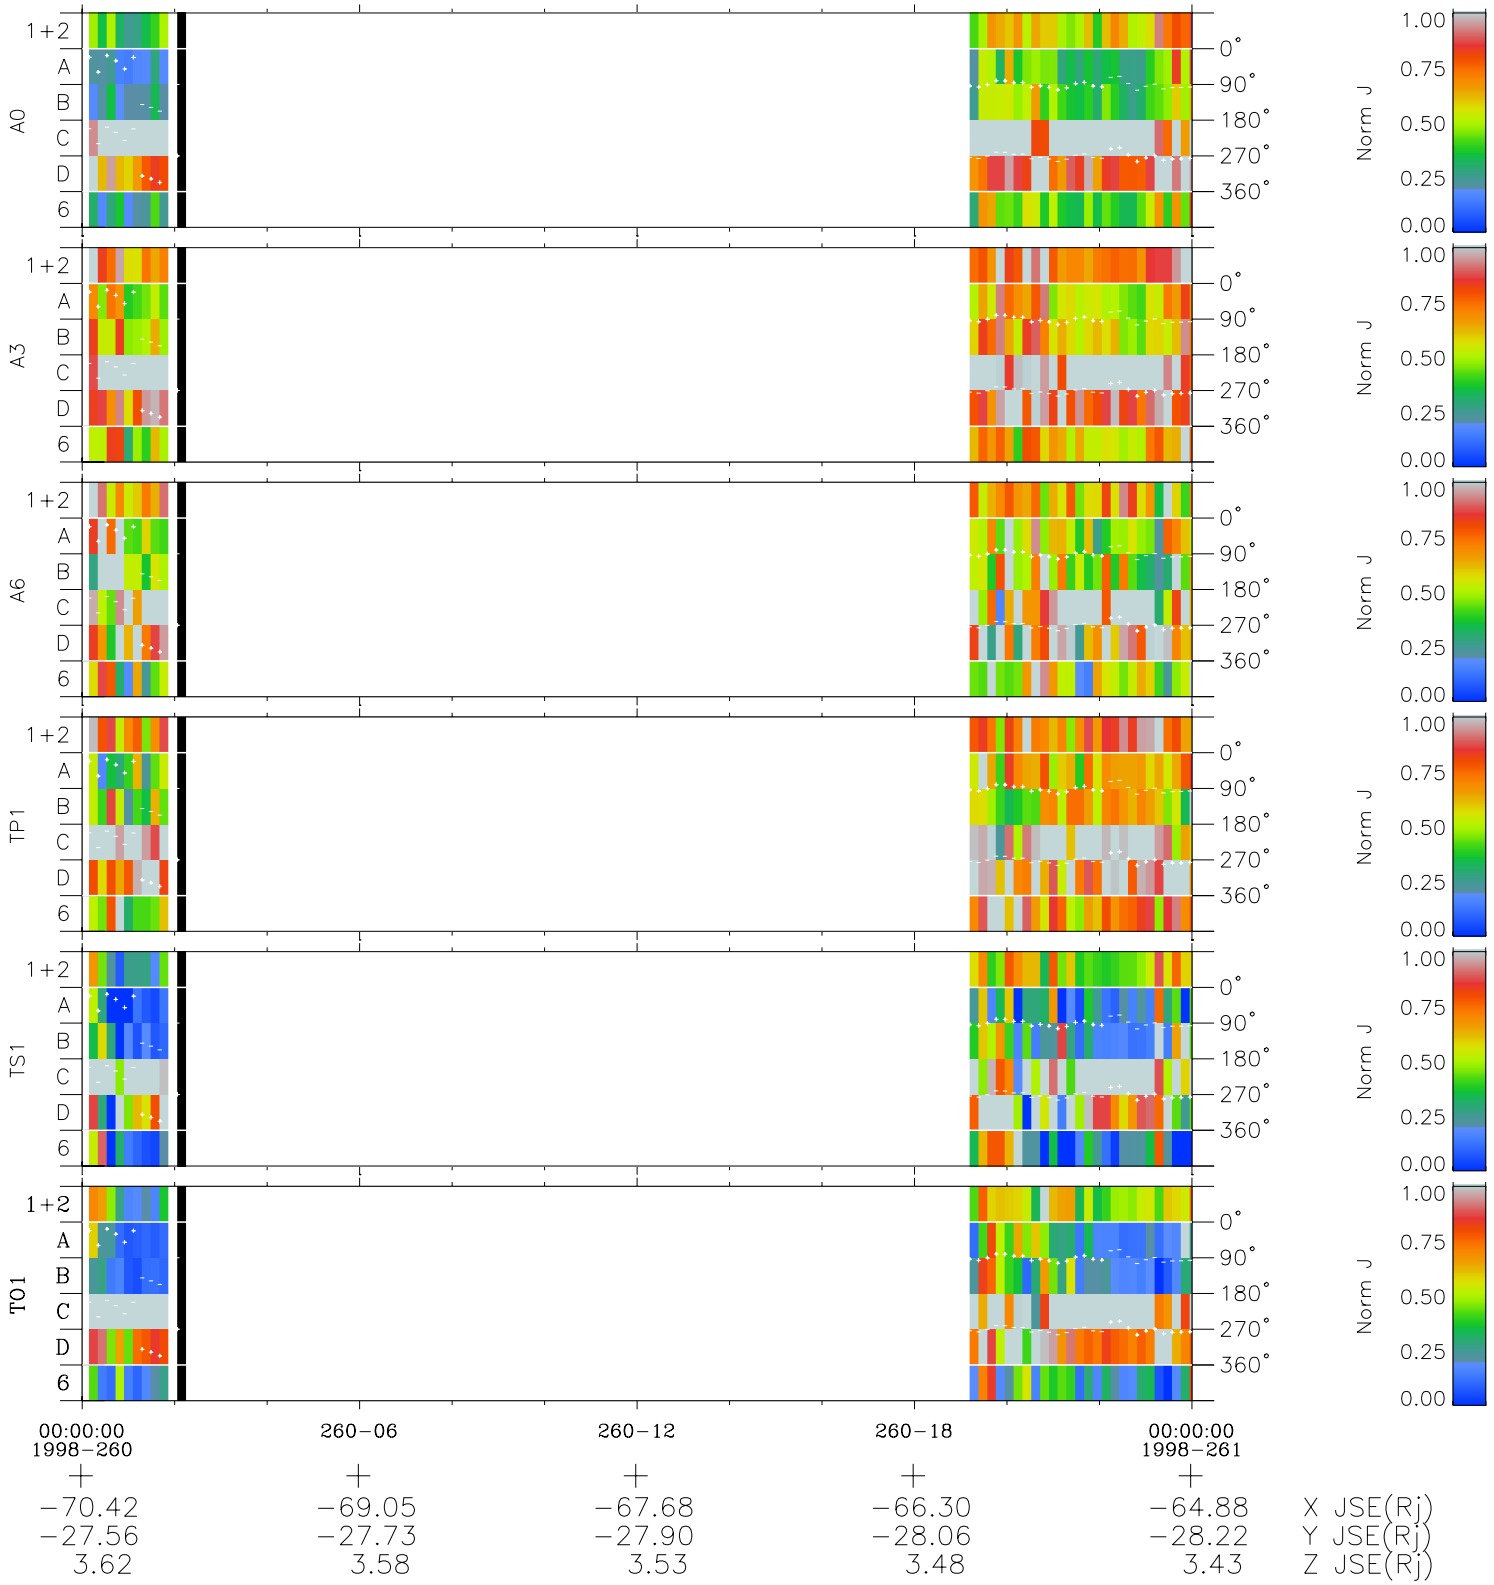

# Galileo EPD Real Time Azimuth Anisotropies 98260

Software Version: RTAZIM\_NORM V 1.20  
Data Production: 06-03-00  
Plot Production: Sun Sep 16 14:53:59 2001  
Color File: wondr3  
Geofactor File: 1.1

◇ = Jupiter look direction  
□ = Corotation look direction