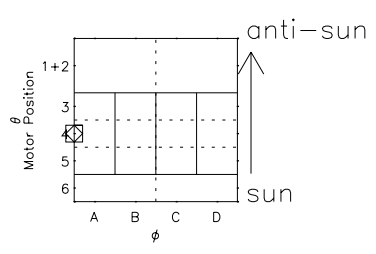

Galileo EPD Real Time Azimuth Anisotropies 98260

Software Version: RTAZIM_MEAN V 1.20
Data Production: 06-03-00
Plot Production: Sun Sep 16 14:53:49 2001
Color File: wondr3
Geofactor File: 1.1

◇ = Jupiter look direction
□ = Corotation look direction