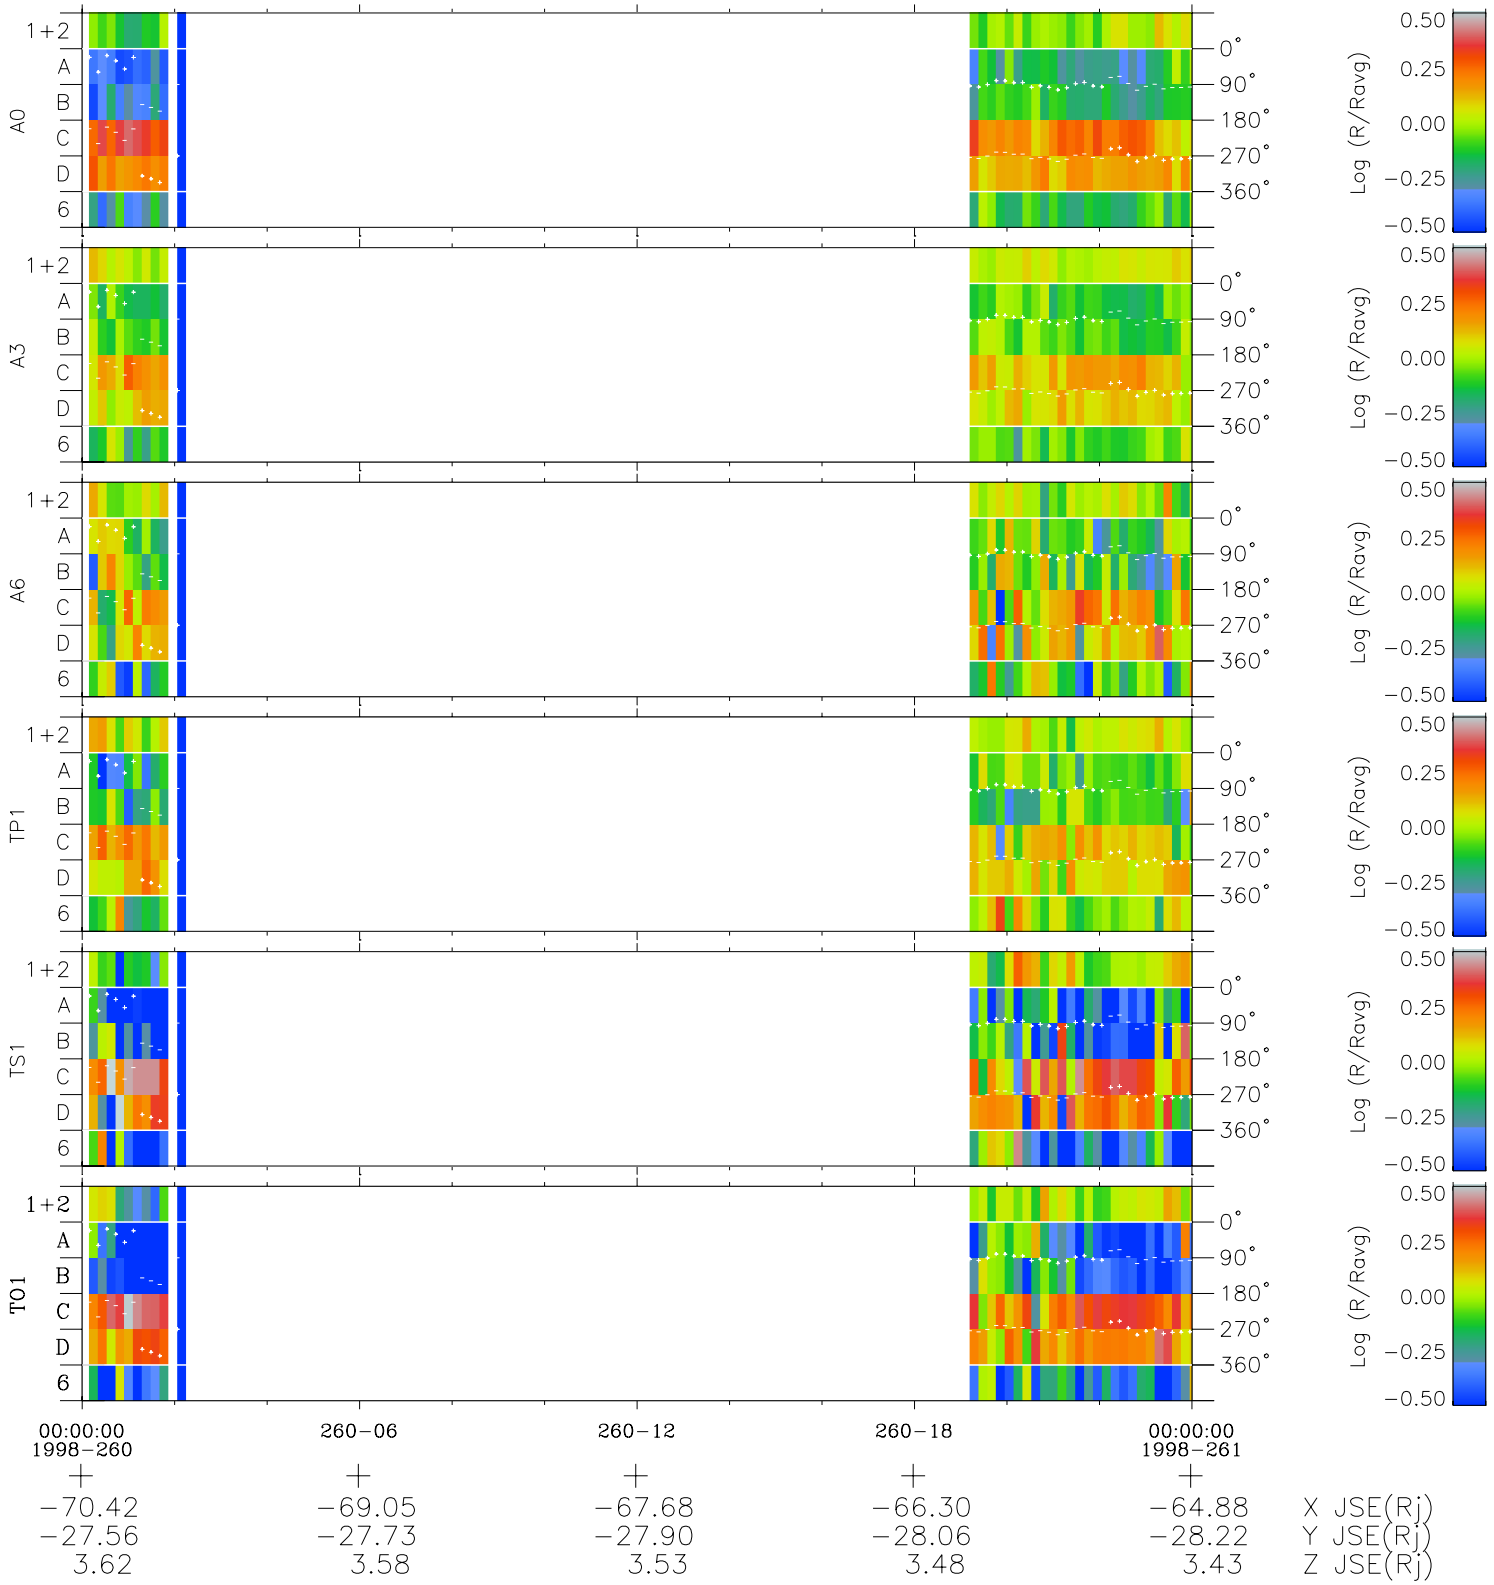

Galileo EPD Real Time Azimuth Anisotropies 98260

Software Version: RTAZIM_MEAN V 1.20
Data Production: 06-03-00
Plot Production: Sun Sep 16 14:53:49 2001
Color File: wondr3
Geofactor File: 1.1

◇ = Jupiter look direction
□ = Corotation look direction