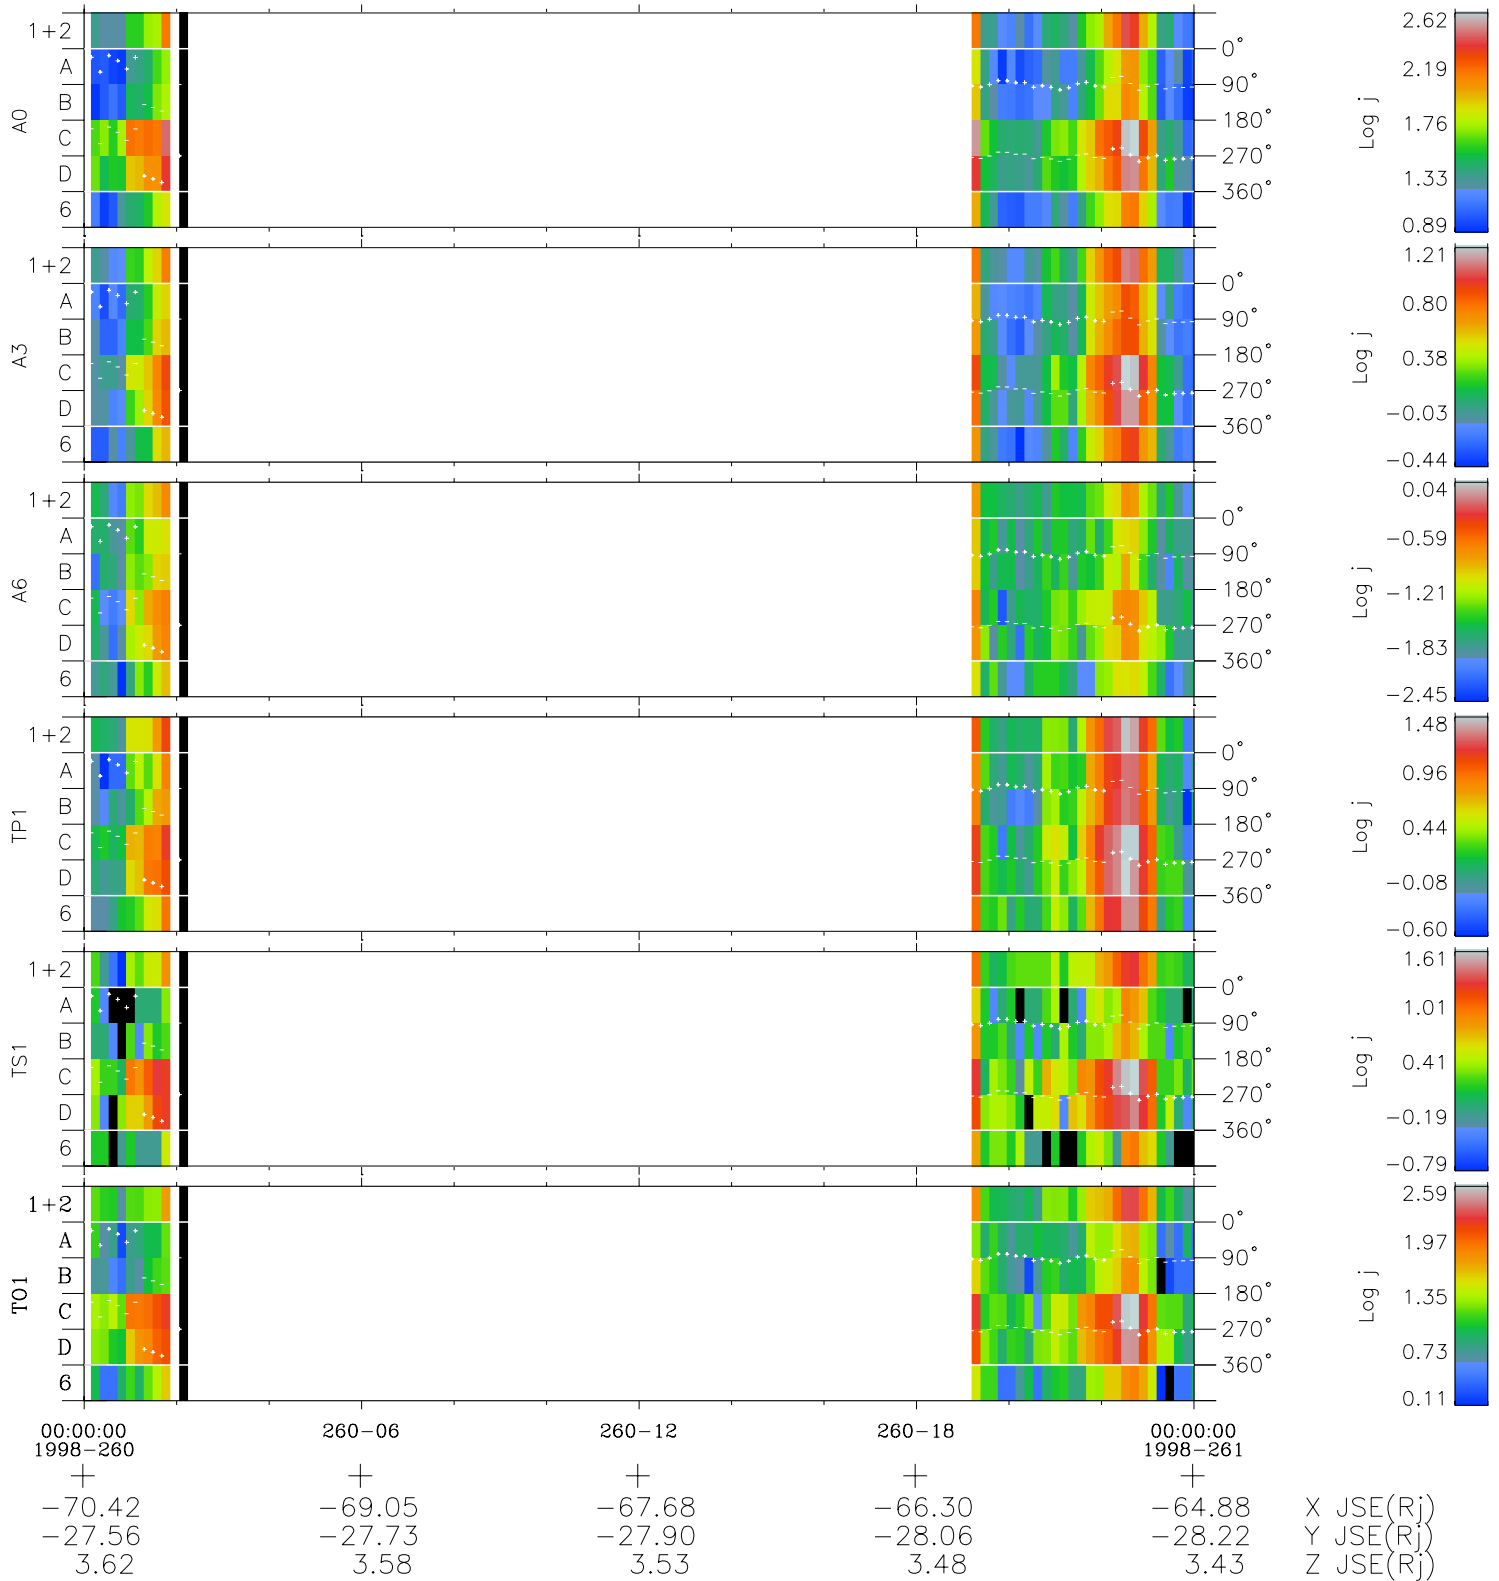

# Galileo EPD Real Time Azimuth Anisotropies 98260

Software Version: RTAZIM\_FLUX V 1.20  
Data Production: 06-03-00  
Plot Production: Sun Sep 16 14:53:55 2001  
Color File: wondr3  
Geofactor File: 1.1

- ◇ = Jupiter look direction
- = Corotation look direction