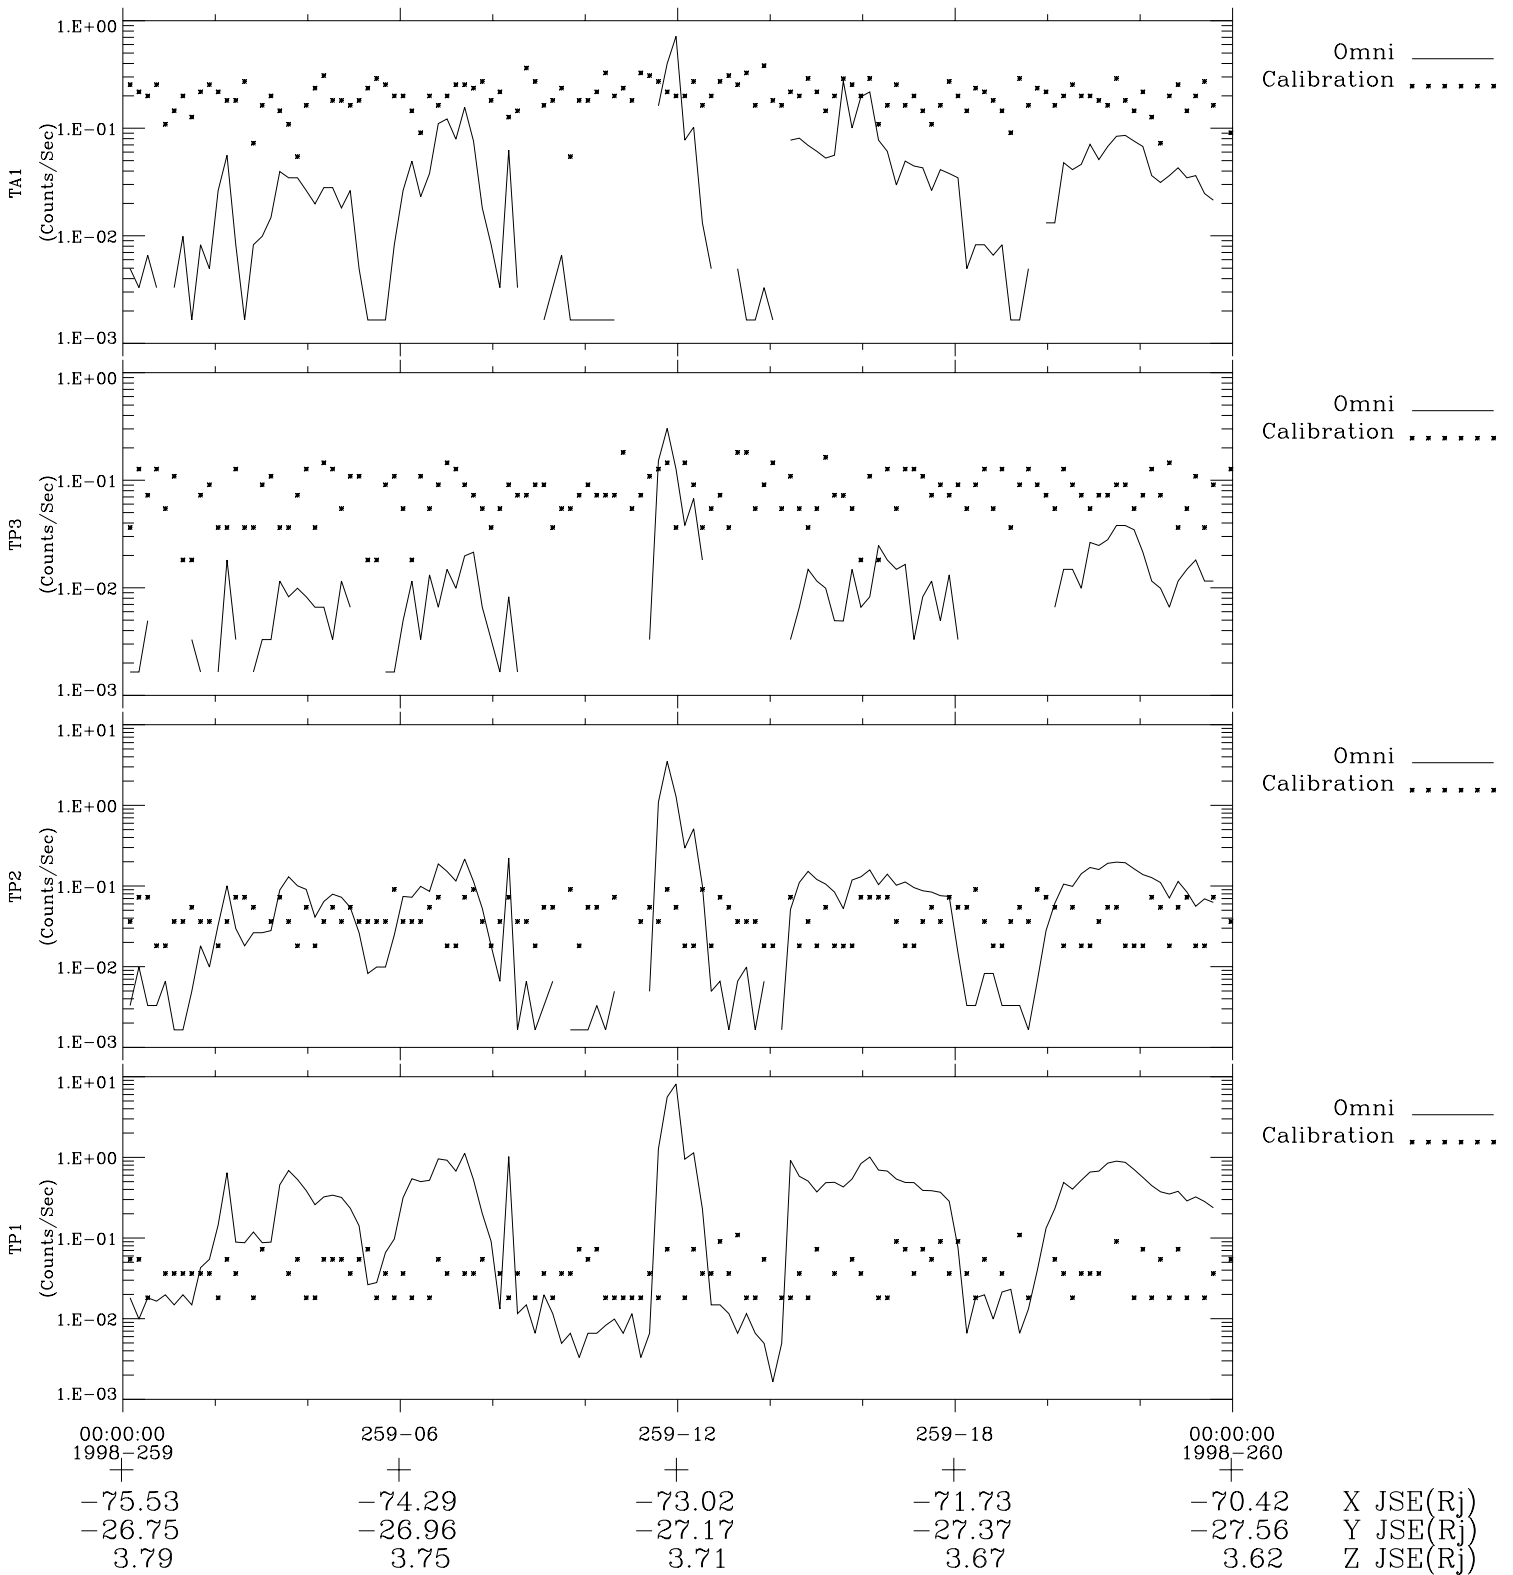

Galileo EPD Real-Time Omni 98259

Software Version: RTLINE_OMNI V 1.20
Data Production: 06-03-00
Plot Production: Sun Sep 16 14:47:11 2001

- ◇ = Jupiter look direction
- = Corotation look direction