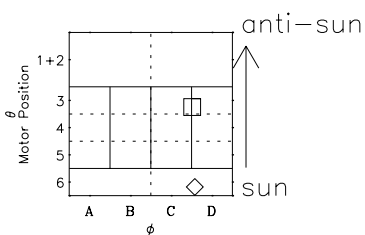

Galileo EPD Real-Time Omni 98259

Software Version: RTLINE_OMNI V 1.20
Data Production: 06-03-00
Plot Production: Sun Sep 16 14:47:11 2001

- ◇ = Jupiter look direction
- = Corotation look direction