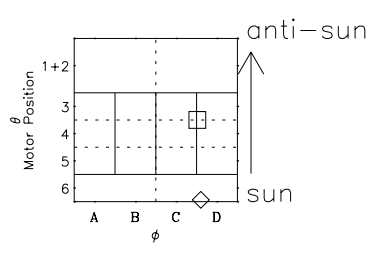

Galileo EPD Real Time Omni Spectrum 98258

Software Version: RTSPEC_OMNI V 1.20
 Data Production: 06-03-00
 Plot Production: Sun Sep 16 14:37:31 2001
 Color File: wondr3
 Geofactor File: 1.1

◇ = Jupiter look direction
 □ = Corotation look direction