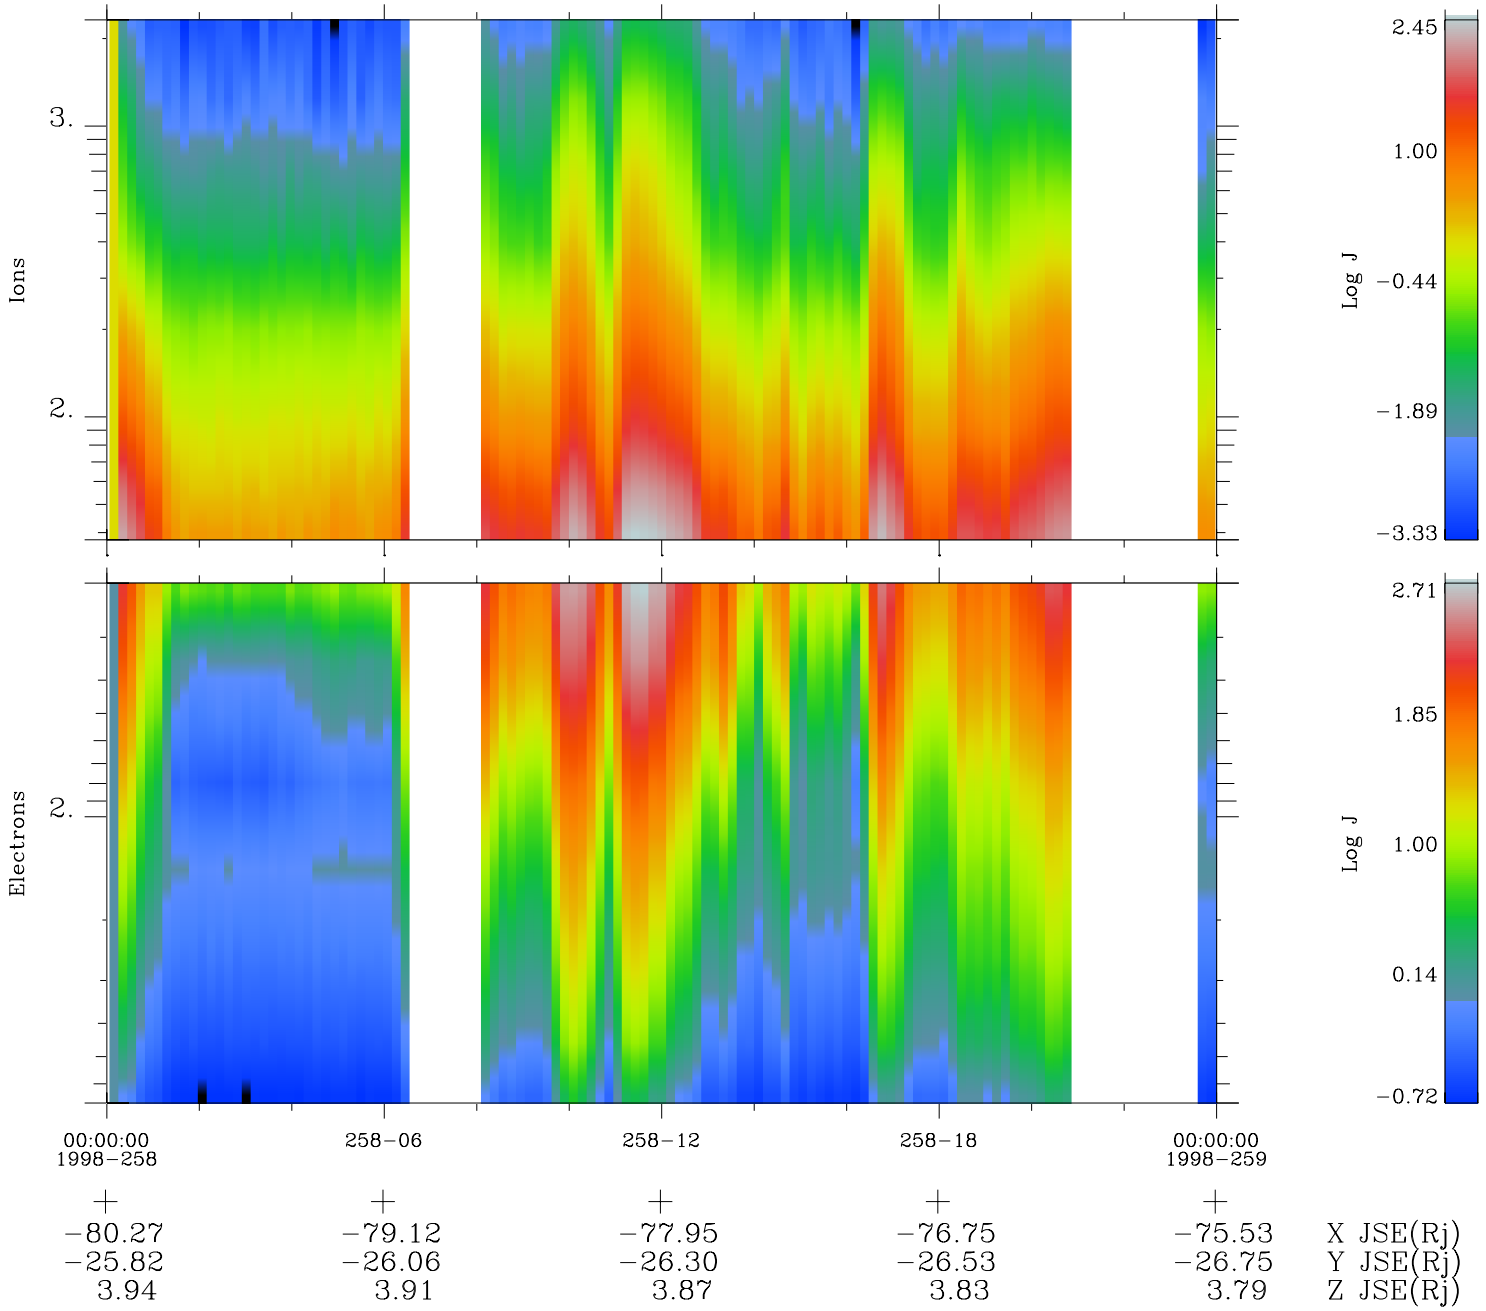

Galileo EPD Real Time Omni Spectrum 98258

Software Version: RTSPEC_OMNI V 1.20
 Data Production: 06-03-00
 Plot Production: Sun Sep 16 14:37:31 2001
 Color File: wondr3
 Geofactor File: 1.1

◇ = Jupiter look direction
 □ = Corotation look direction