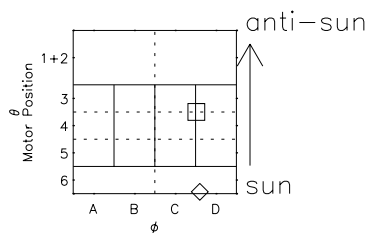

Galileo EPD Real Time R6 Electrons Spectra 98258

Software Version: RTSPEC_R6 V 1.20
 Data Production: 06-03-00
 Plot Production: Sun Sep 16 14:37:26 2001
 Color File: wondr3
 Geofactor File: 1.1

◇ = Jupiter look direction
 □ = Corotation look direction