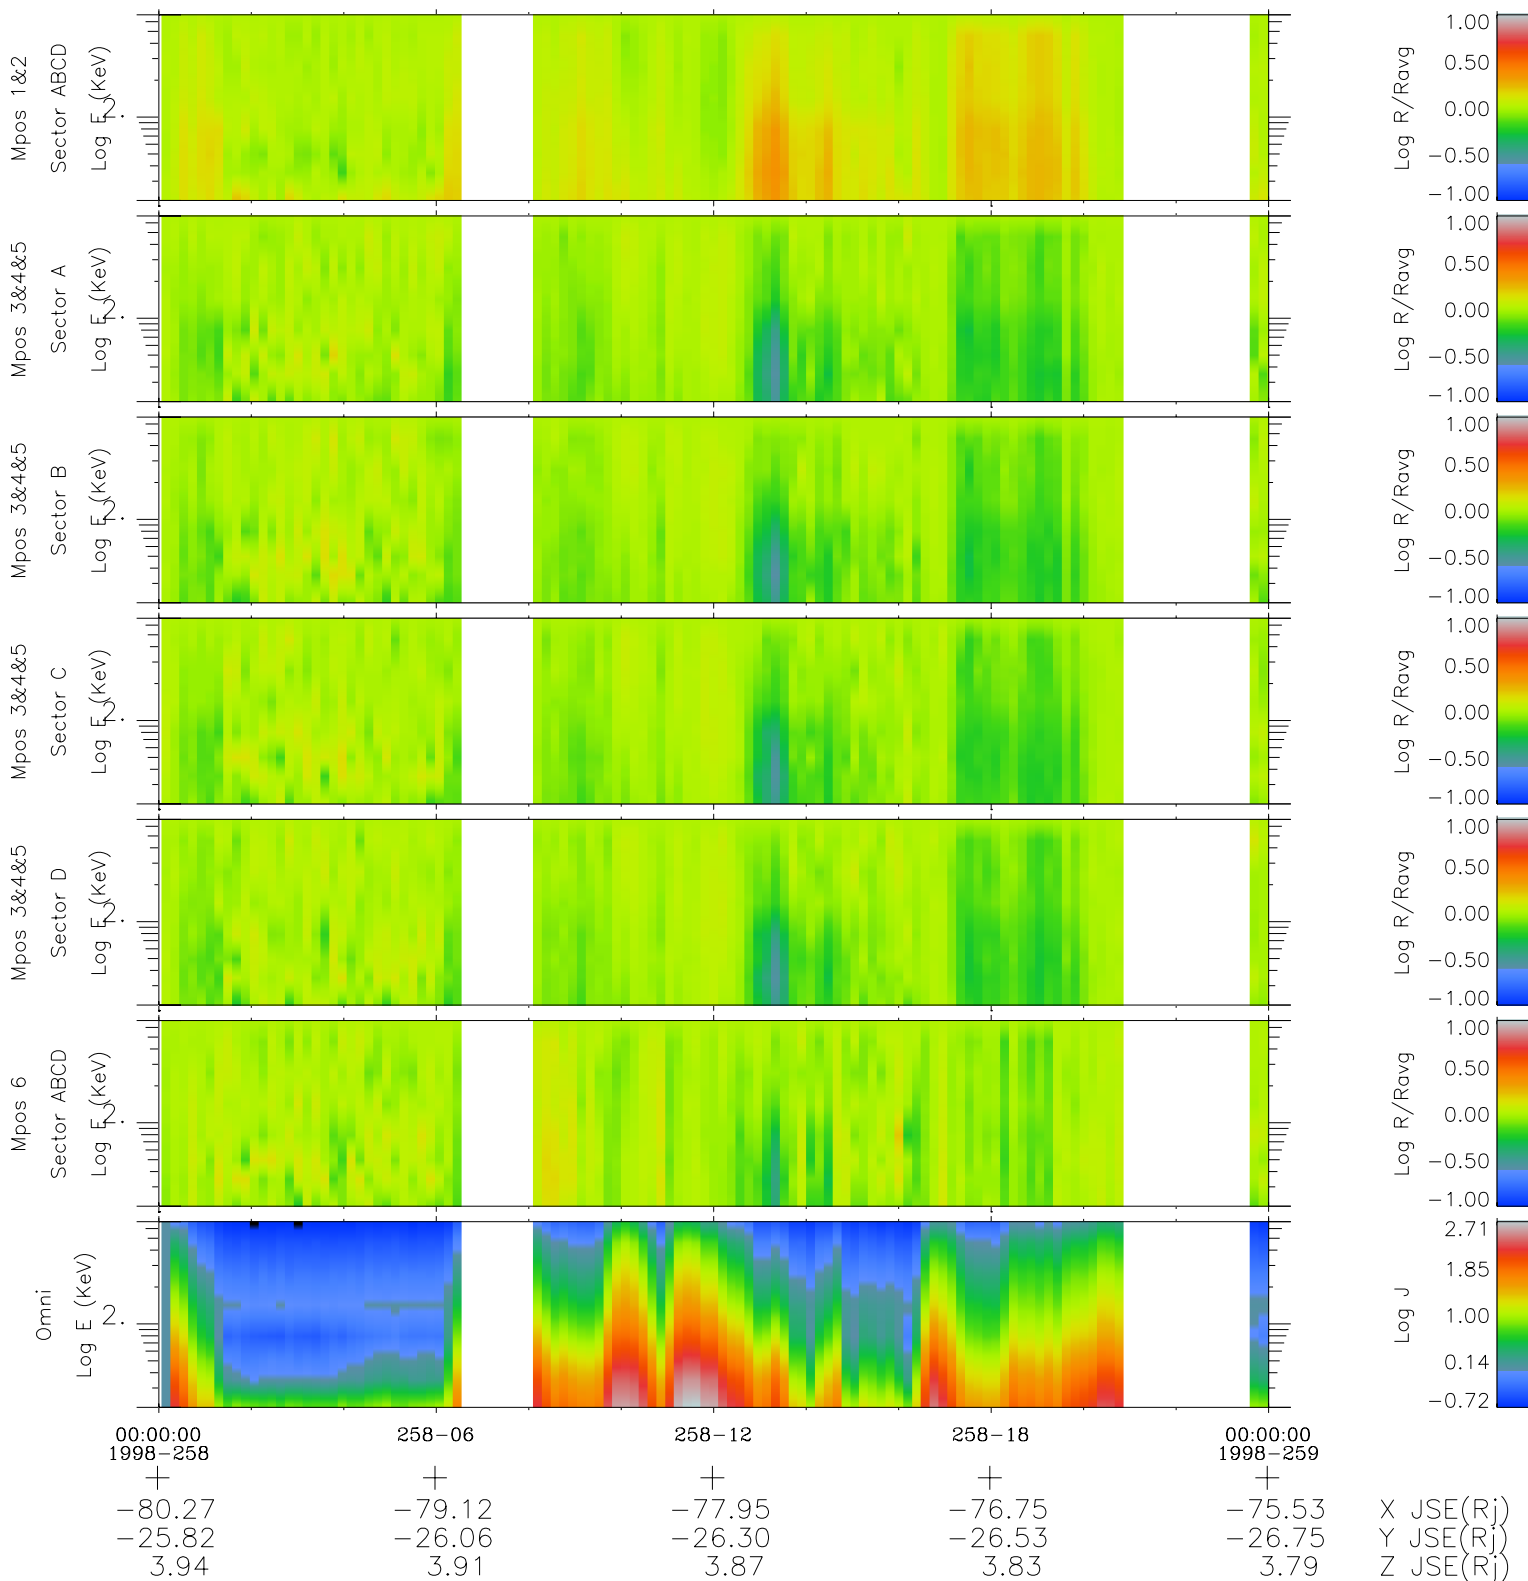

Galileo EPD Real Time R6 Electrons Spectra 98258

Software Version: RTSPEC_R6 V 1.20
 Data Production: 06-03-00
 Plot Production: Sun Sep 16 14:37:26 2001
 Color File: wondr3
 Geofactor File: 1.1

◇ = Jupiter look direction
 □ = Corotation look direction