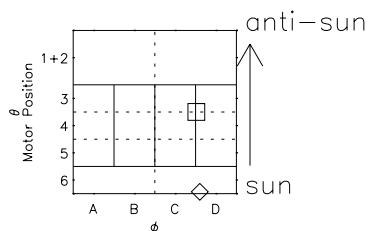

# Galileo EPD Real Time R6 Ions Spectra 98258

Software Version: RTSPEC\_R6 V 1.20  
 Data Production: 06-03-00  
 Plot Production: Sun Sep 16 14:37:20 2001  
 Color File: wondr3  
 Geofactor File: 1.1

- ◇ = Jupiter look direction
- = Corotation look direction