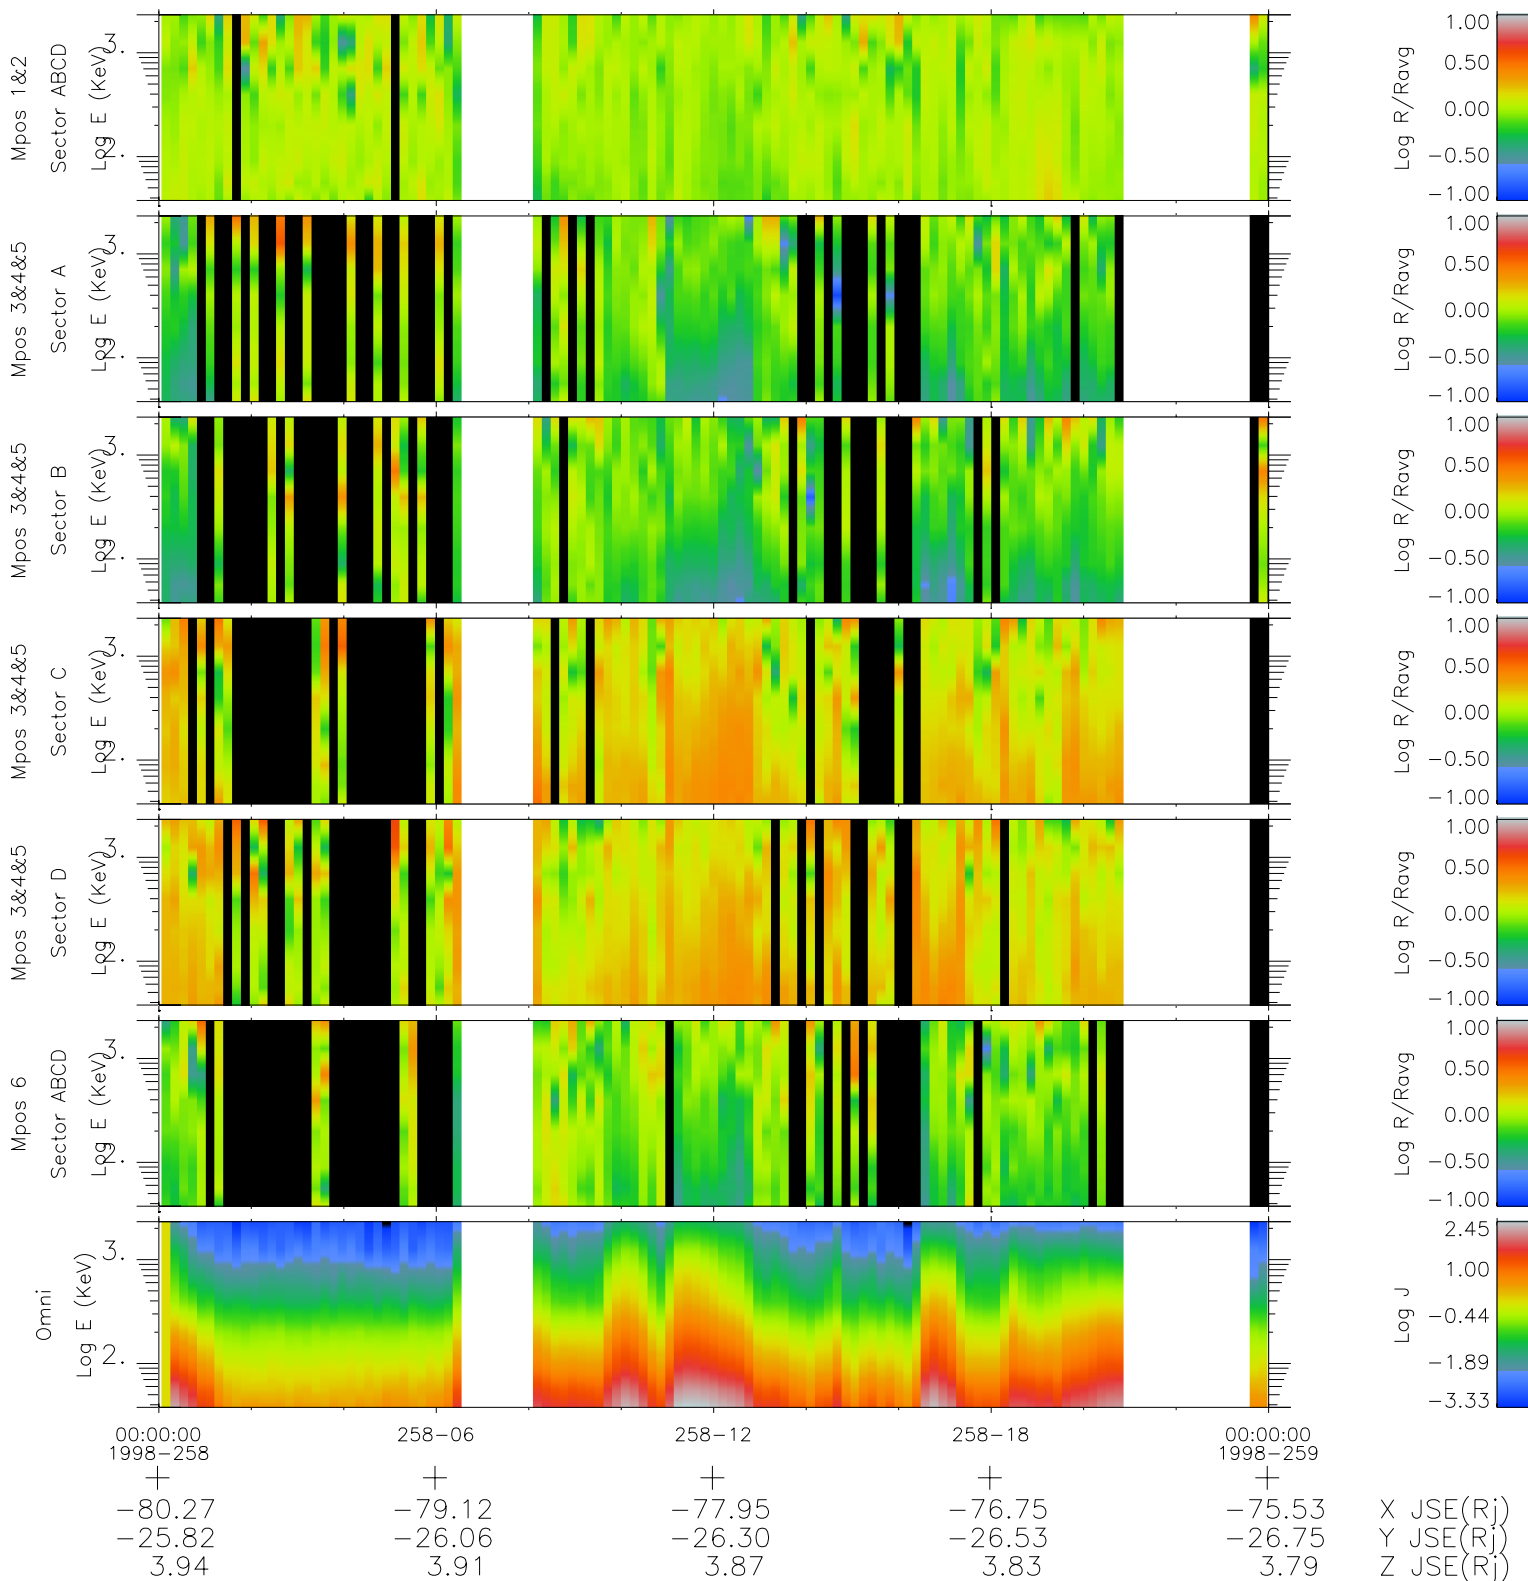

# Galileo EPD Real Time R6 Ions Spectra 98258

Software Version: RTSPEC\_R6 V 1.20  
 Data Production: 06-03-00  
 Plot Production: Sun Sep 16 14:37:20 2001  
 Color File: wondr3  
 Geofactor File: 1.1

- ◇ = Jupiter look direction
- = Corotation look direction