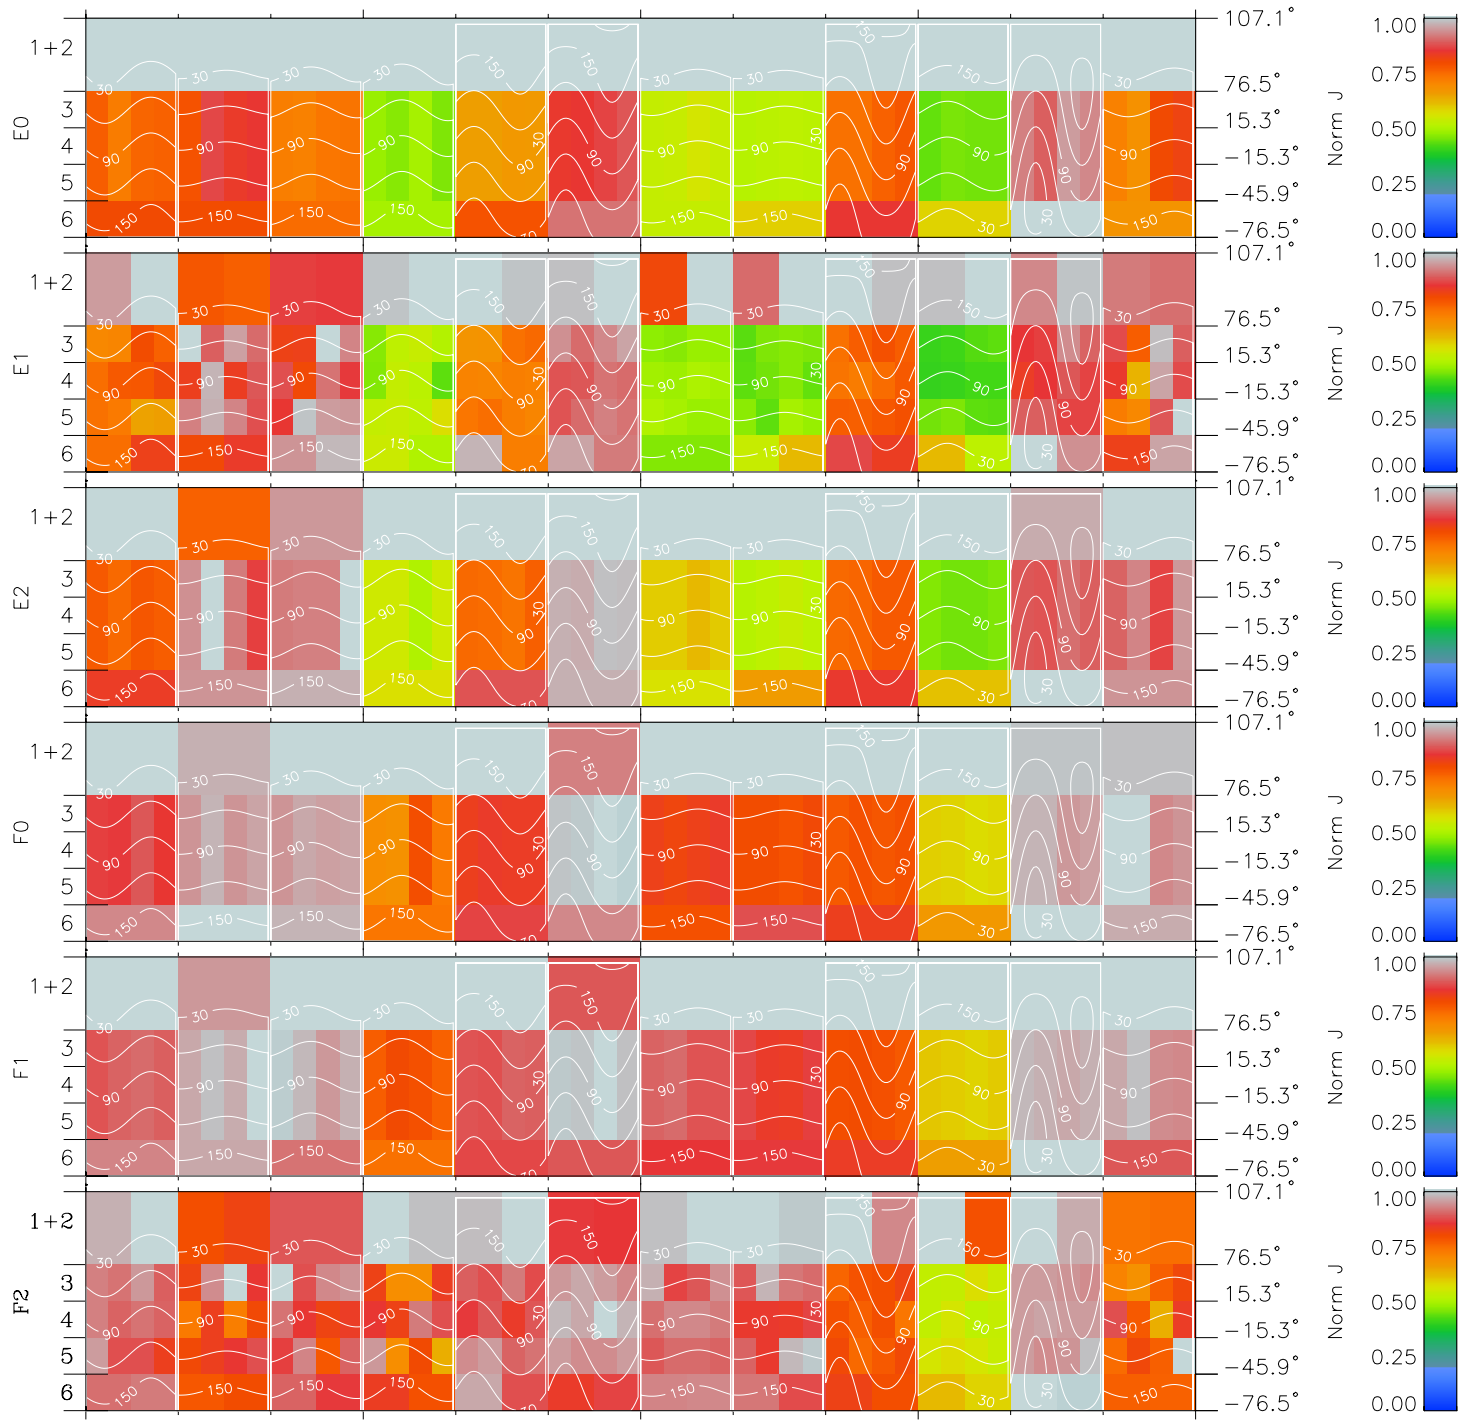

Galileo EPD Real Time All-Sky Anisotropies 98258

Software Version: RTSKY_NORM V 1.20
 Data Production: 06-03-00
 Plot Production: Sun Sep 16 14:38:10 2001
 Color File: wondr3
 Geofactor File: 1.1

00:00:00 1998-258	258-06	258-12	258-18	00:00:00 1998-259	
+ -80.27 -25.82 3.94	+ -79.12 -26.06 3.91	+ -77.95 -26.30 3.87	+ -76.75 -26.53 3.83	+ -75.53 -26.75 3.79	X JSE(R _j) Y JSE(R _j) Z JSE(R _j)

- ◇ = Jupiter look direction
- = Corotation look direction