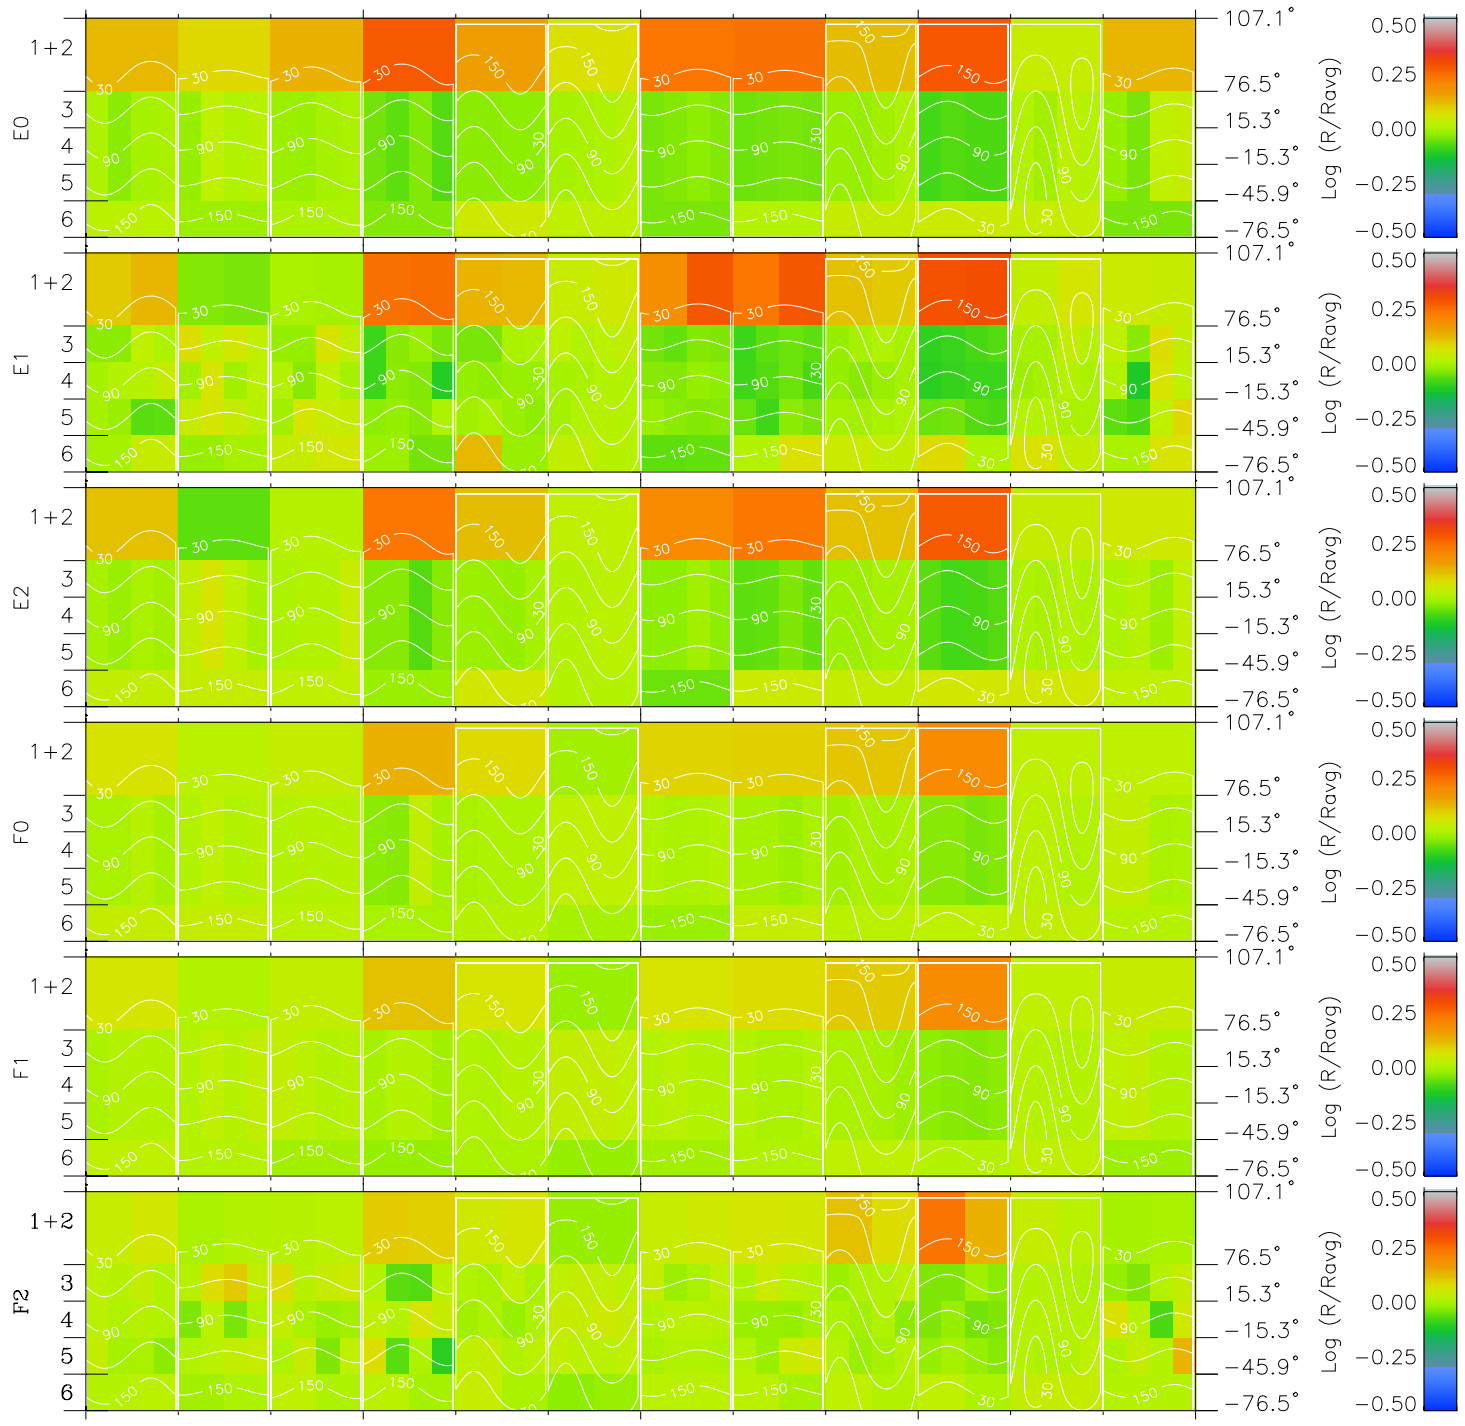

Galileo EPD Real Time All-Sky Anisotropies 98258

Software Version: RTSKY_MEAN V 1.20
Data Production: 06-03-00
Plot Production: Sun Sep 16 14:37:44 2001
Color File: wondr3
Geofactor File: 1.1

00:00:00 1998-258	258-06	258-12	258-18	00:00:00 1998-259	
+	+	+	+	+	X JSE(R _j)
-80.27	-79.12	-77.95	-76.75	-75.53	Y JSE(R _j)
-25.82	-26.06	-26.30	-26.53	-26.75	Z JSE(R _j)
3.94	3.91	3.87	3.83	3.79	

- ◇ = Jupiter look direction
- = Corotation look direction