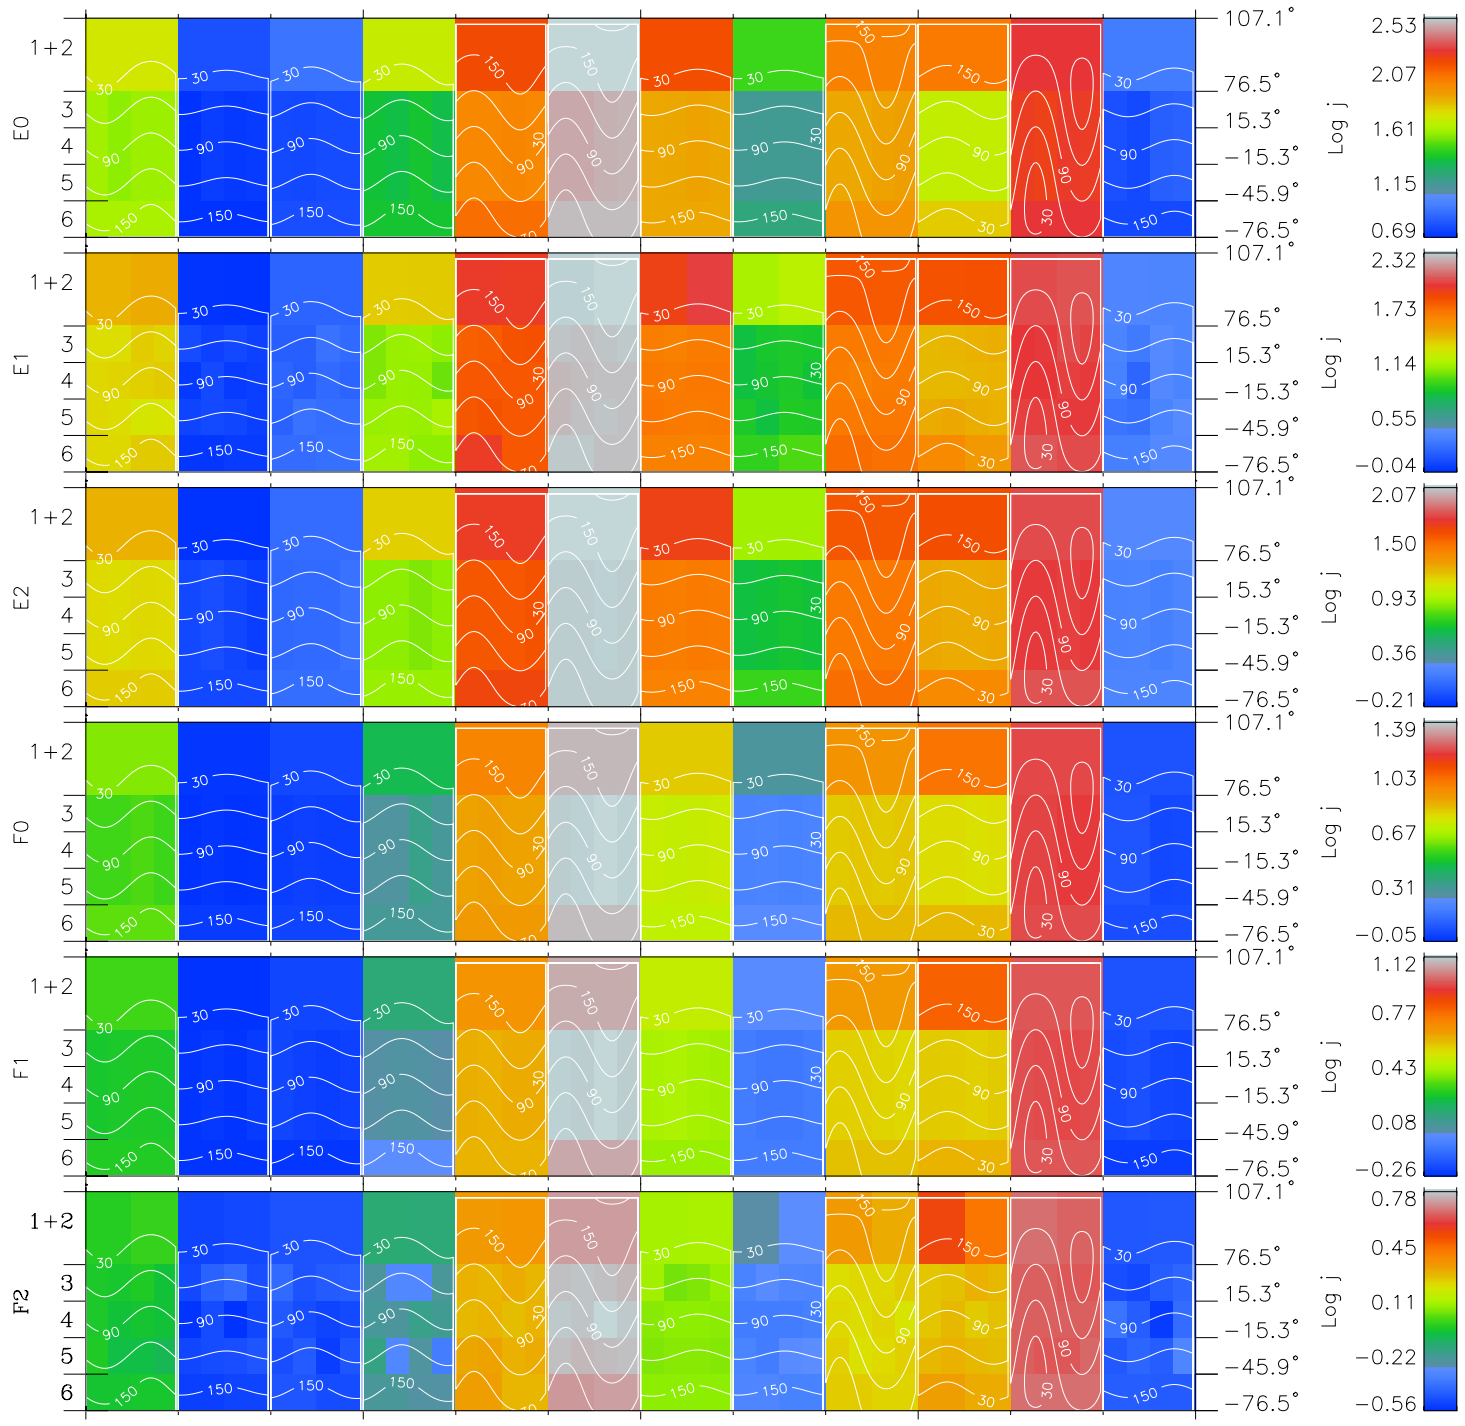

# Galileo EPD Real Time All-Sky Anisotropies 98258

Software Version: RTSKY\_FLUX V 1.20  
Data Production: 06-03-00  
Plot Production: Sun Sep 16 14:37:57 2001  
Color File: wondr3  
Geofactor File: 1.1

00:00:00 1998-258	258-06	258-12	258-18	00:00:00 1998-259	
+	+	+	+	+	X JSE(R <sub>j</sub> )
-80.27	-79.12	-77.95	-76.75	-75.53	Y JSE(R <sub>j</sub> )
-25.82	-26.06	-26.30	-26.53	-26.75	Z JSE(R <sub>j</sub> )
3.94	3.91	3.87	3.83	3.79	

- ◇ = Jupiter look direction
- = Corotation look direction