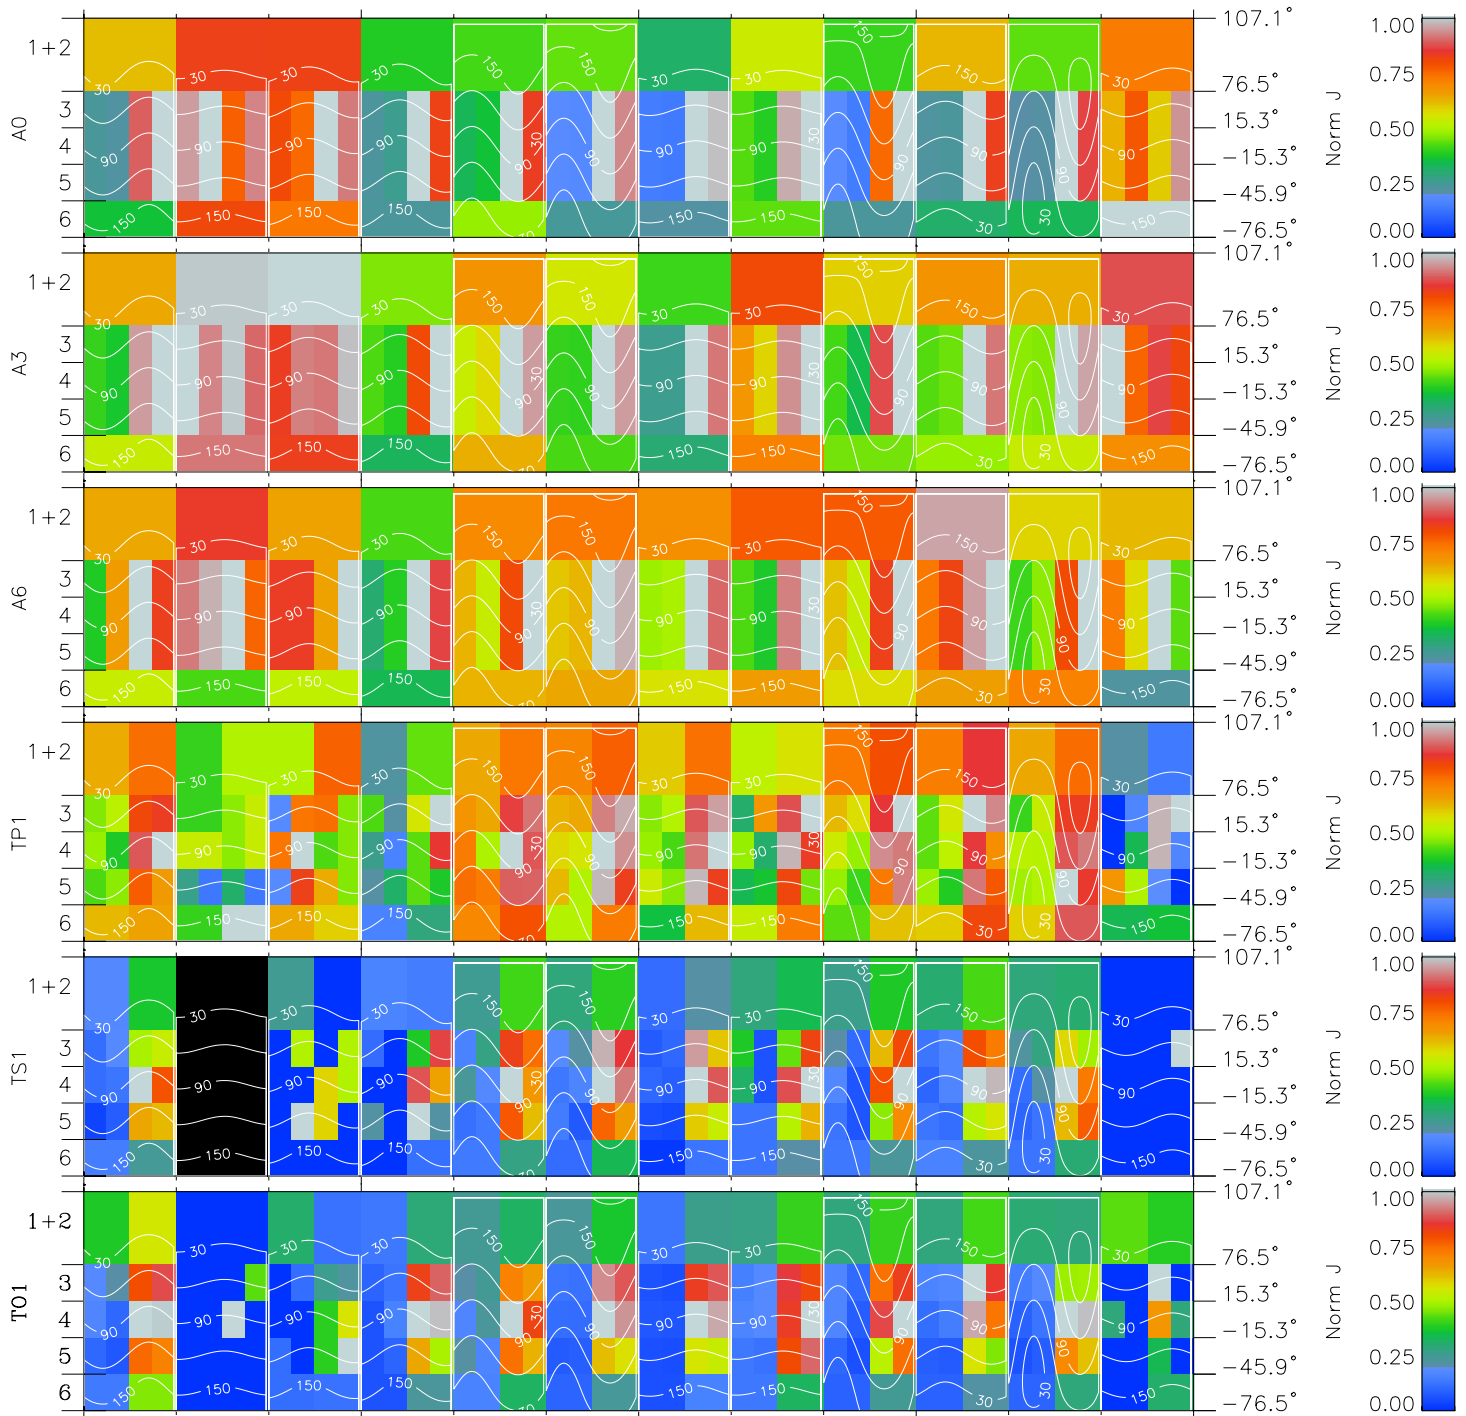

# Galileo EPD Real Time All-Sky Anisotropies 98258

Software Version: RTSKY\_NORM V 1.20  
Data Production: 06-03-00  
Plot Production: Sun Sep 16 14:38:04 2001  
Color File: wondr3  
Geofactor File: 1.1

00:00:00  
1998-258

258-06

258-12

258-18

00:00:00  
1998-259

+  
-80.27  
-25.82  
3.94

+  
-79.12  
-26.06  
3.91

+  
-77.95  
-26.30  
3.87

+  
-76.75  
-26.53  
3.83

+  
-75.53  
-26.75  
3.79

X JSE(R<sub>j</sub>)  
Y JSE(R<sub>j</sub>)  
Z JSE(R<sub>j</sub>)

◇ = Jupiter look direction  
□ = Corotation look direction