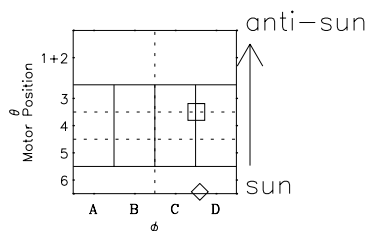

Galileo EPD Real-Time Omni 98258

Software Version: RTLINE_OMNI V 1.20
Data Production: 06-03-00
Plot Production: Sun Sep 16 14:39:13 2001

◇ = Jupiter look direction
□ = Corotation look direction