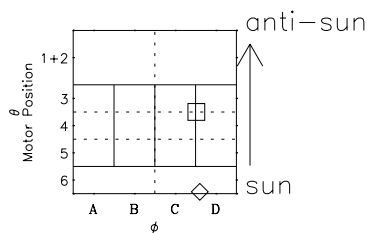

Galileo EPD Real-Time Omni 98258

Software Version: RTLINE_OMNI V 1.20
Data Production: 06-03-00
Plot Production: Sun Sep 16 14:39:13 2001

◇ = Jupiter look direction
□ = Corotation look direction