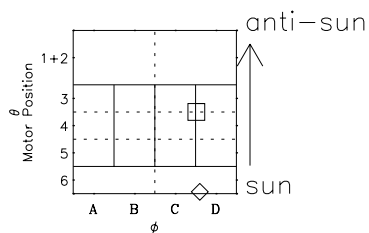

Galileo EPD Real-Time Omni 98258

Software Version: RTLINE_OMNI V 1.20
Data Production: 06-03-00
Plot Production: Sun Sep 16 14:39:12 2001

- ◇ = Jupiter look direction
- = Corotation look direction