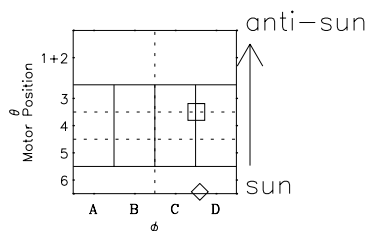

# Galileo EPD Real-Time Omni 98258

Software Version: RTLINE\_OMNI V 1.20  
Data Production: 06-03-00  
Plot Production: Sun Sep 16 14:39:12 2001

- ◇ = Jupiter look direction
- = Corotation look direction