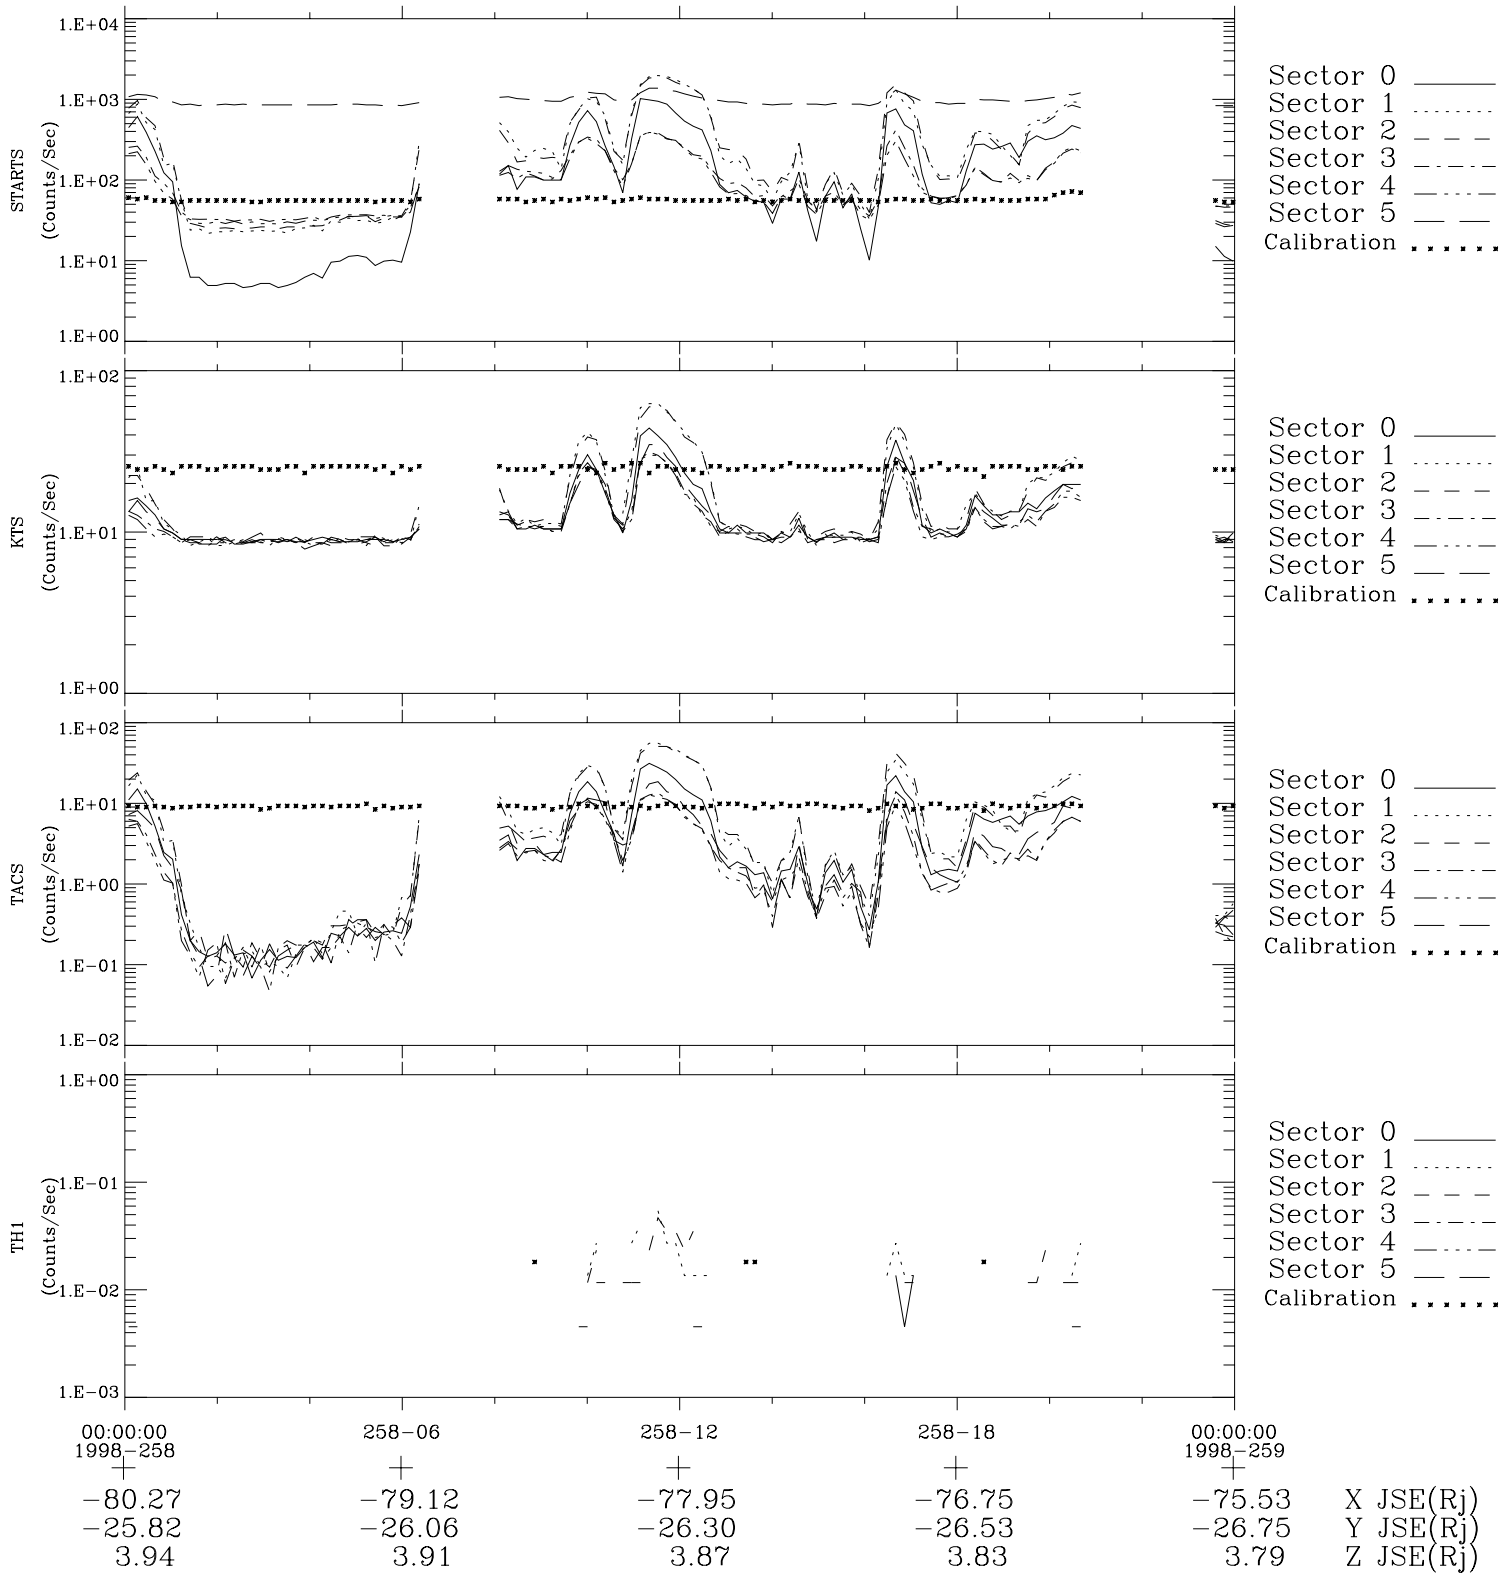

# Galileo EPD Real-Time Six-Sector 98258

Software Version: RTLINE\_R6 V 1.20  
Data Production: 06-03-00  
Plot Production: Sun Sep 16 14:39:20 2001

◇ = Jupiter look direction  
□ = Corotation look direction