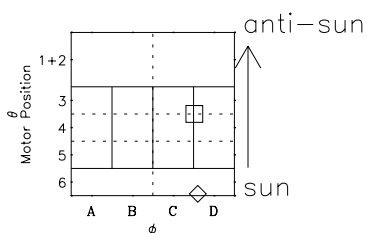

# Galileo EPD Real-Time Six-Sector 98258

Software Version: RTLINE\_R6 V 1.20  
Data Production: 06-03-00  
Plot Production: Sun Sep 16 14:39:20 2001

◇ = Jupiter look direction  
□ = Corotation look direction