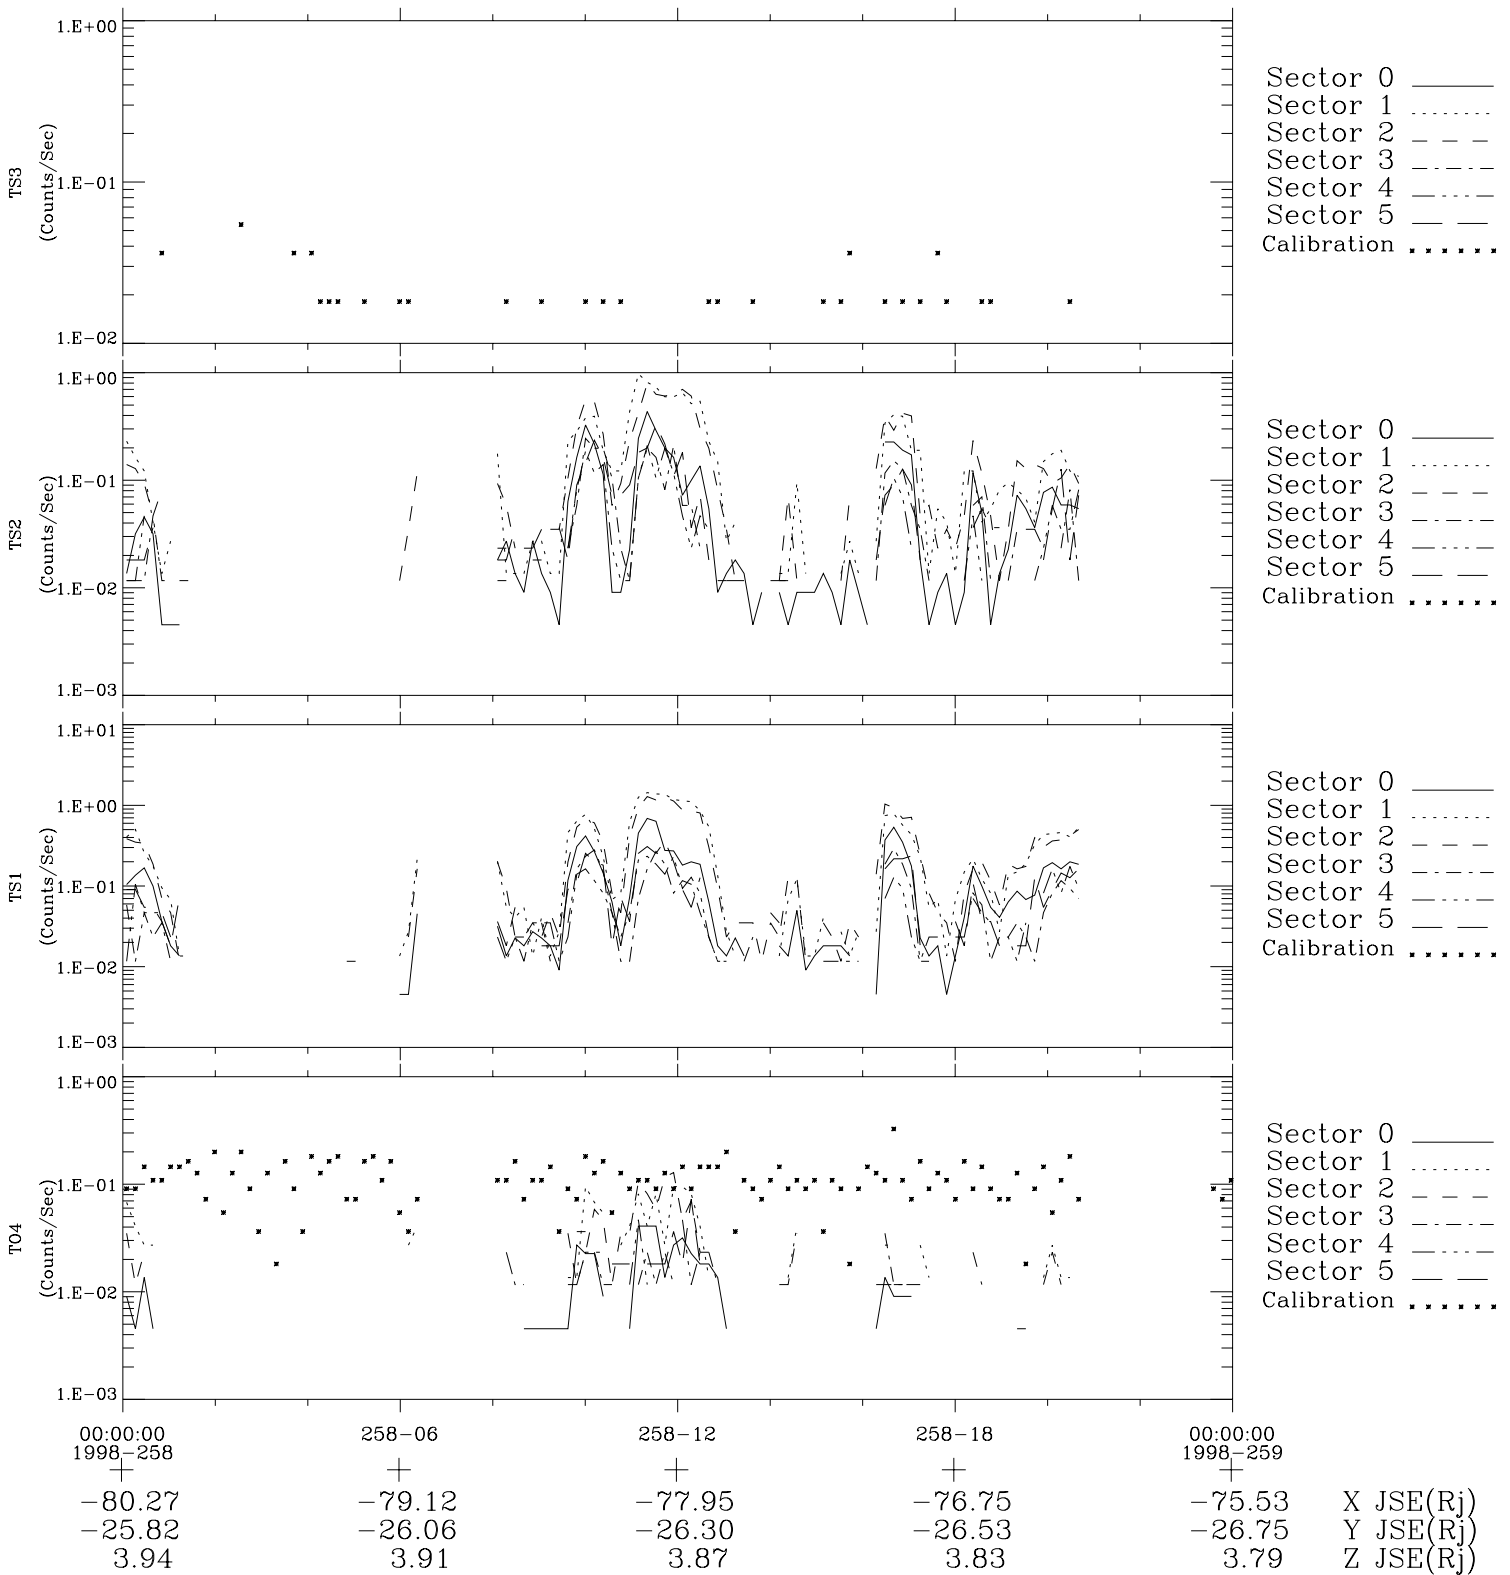

# Galileo EPD Real-Time Six-Sector 98258

Software Version: RTLINE\_R6 V 1.20  
Data Production: 06-03-00  
Plot Production: Sun Sep 16 14:39:20 2001

◇ = Jupiter look direction  
□ = Corotation look direction