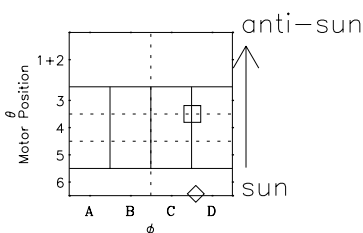

# Galileo EPD Real-Time Six-Sector 98258

Software Version: RTLINE\_R6 V 1.20  
Data Production: 06-03-00  
Plot Production: Sun Sep 16 14:39:20 2001

◇ = Jupiter look direction  
□ = Corotation look direction