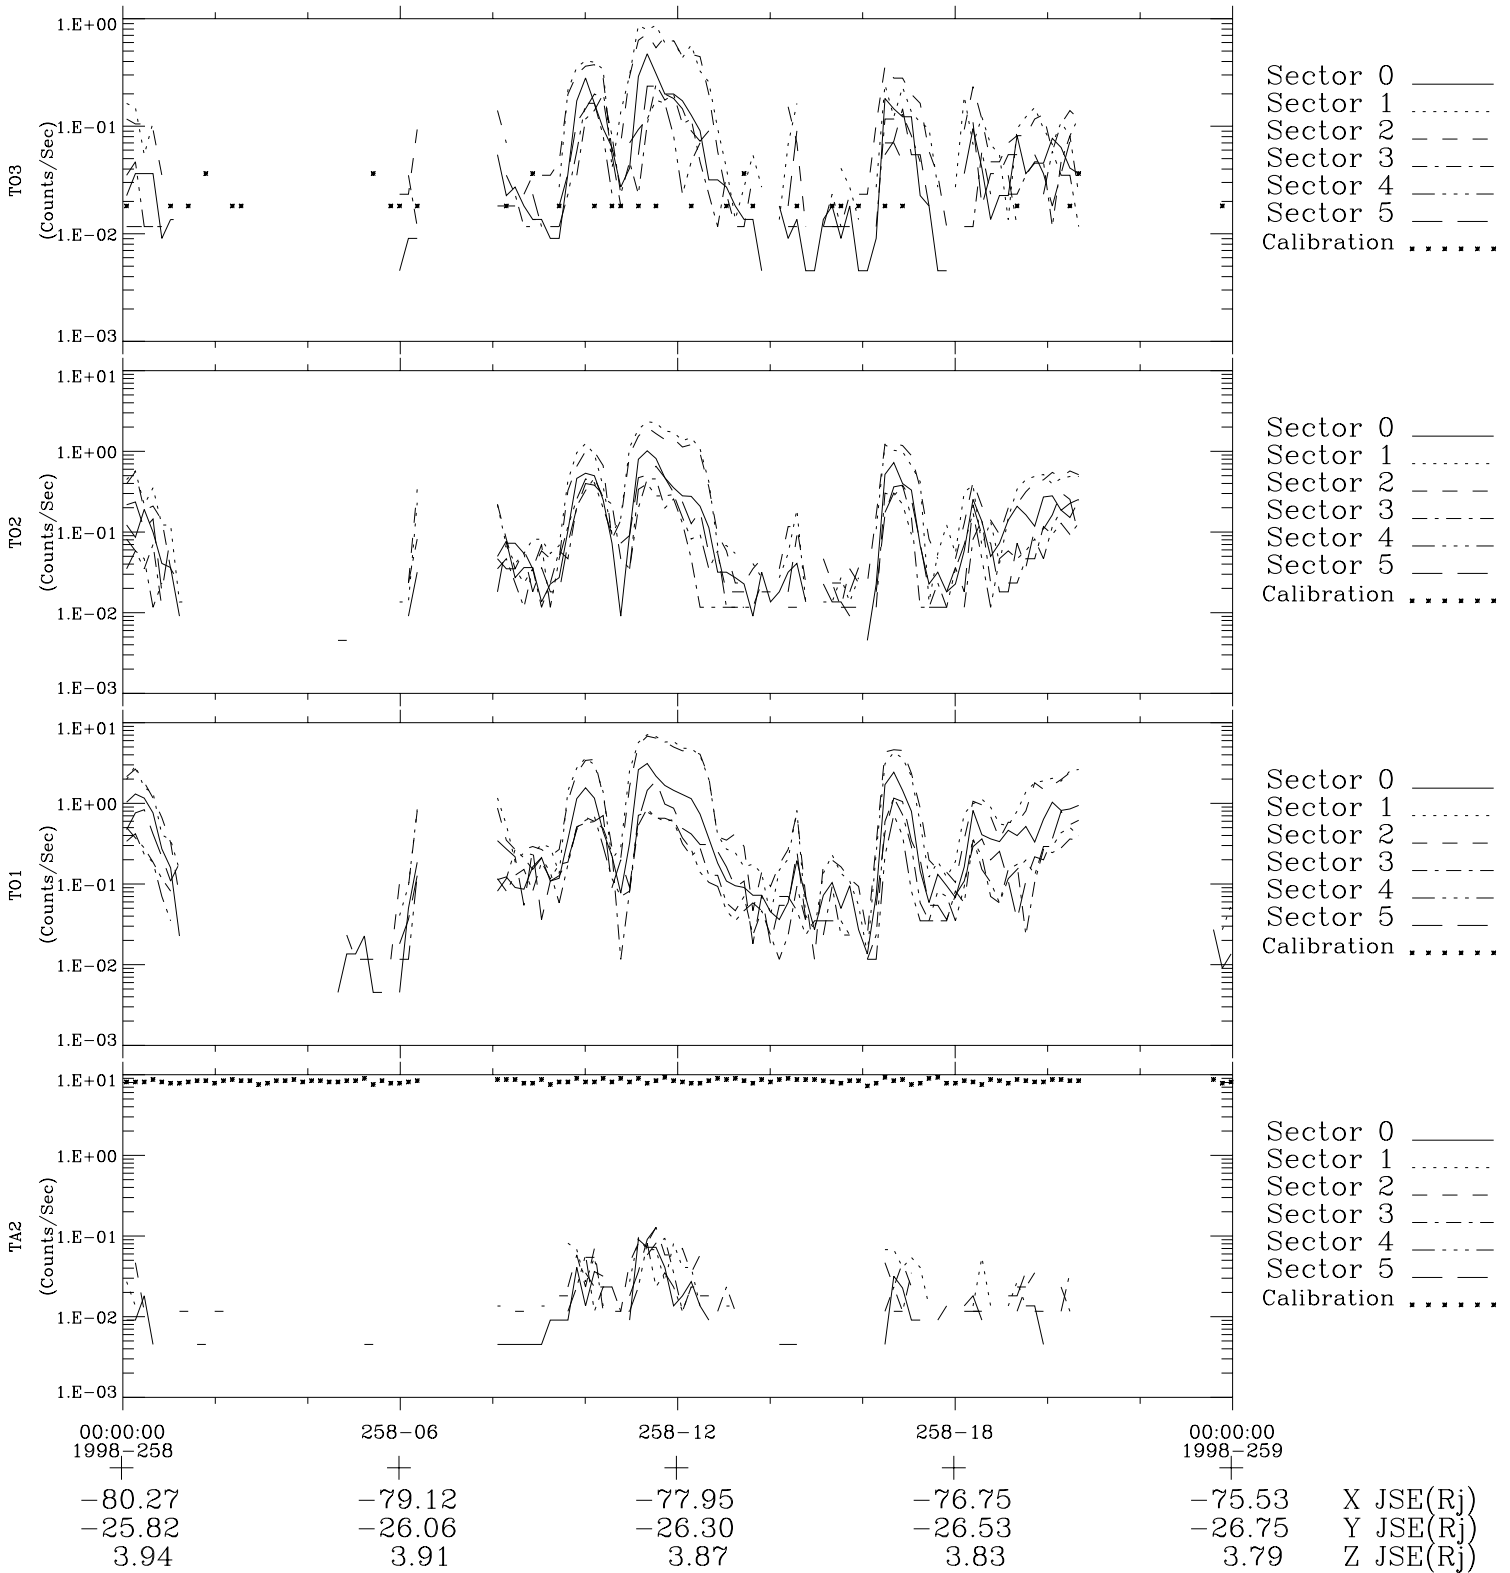

Galileo EPD Real-Time Six-Sector 98258

Software Version: RTLINE_R6 V 1.20
Data Production: 06-03-00
Plot Production: Sun Sep 16 14:39:19 2001

◇ = Jupiter look direction
□ = Corotation look direction