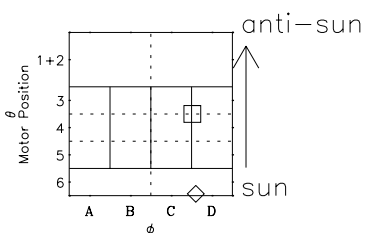

Galileo EPD Real-Time Six-Sector 98258

Software Version: RTLINE_R6 V 1.20
Data Production: 06-03-00
Plot Production: Sun Sep 16 14:39:19 2001

◇ = Jupiter look direction
□ = Corotation look direction