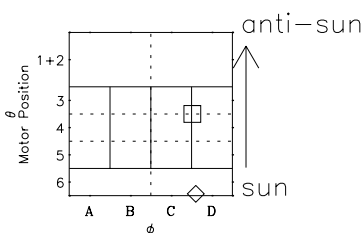

# Galileo EPD Real-Time Six-Sector 98258

Software Version: RTLINE\_R6 V 1.20  
Data Production: 06-03-00  
Plot Production: Sun Sep 16 14:39:18 2001

◇ = Jupiter look direction  
□ = Corotation look direction