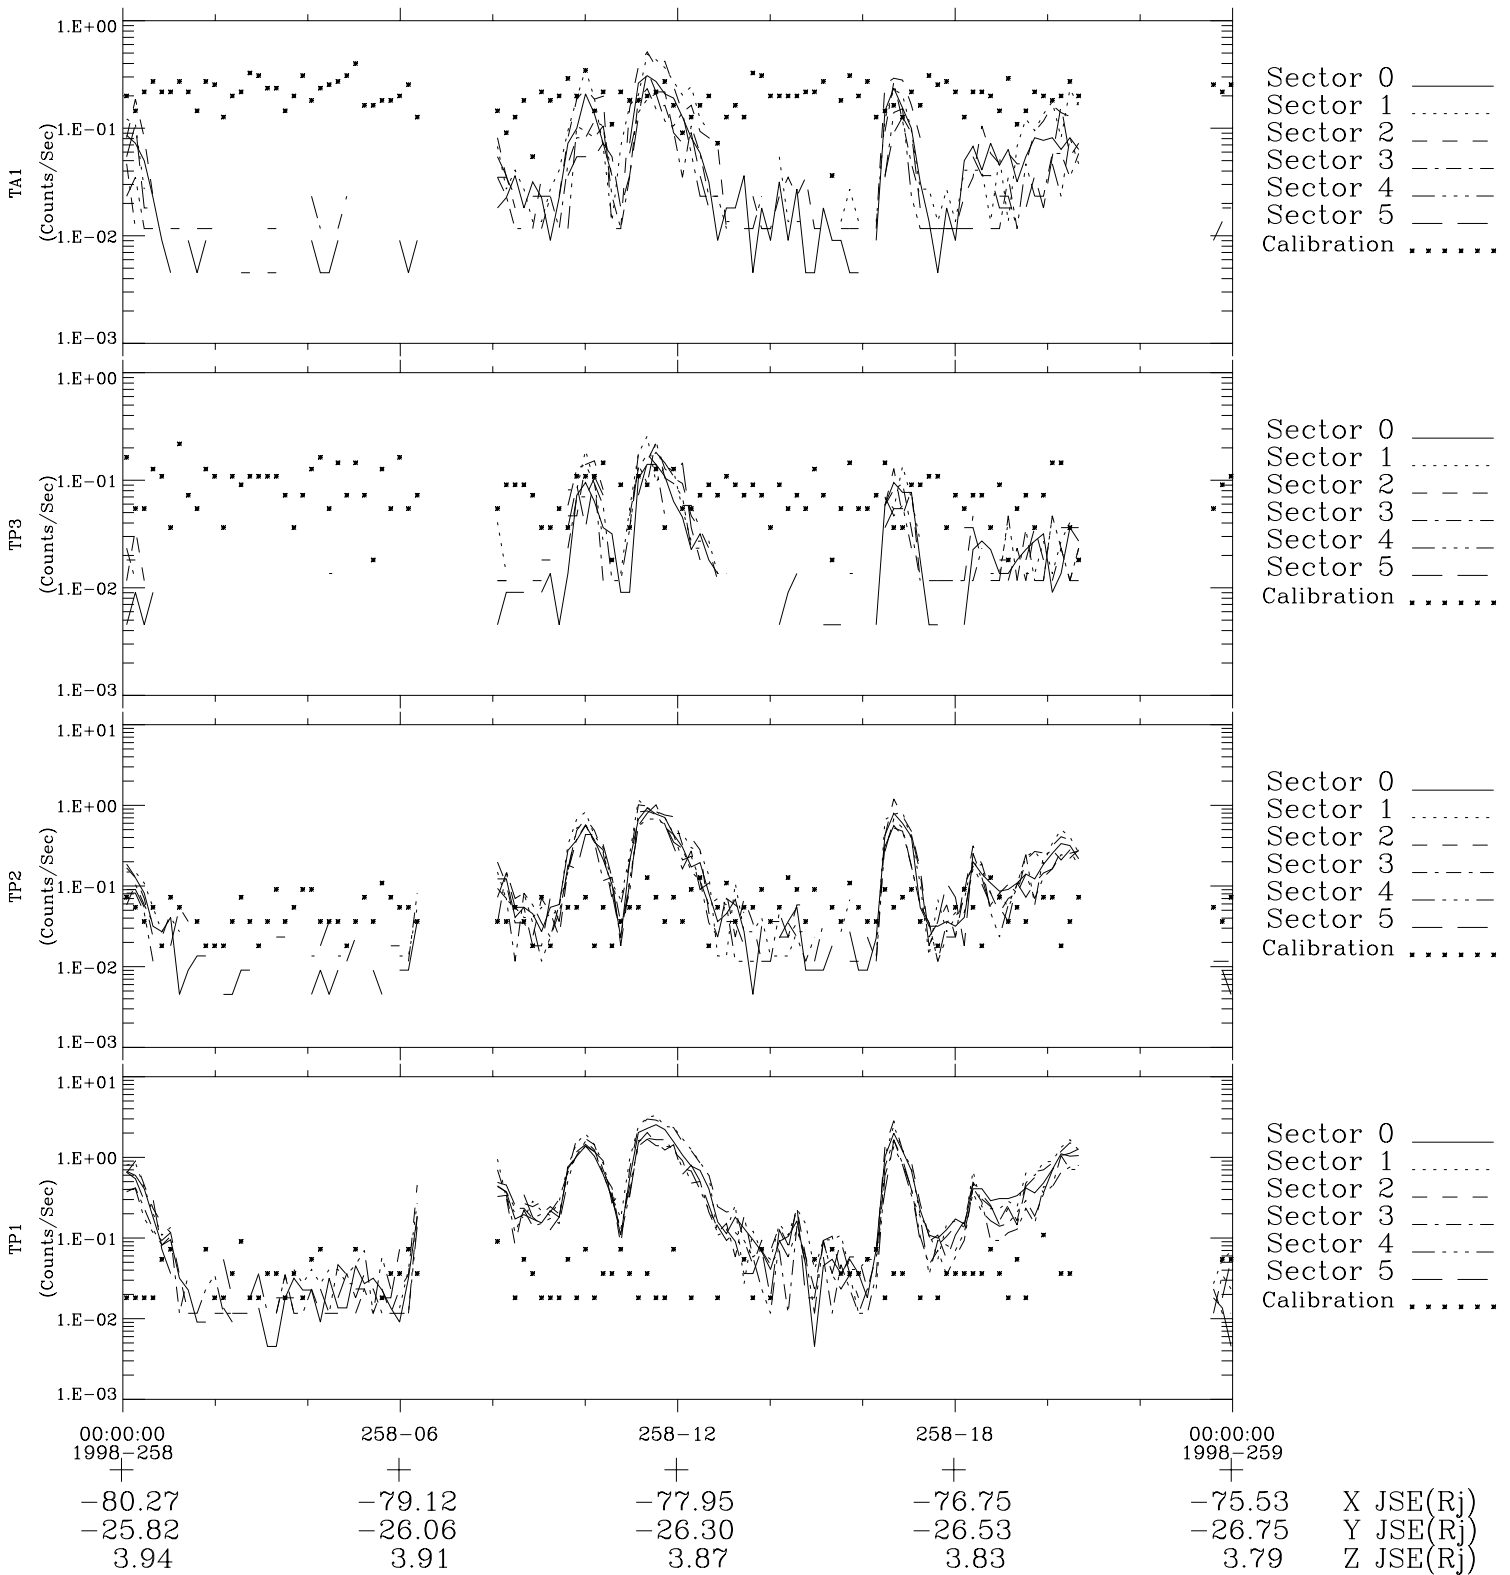

# Galileo EPD Real-Time Six-Sector 98258

Software Version: RTLINE\_R6 V 1.20  
Data Production: 06-03-00  
Plot Production: Sun Sep 16 14:39:18 2001

◇ = Jupiter look direction  
□ = Corotation look direction