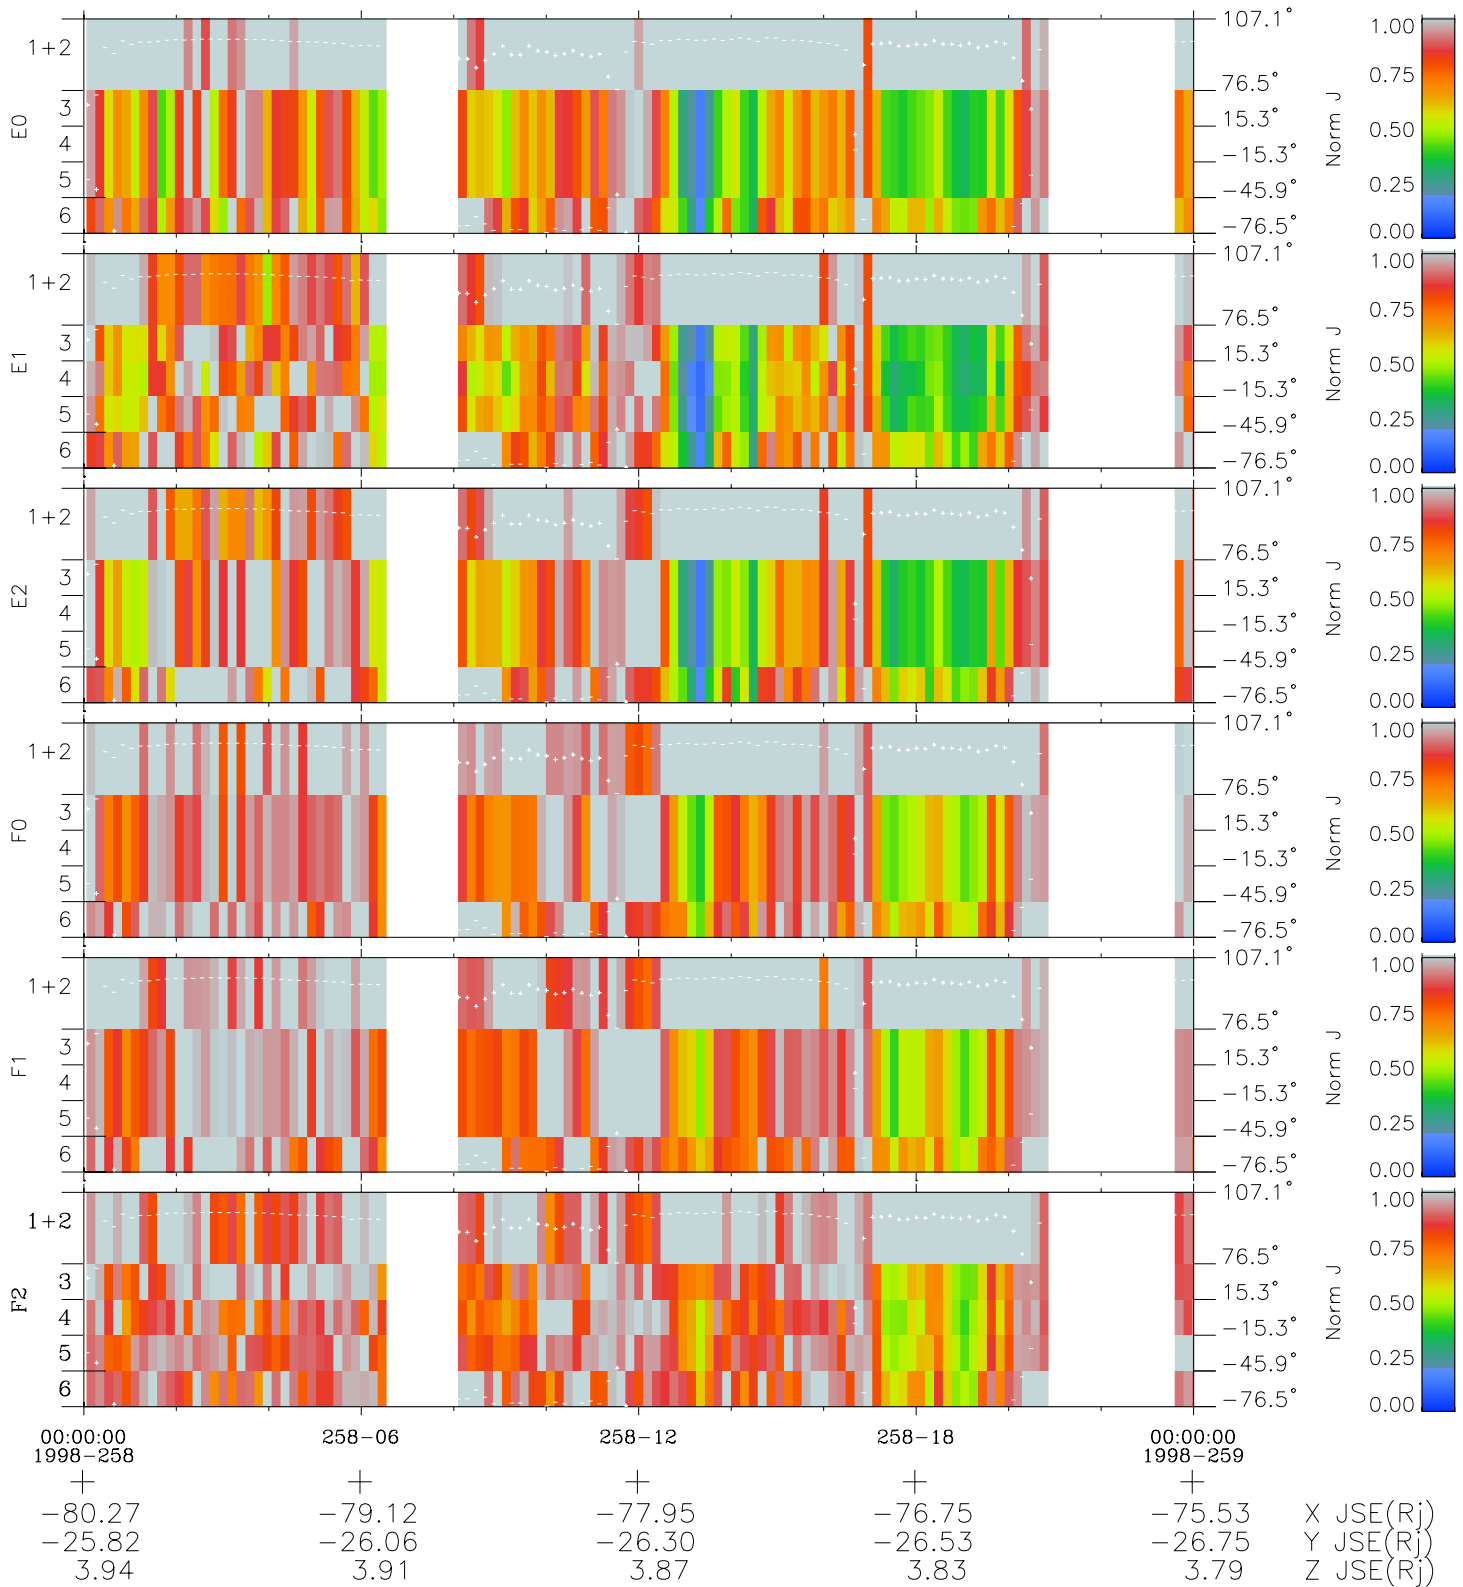

Galileo EPD Real Elevation Anisotropies 98258

Software Version: RTELEV_NORM V 1.20
Data Production: 06-03-00
Plot Production: Sun Sep 16 14:38:39 2001
Color File: wondr3
Geofactor File: 1.1

- ◇ = Jupiter look direction
- = Corotation look direction