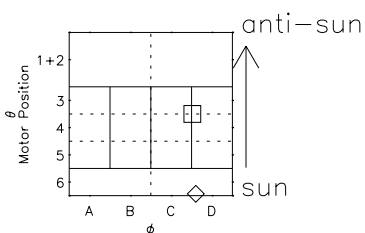

Galileo EPD Real Elevation Anisotropies 98258

Software Version: RTELEV_NORM V 1.20
Data Production: 06-03-00
Plot Production: Sun Sep 16 14:38:39 2001
Color File: wondr3
Geofactor File: 1.1

- ◇ = Jupiter look direction
- = Corotation look direction