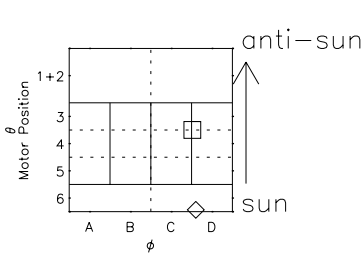

Galileo EPD Real Elevation Anisotropies 98258

Software Version: RTELEV_MEAN V 1.20
 Data Production: 06-03-00
 Plot Production: Sun Sep 16 14:38:19 2001
 Color File: wondr3
 Geofactor File: 1.1

- ◇ = Jupiter look direction
- = Corotation look direction