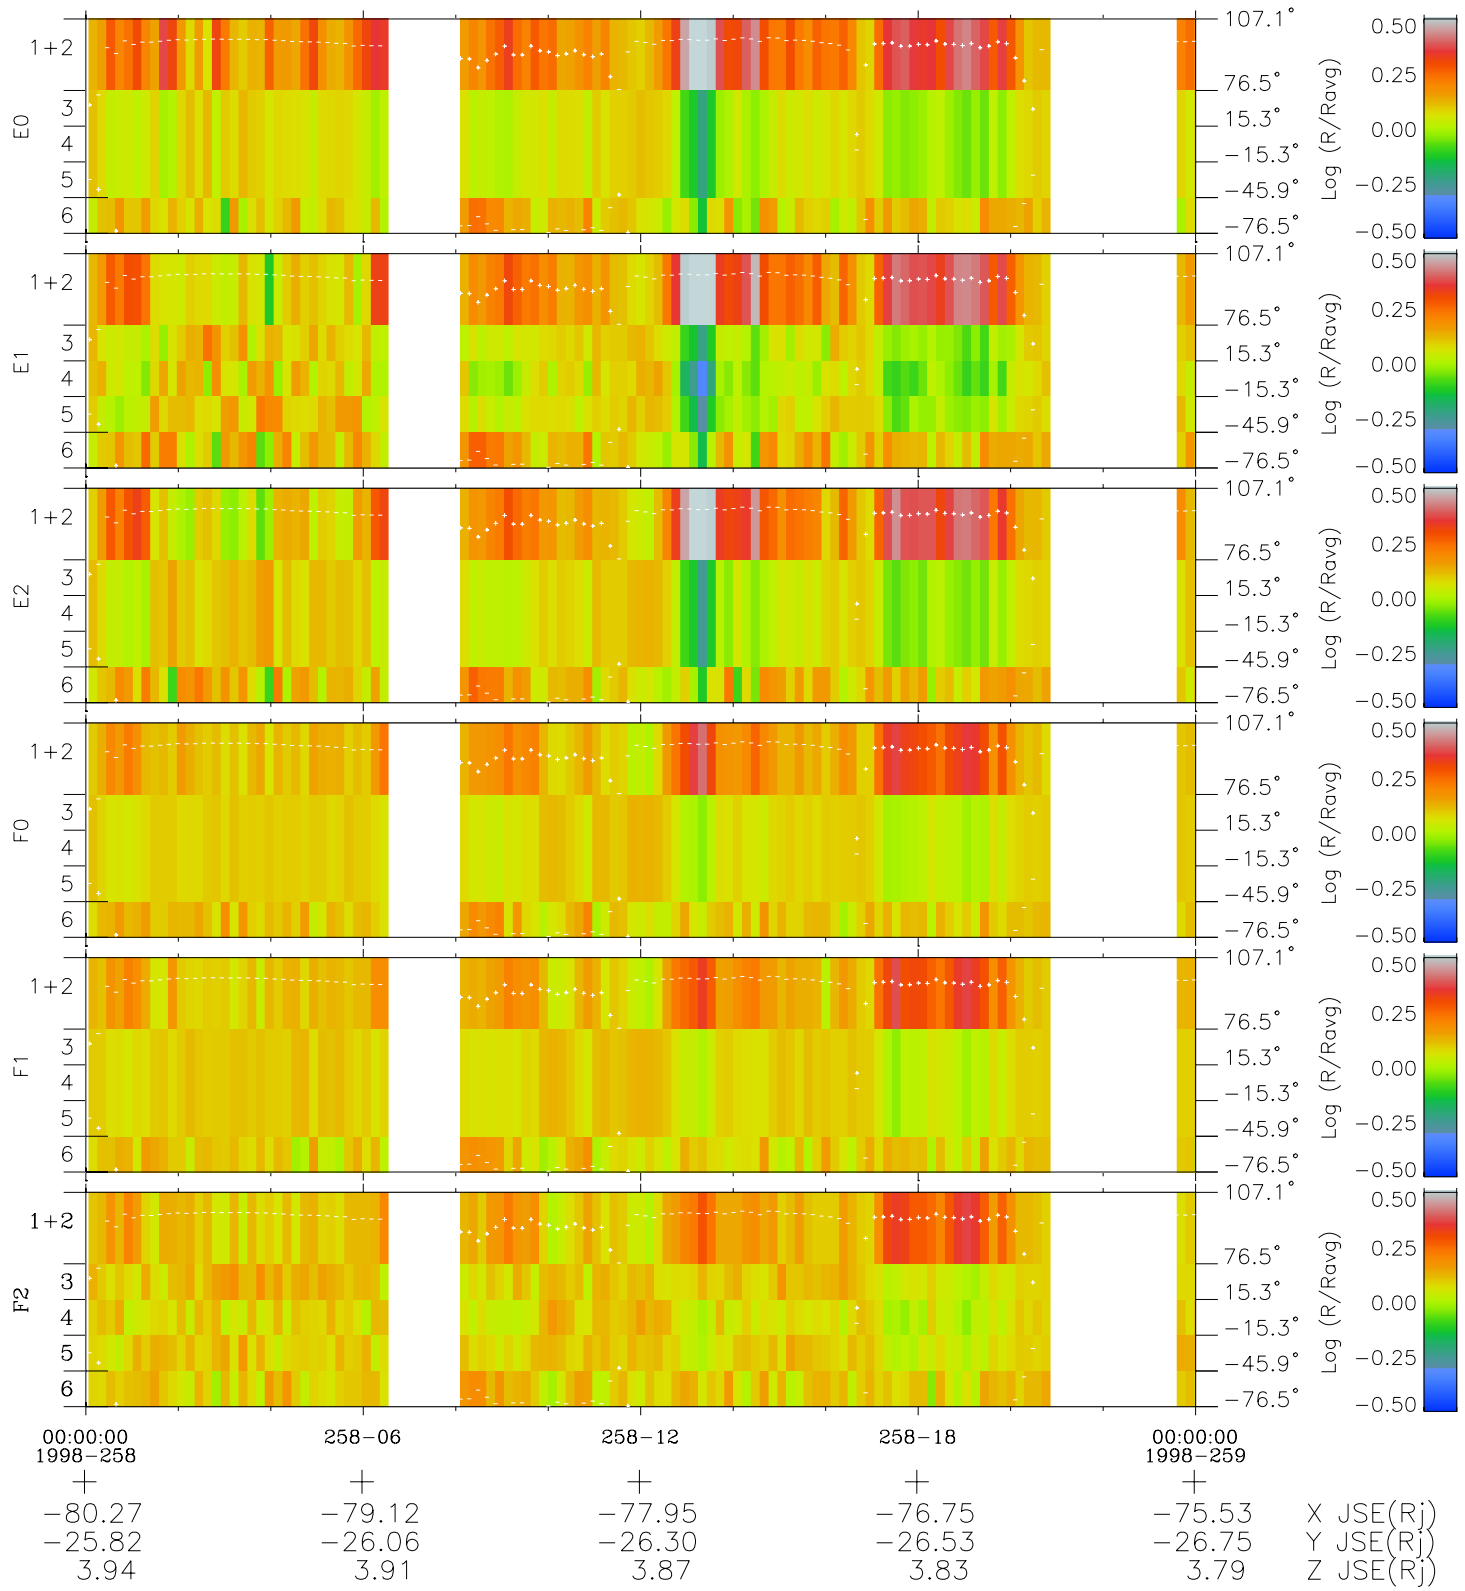

Galileo EPD Real Elevation Anisotropies 98258

Software Version: RTELEV_MEAN V 1.20
 Data Production: 06-03-00
 Plot Production: Sun Sep 16 14:38:19 2001
 Color File: wondr3
 Geofactor File: 1.1

- ◇ = Jupiter look direction
- = Corotation look direction