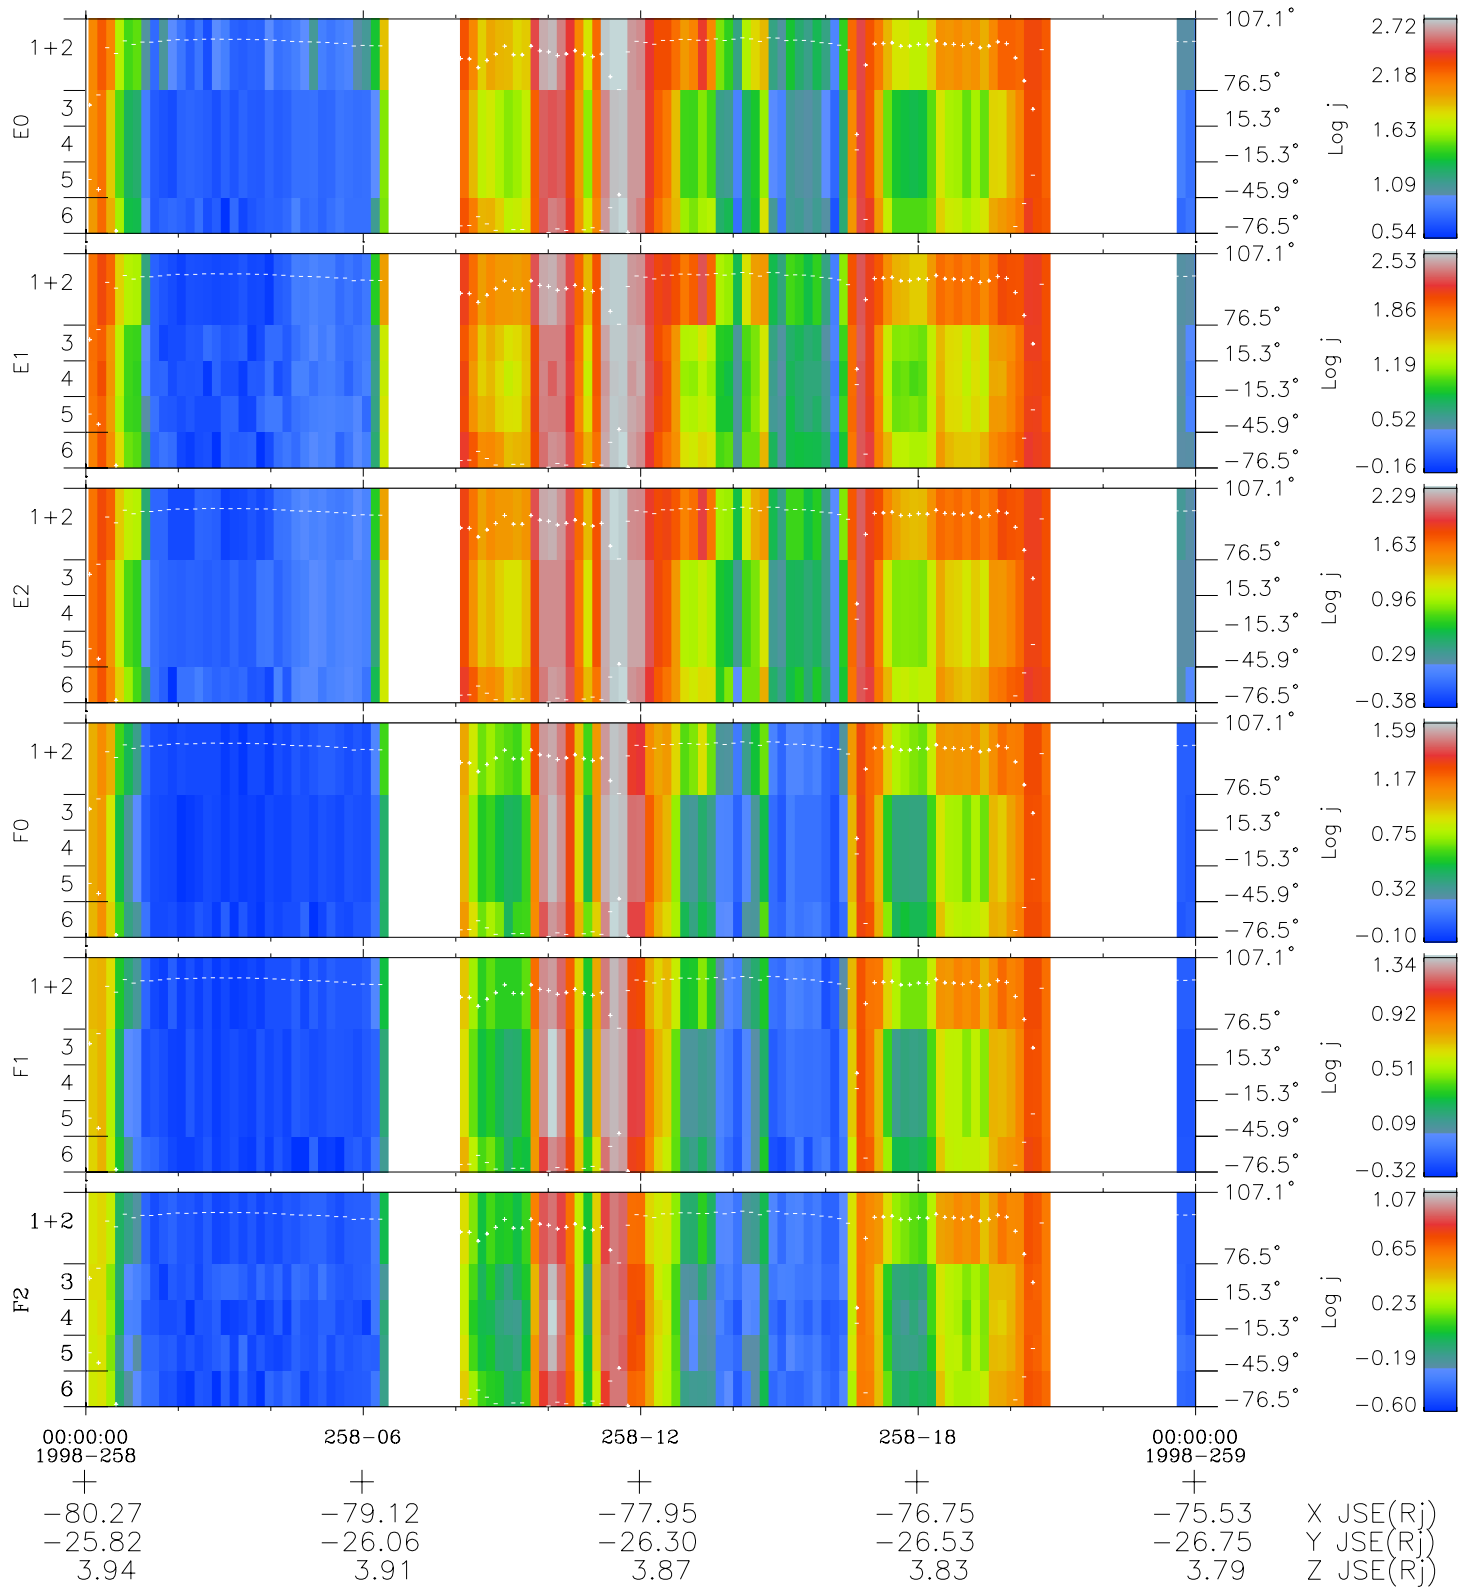

Galileo EPD Real Elevation Anisotropies 98258

Software Version: RTELEV_FLUX V 1.20
Data Production: 06-03-00
Plot Production: Sun Sep 16 14:38:29 2001
Color File: wondr3
Geofactor File: 1.1

◇ = Jupiter look direction
□ = Corotation look direction