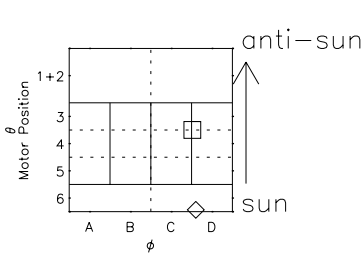

Galileo EPD Real Elevation Anisotropies 98258

Software Version: RTELEV_FLUX V 1.20
Data Production: 06-03-00
Plot Production: Sun Sep 16 14:38:29 2001
Color File: wondr3
Geofactor File: 1.1

◇ = Jupiter look direction
□ = Corotation look direction