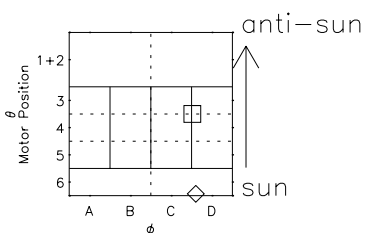

# Galileo EPD Real Elevation Anisotropies 98258

Software Version: RTELEV\_NORM V 1.20  
 Data Production: 06-03-00  
 Plot Production: Sun Sep 16 14:38:34 2001  
 Color File: wondr3  
 Geofactor File: 1.1

- ◇ = Jupiter look direction
- = Corotation look direction