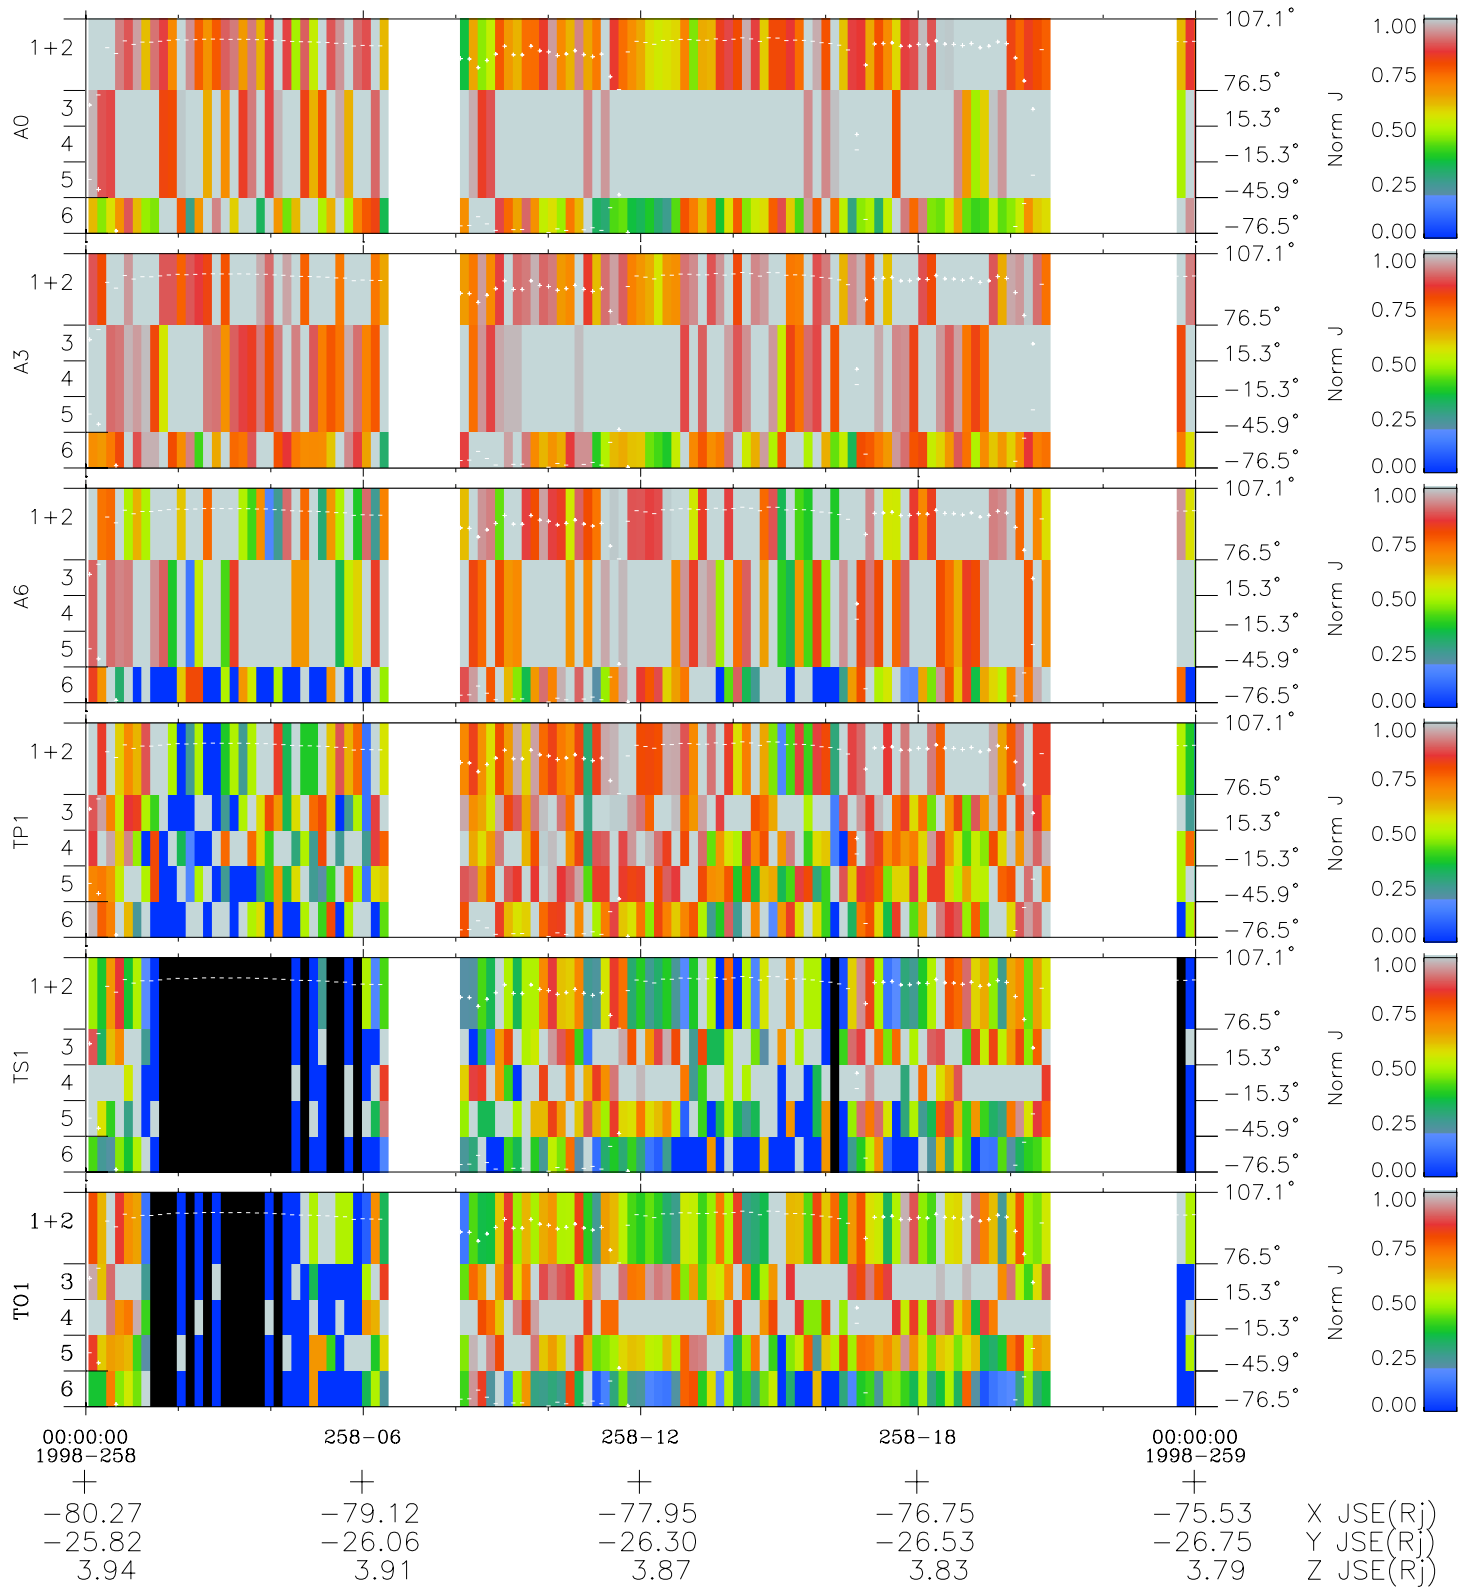

# Galileo EPD Real Elevation Anisotropies 98258

Software Version: RTELEV\_NORM V 1.20  
 Data Production: 06-03-00  
 Plot Production: Sun Sep 16 14:38:34 2001  
 Color File: wondr3  
 Geofactor File: 1.1

- ◇ = Jupiter look direction
- = Corotation look direction