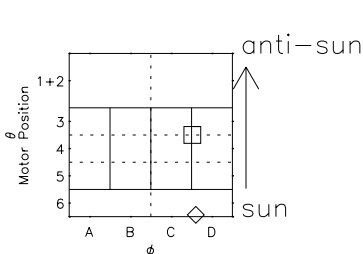

Galileo EPD Real Elevation Anisotropies 98258

Software Version: RTELEV_MEAN V 1.20
 Data Production: 06-03-00
 Plot Production: Sun Sep 16 14:38:15 2001
 Color File: wondr3
 Geofactor File: 1.1

- ◇ = Jupiter look direction
- = Corotation look direction