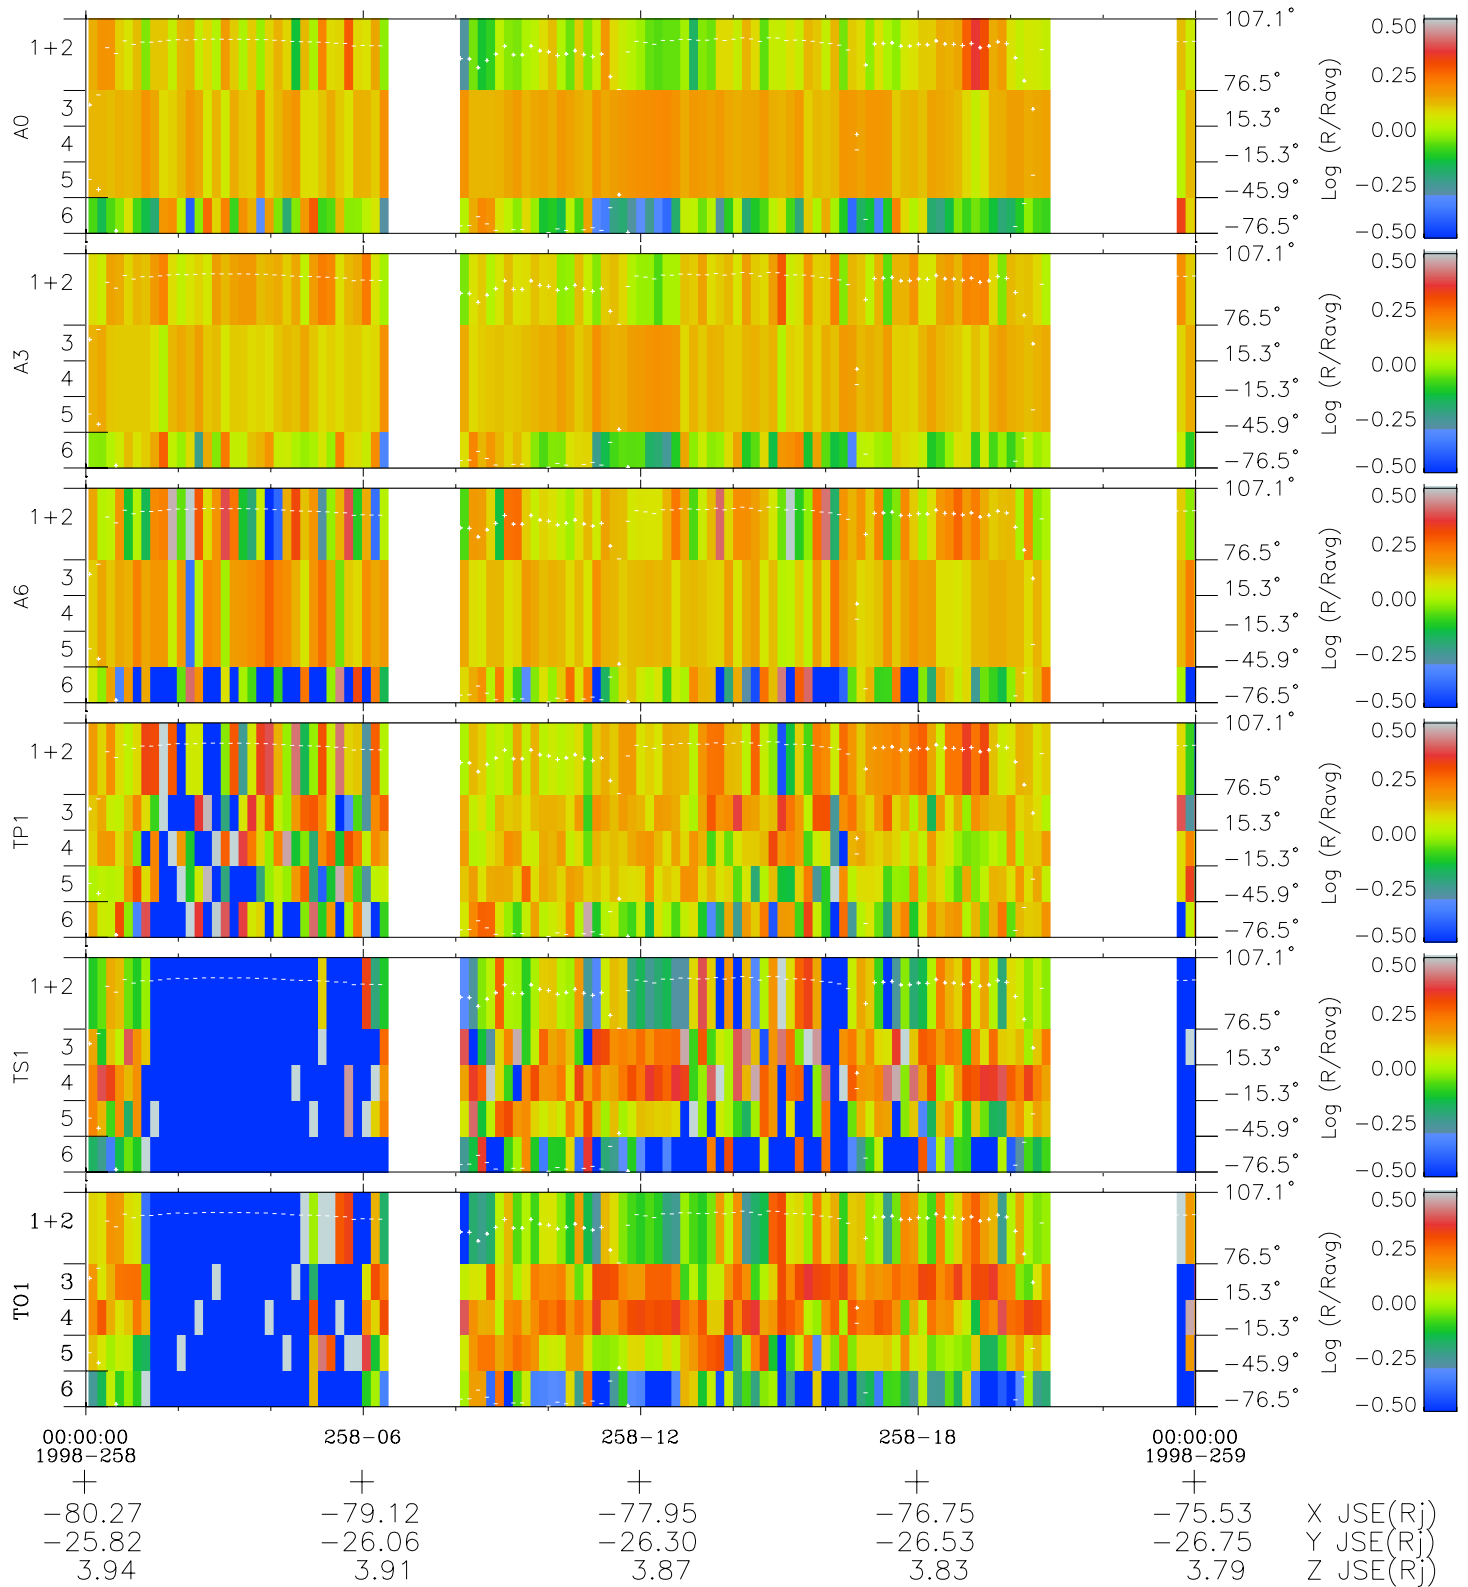

Galileo EPD Real Elevation Anisotropies 98258

Software Version: RTELEV_MEAN V 1.20
 Data Production: 06-03-00
 Plot Production: Sun Sep 16 14:38:15 2001
 Color File: wondr3
 Geofactor File: 1.1

- ◇ = Jupiter look direction
- = Corotation look direction