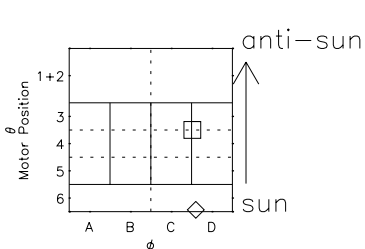

Galileo EPD Real Elevation Anisotropies 98258

Software Version: RTELEV_FLUX V 1.20
Data Production: 06-03-00
Plot Production: Sun Sep 16 14:38:24 2001
Color File: wondr3
Geofactor File: 1.1

- ◇ = Jupiter look direction
- = Corotation look direction