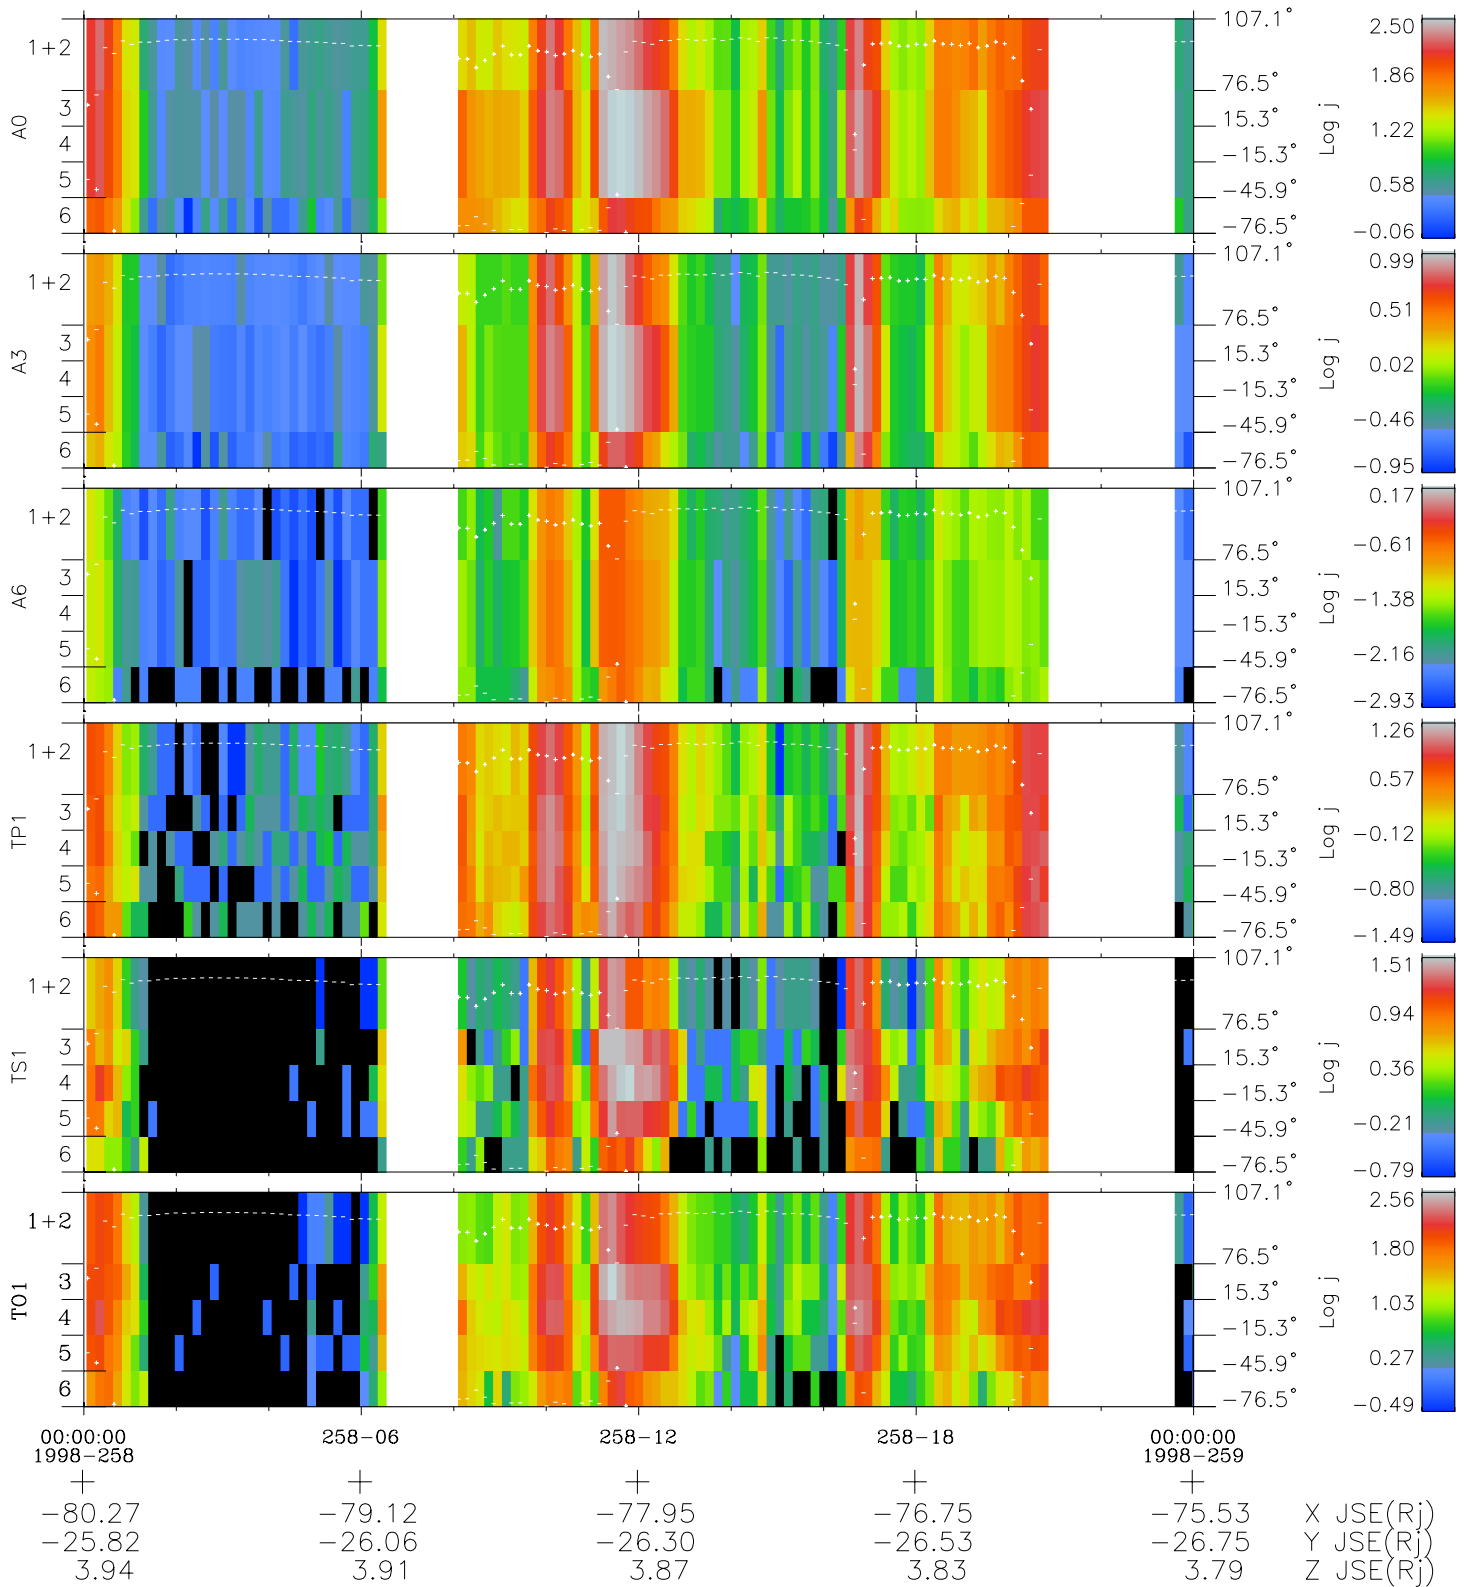

Galileo EPD Real Elevation Anisotropies 98258

Software Version: RTELEV_FLUX V 1.20
Data Production: 06-03-00
Plot Production: Sun Sep 16 14:38:24 2001
Color File: wondr3
Geofactor File: 1.1

- ◇ = Jupiter look direction
- = Corotation look direction