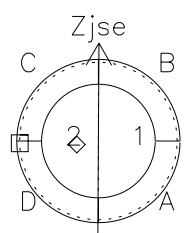

Galileo EPD Real Time Azimuth Anisotropies 98258

Software Version: RTAZIM_MEAN V 1.20
 Data Production: 06-03-00
 Plot Production: Sun Sep 16 14:38:49 2001
 Color File: wondr3
 Geofactor File: 1.1

◇ = Jupiter look direction
 □ = Corotation look direction