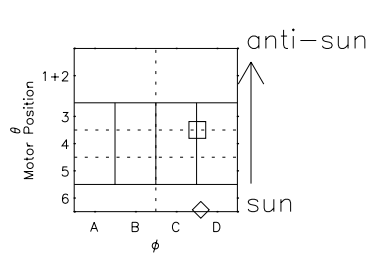

Galileo EPD Real Time Azimuth Anisotropies 98258

Software Version: RTAZIM_MEAN V 1.20
 Data Production: 06-03-00
 Plot Production: Sun Sep 16 14:38:49 2001
 Color File: wondr3
 Geofactor File: 1.1

◇ = Jupiter look direction
 □ = Corotation look direction