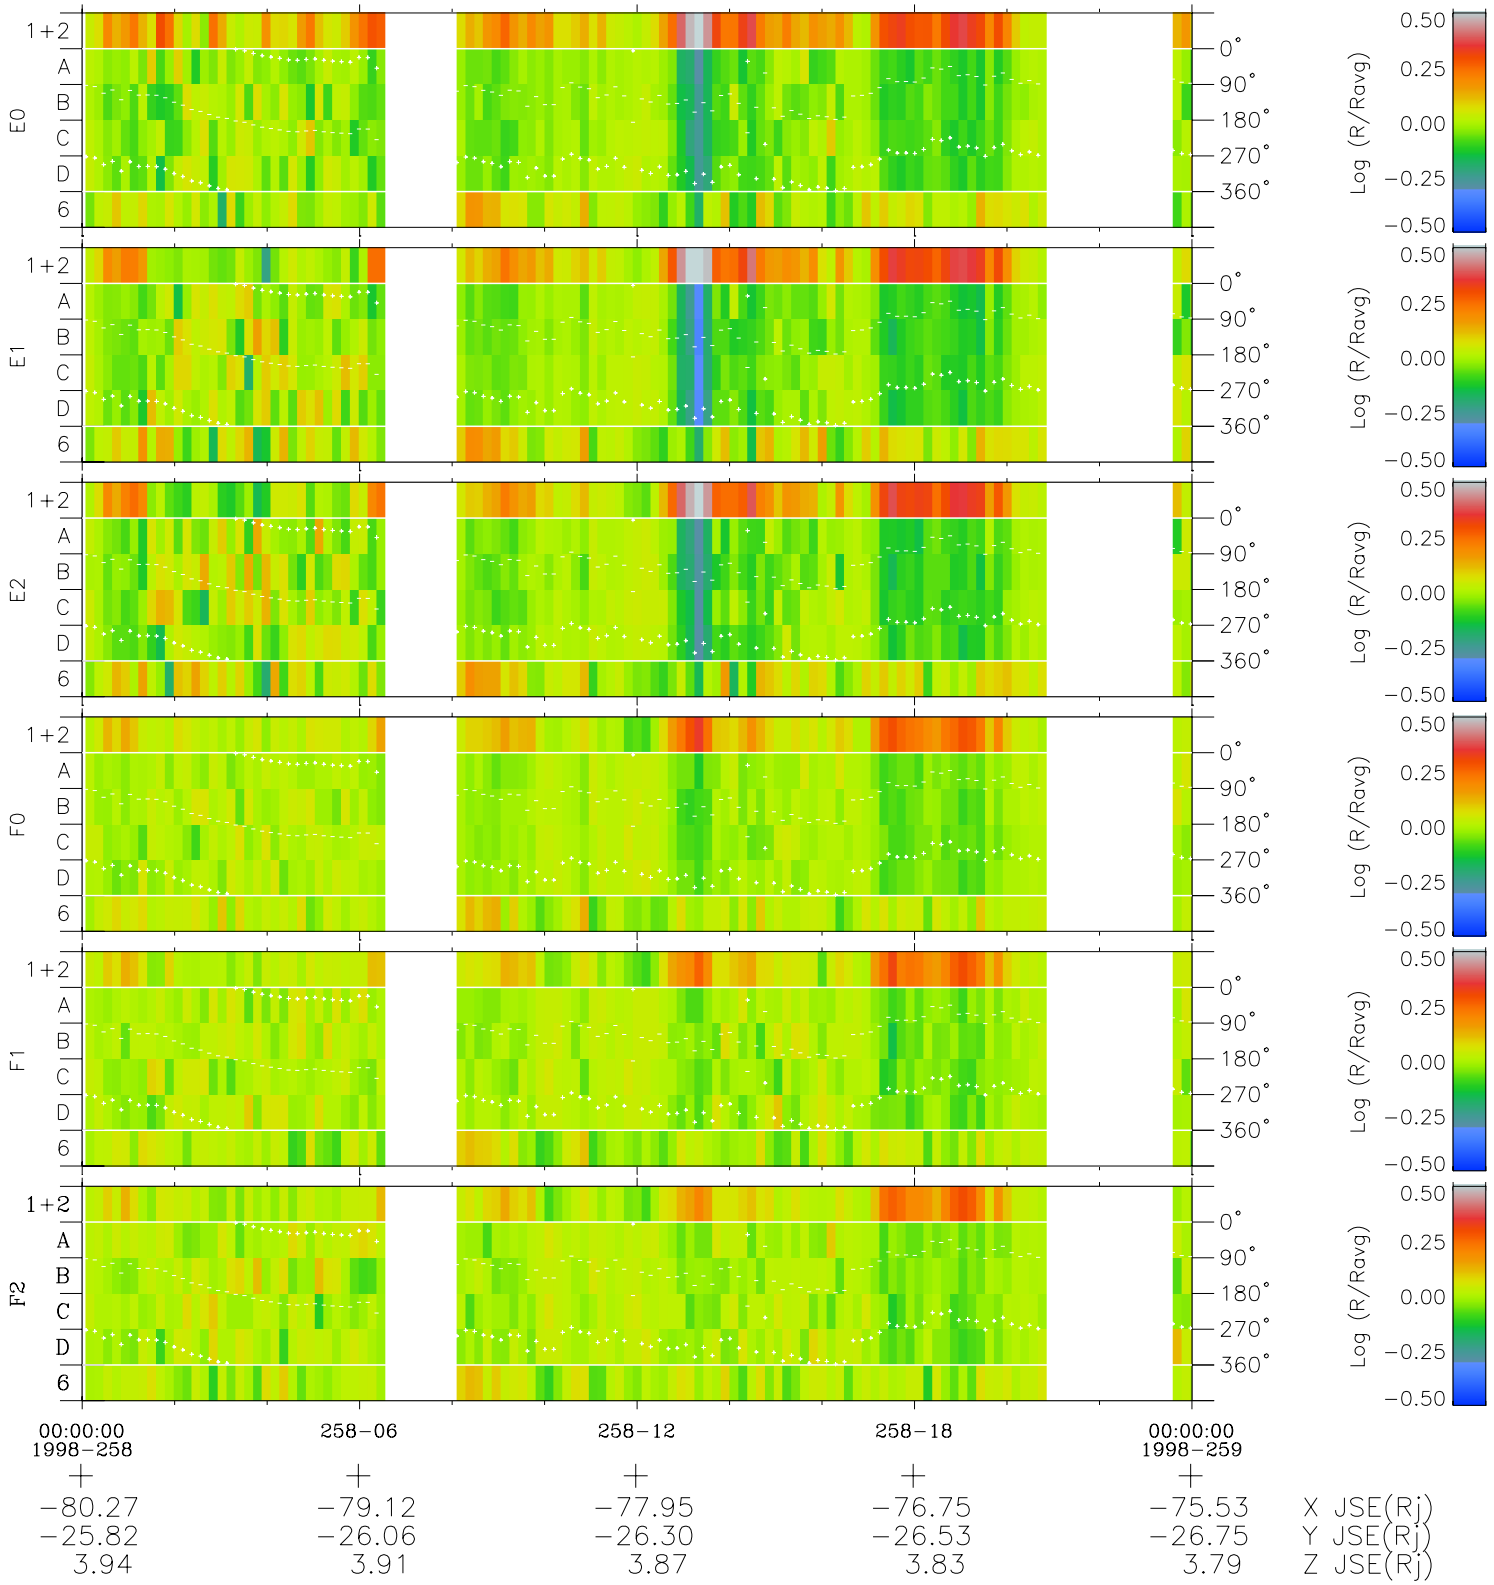

Galileo EPD Real Time Azimuth Anisotropies 98258

Software Version: RTAZIM_MEAN V 1.20
 Data Production: 06-03-00
 Plot Production: Sun Sep 16 14:38:49 2001
 Color File: wondr3
 Geofactor File: 1.1

◇ = Jupiter look direction
 □ = Corotation look direction