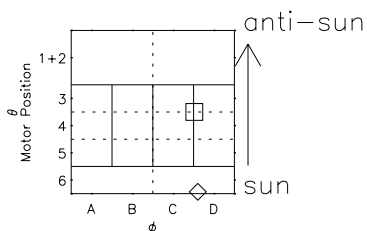

Galileo EPD Real Time Azimuth Anisotropies 98258

Software Version: RTAZIM_FLUX V 1.20
 Data Production: 06-03-00
 Plot Production: Sun Sep 16 14:38:58 2001
 Color File: wondr3
 Geofactor File: 1.1

- ◇ = Jupiter look direction
- = Corotation look direction