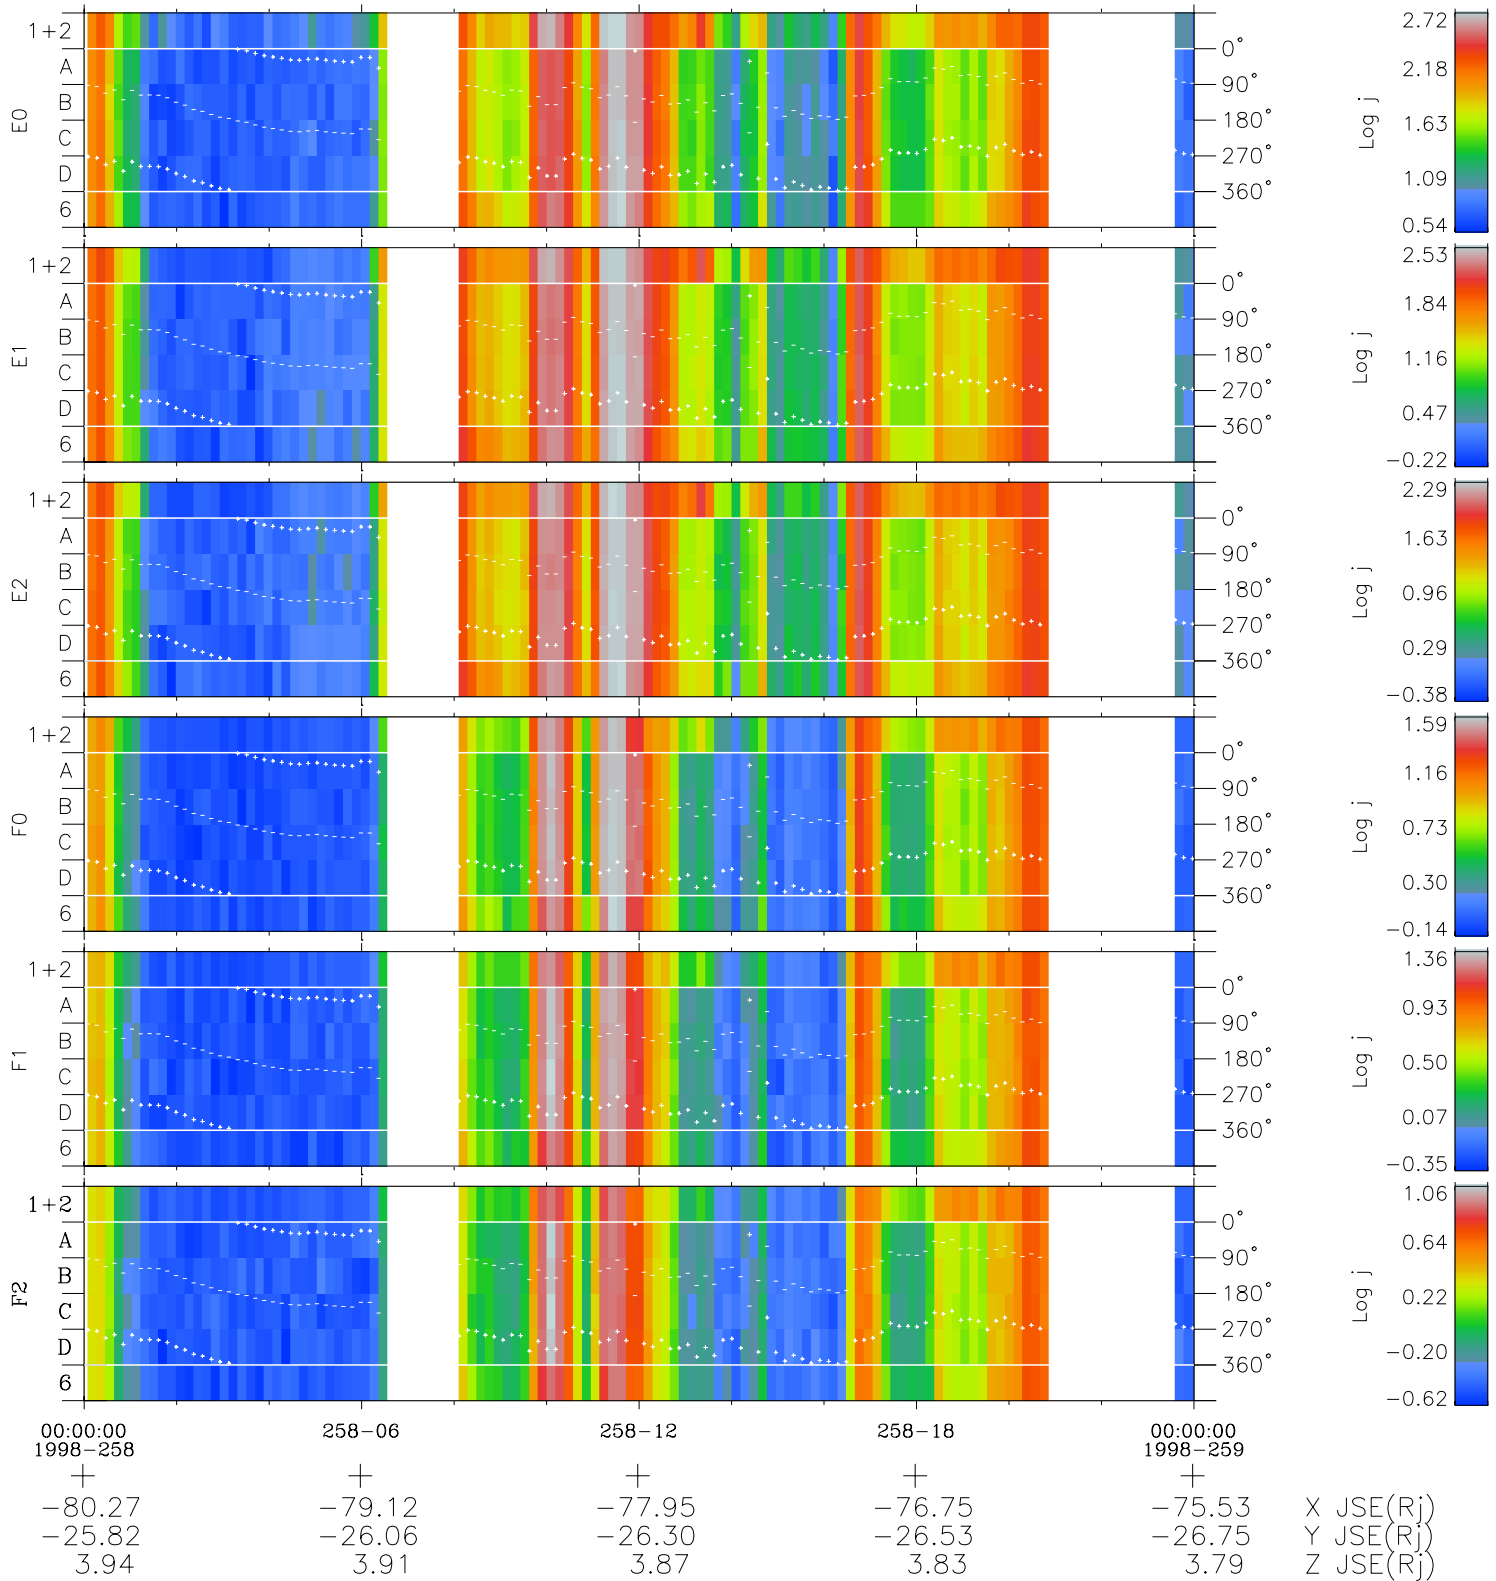

Galileo EPD Real Time Azimuth Anisotropies 98258

Software Version: RTAZIM_FLUX V 1.20
 Data Production: 06-03-00
 Plot Production: Sun Sep 16 14:38:58 2001
 Color File: wondr3
 Geofactor File: 1.1

- ◇ = Jupiter look direction
- = Corotation look direction