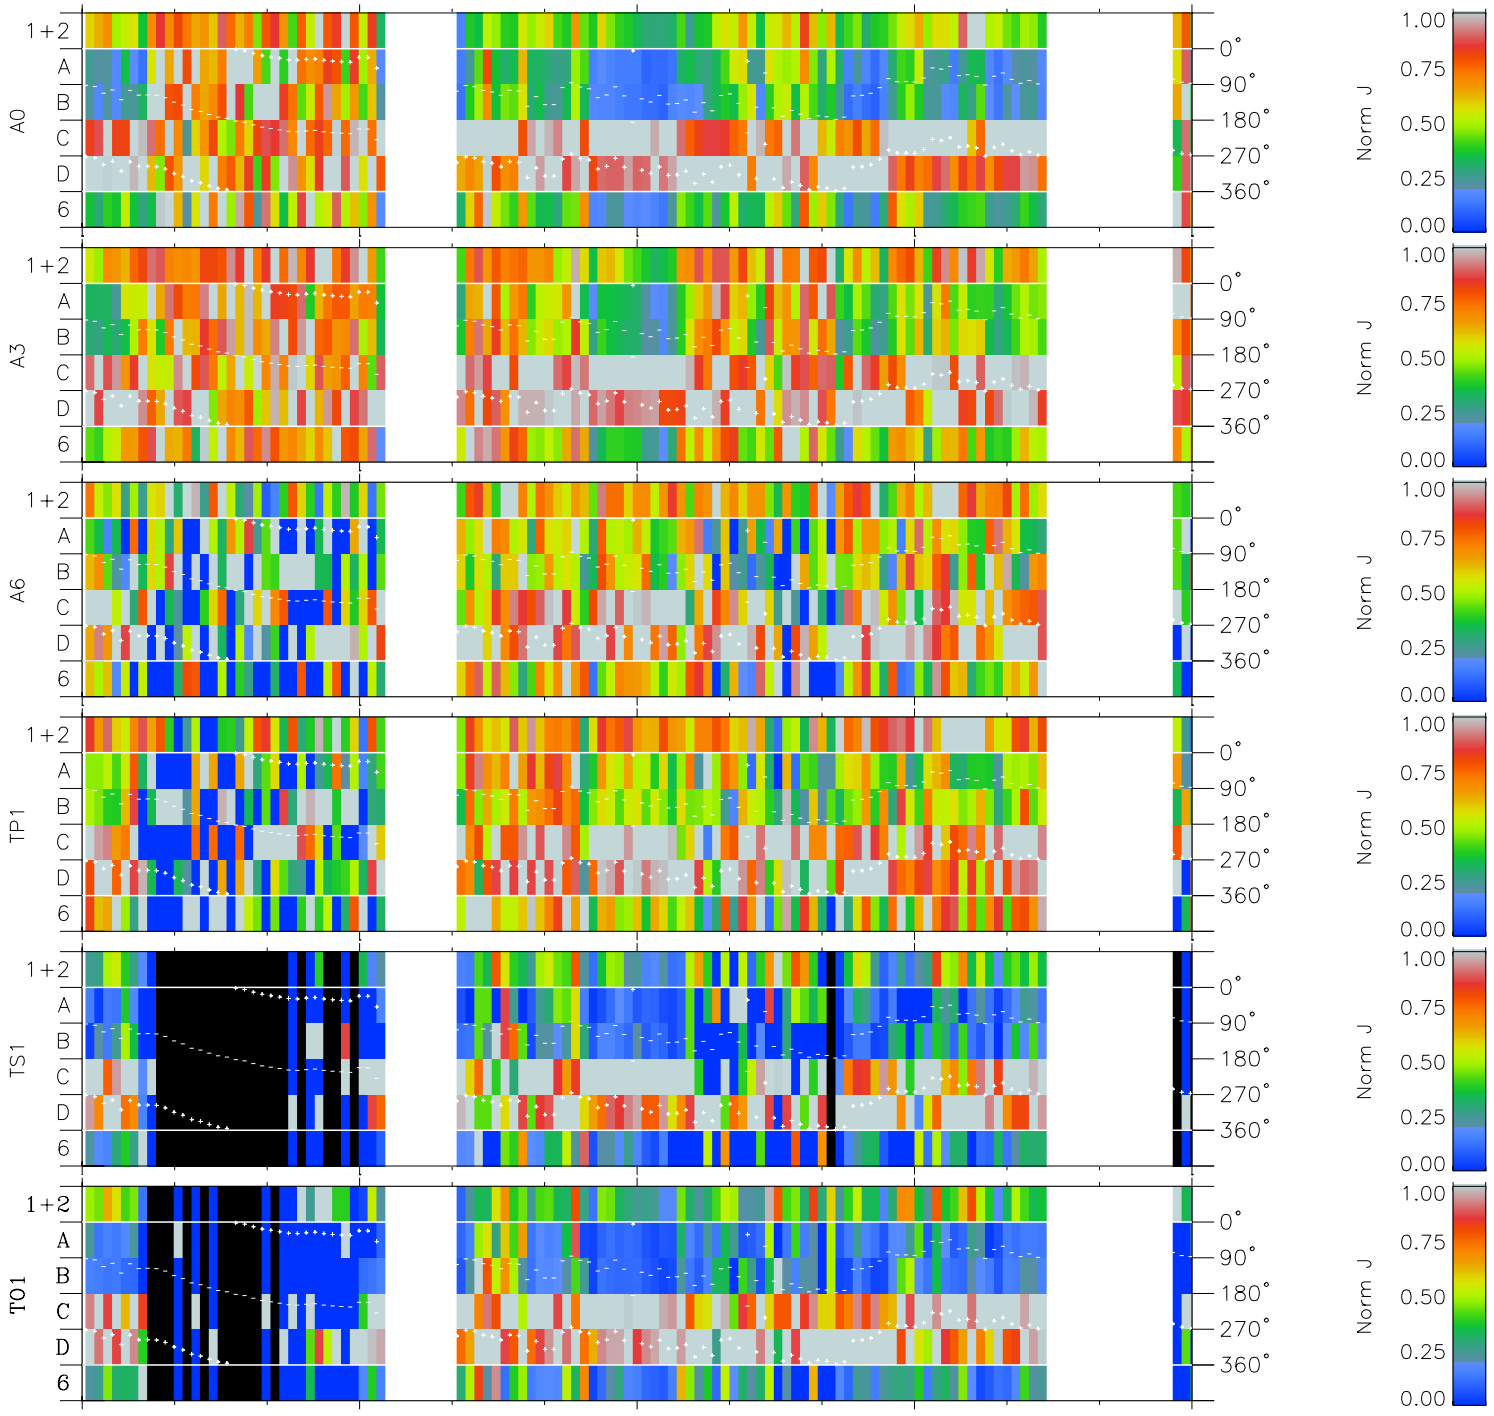

Galileo EPD Real Time Azimuth Anisotropies 98258

Software Version: RTAZIM_NORM V 1.20
 Data Production: 06-03-00
 Plot Production: Sun Sep 16 14:39:03 2001
 Color File: wondr3
 Geofactor File: 1.1

00:00:00 1998-258	258-06	258-12	258-18	00:00:00 1998-259	
+	+	+	+	+	X JSE(R _j)
-80.27	-79.12	-77.95	-76.75	-75.53	Y JSE(R _j)
-25.82	-26.06	-26.30	-26.53	-26.75	Z JSE(R _j)
3.94	3.91	3.87	3.83	3.79	

◇ = Jupiter look direction
 □ = Corotation look direction