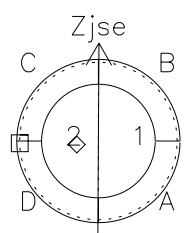

Galileo EPD Real Time Azimuth Anisotropies 98258

Software Version: RTAZIM_MEAN V 1.20
 Data Production: 06-03-00
 Plot Production: Sun Sep 16 14:38:44 2001
 Color File: wondr3
 Geofactor File: 1.1

◇ = Jupiter look direction
 □ = Corotation look direction