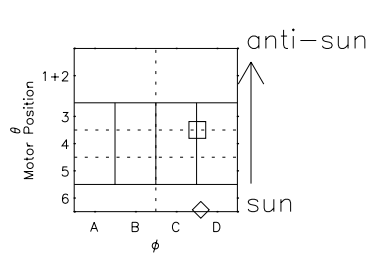

Galileo EPD Real Time Azimuth Anisotropies 98258

Software Version: RTAZIM_MEAN V 1.20
 Data Production: 06-03-00
 Plot Production: Sun Sep 16 14:38:44 2001
 Color File: wondr3
 Geofactor File: 1.1

◇ = Jupiter look direction
 □ = Corotation look direction