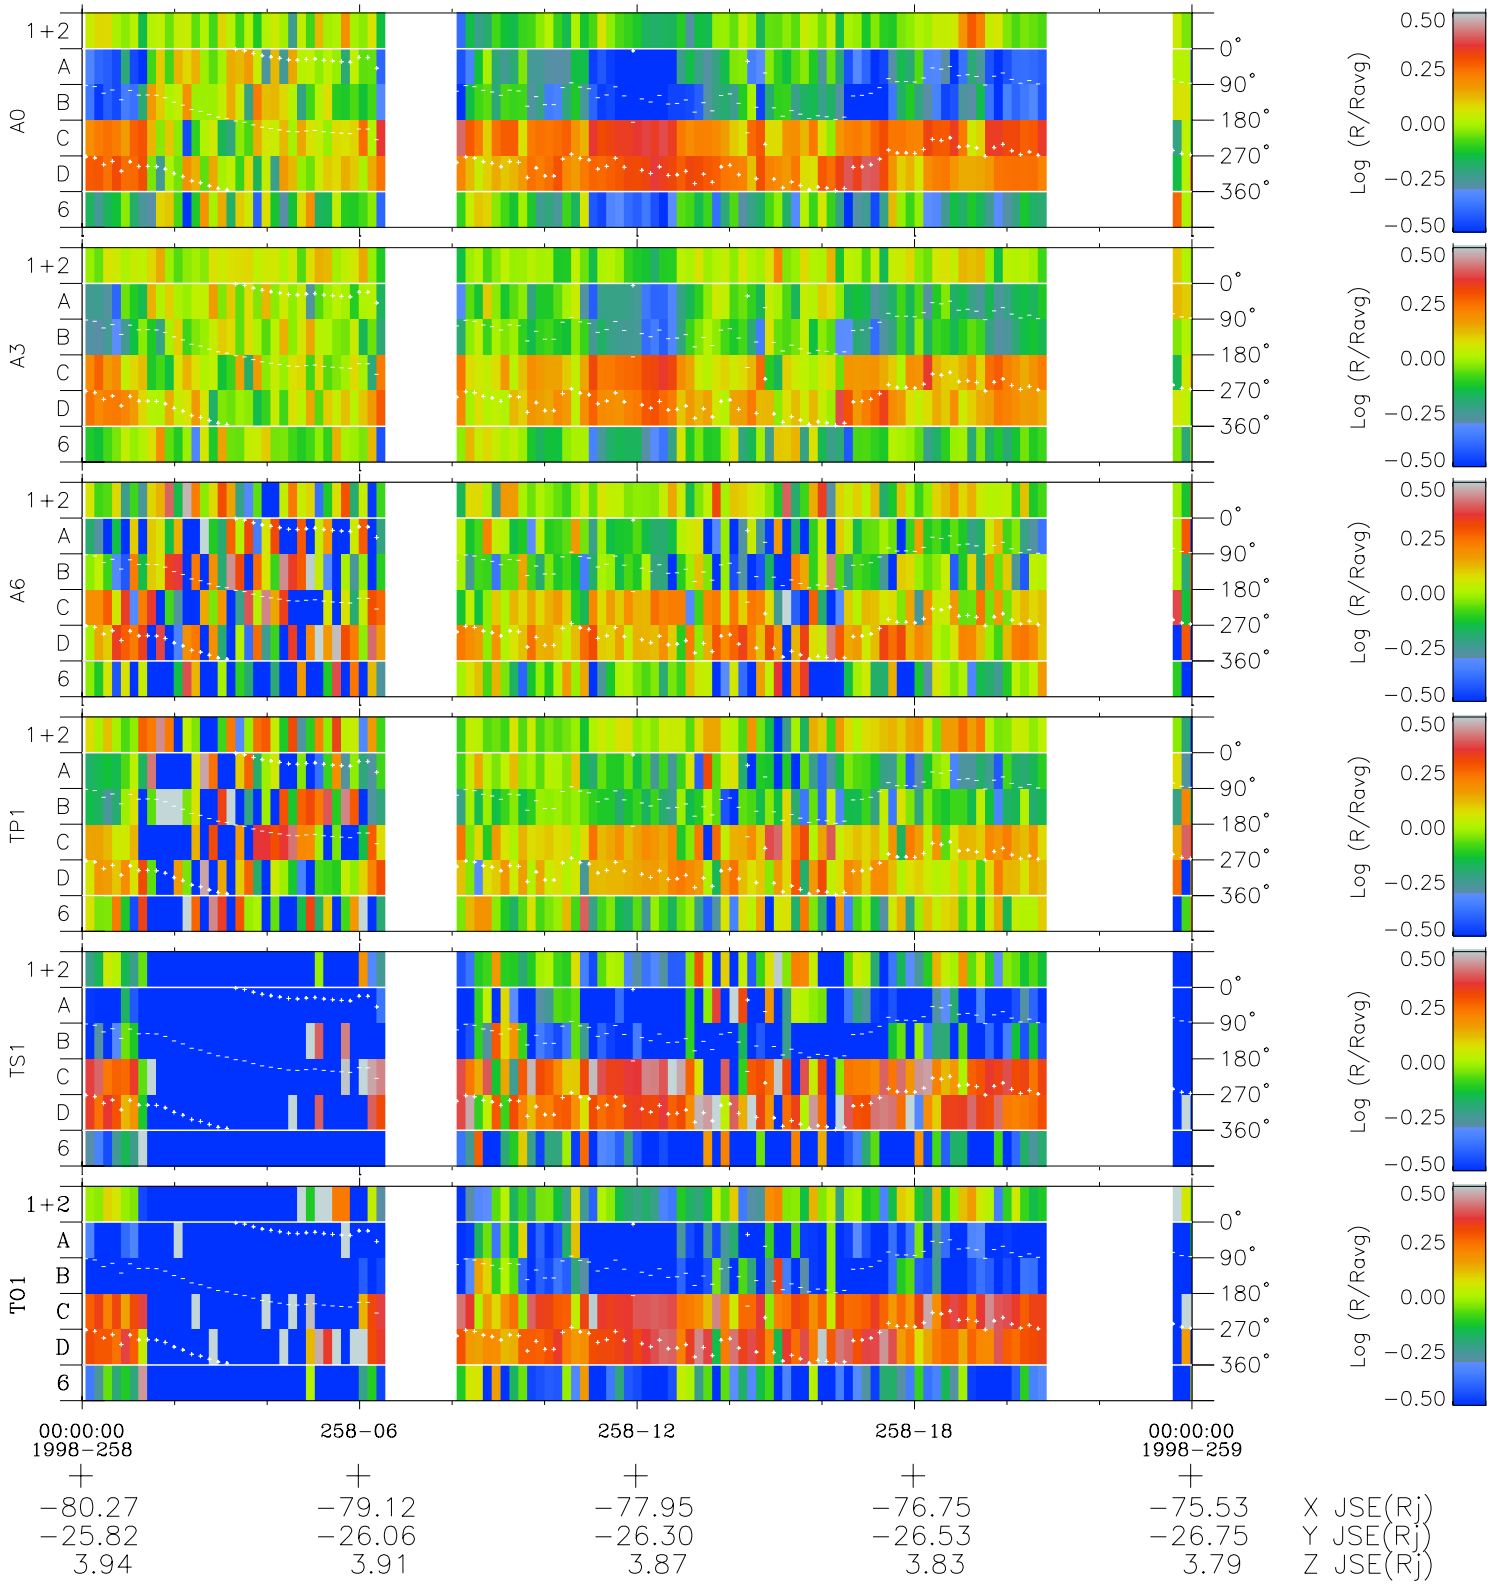

Galileo EPD Real Time Azimuth Anisotropies 98258

Software Version: RTAZIM_MEAN V 1.20
 Data Production: 06-03-00
 Plot Production: Sun Sep 16 14:38:44 2001
 Color File: wondr3
 Geofactor File: 1.1

◇ = Jupiter look direction
 □ = Corotation look direction