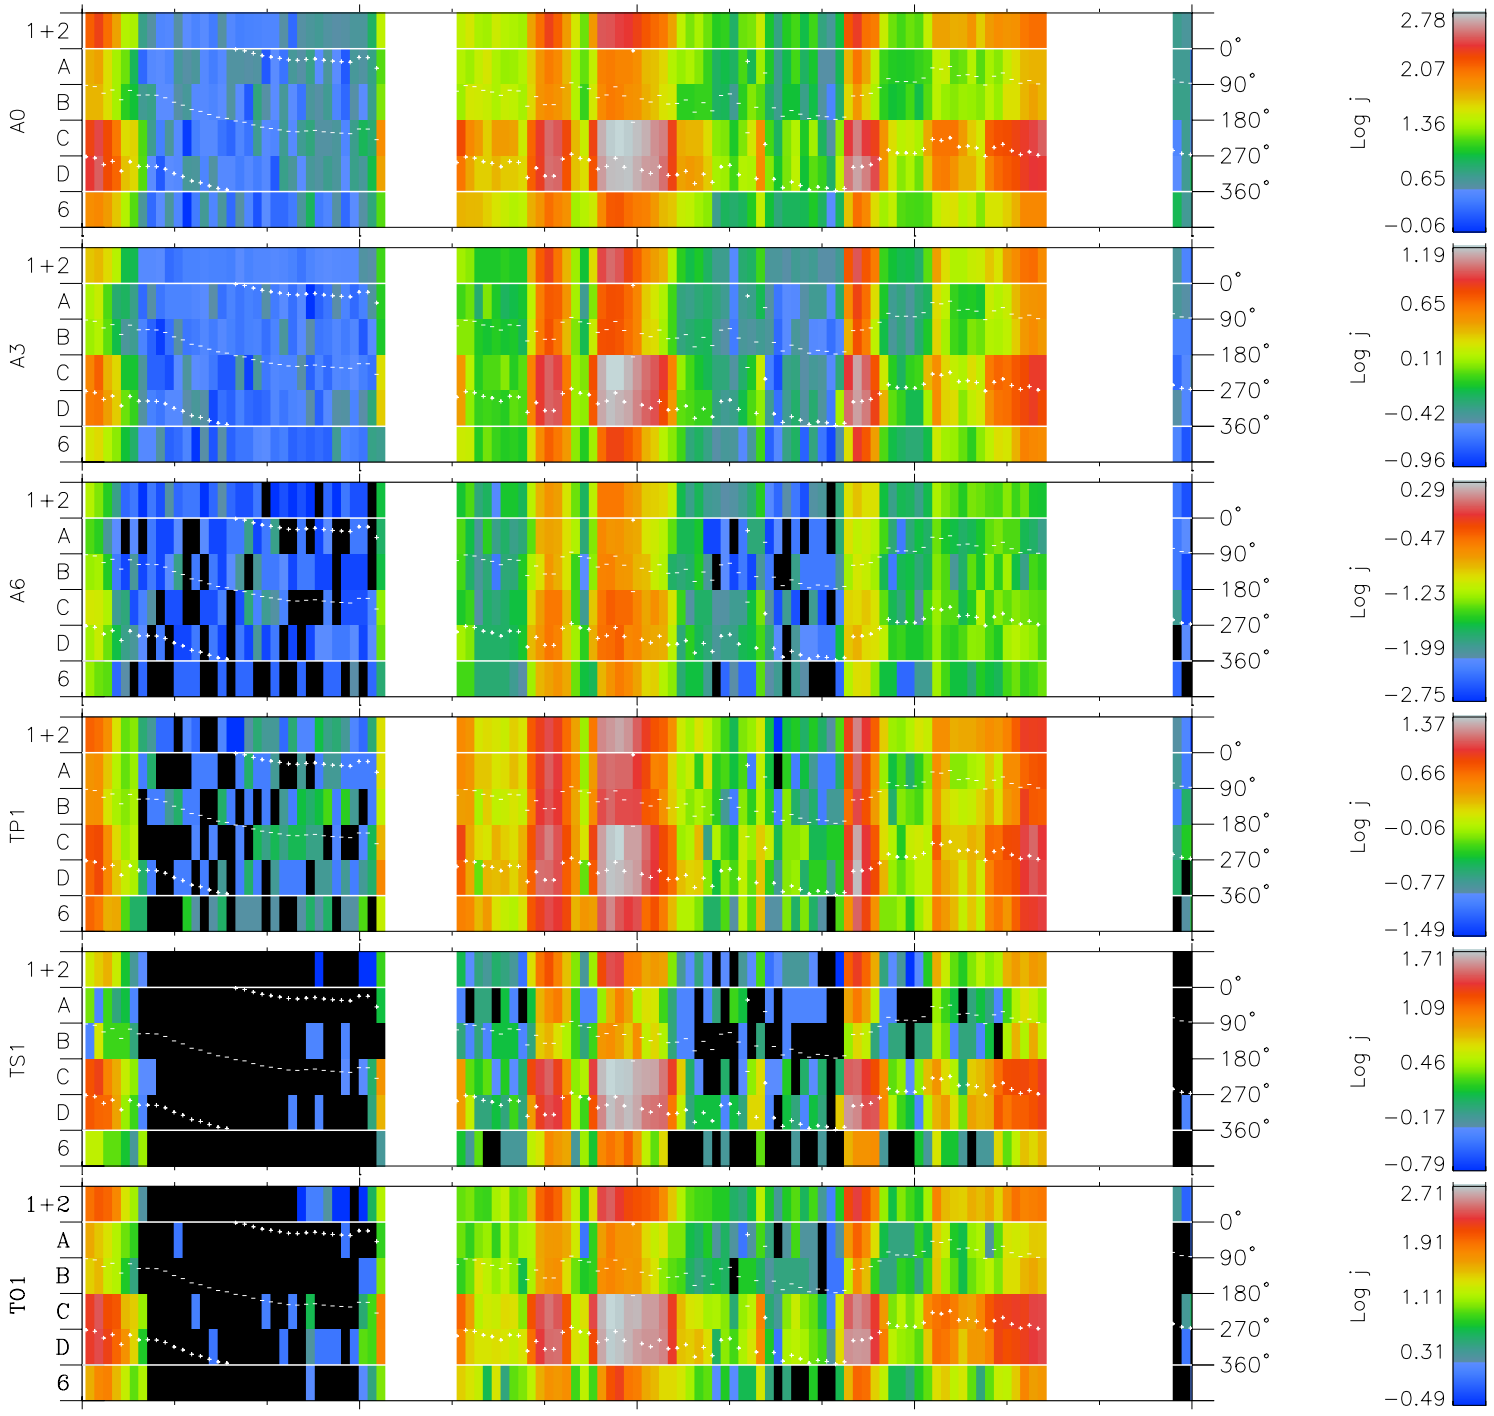

Galileo EPD Real Time Azimuth Anisotropies 98258

Software Version: RTAZIM_FLUX V 1.20
 Data Production: 06-03-00
 Plot Production: Sun Sep 16 14:38:54 2001
 Color File: wondr3
 Geofactor File: 1.1

00:00:00 1998-258	258-06	258-12	258-18	00:00:00 1998-259	
+	+	+	+	+	X JSE(R _j)
-80.27	-79.12	-77.95	-76.75	-75.53	Y JSE(R _j)
-25.82	-26.06	-26.30	-26.53	-26.75	Z JSE(R _j)
3.94	3.91	3.87	3.83	3.79	

◇ = Jupiter look direction
 □ = Corotation look direction