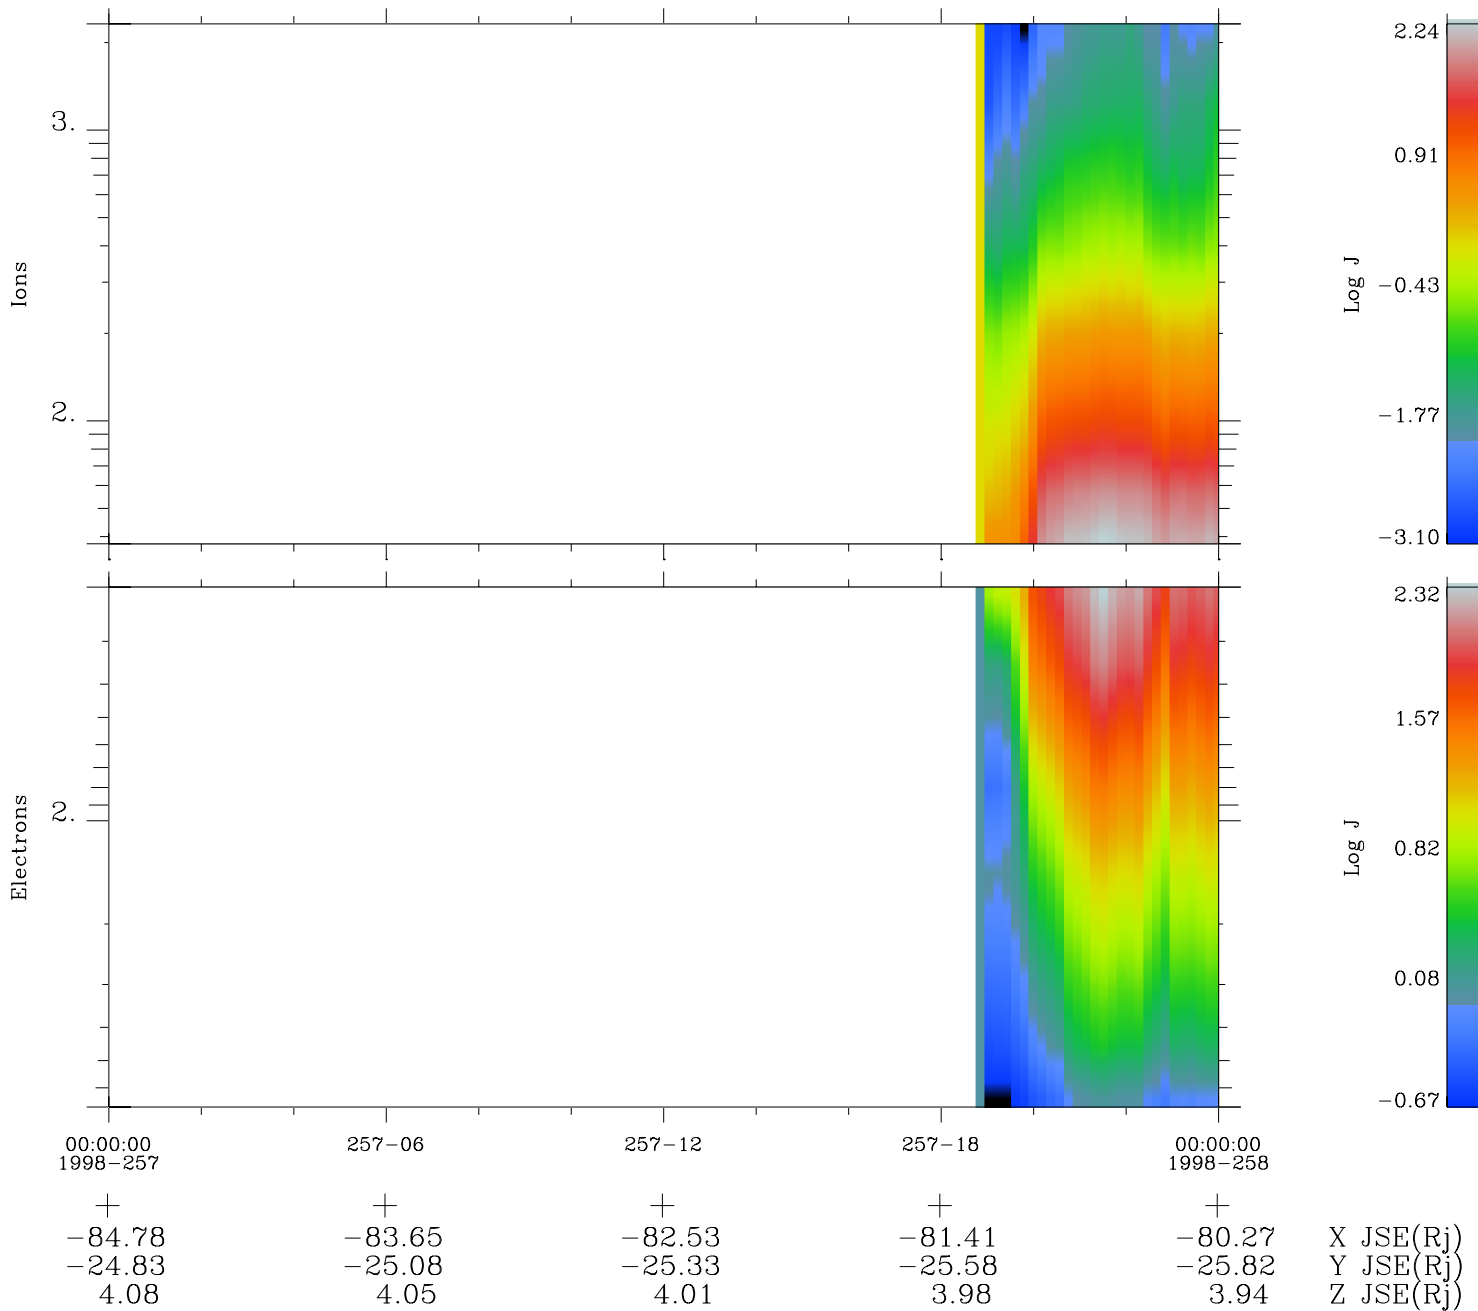

Galileo EPD Real Time Omni Spectrum 98257

Software Version: RTSPEC_OMNI V 1.20
 Data Production: 06-03-00
 Plot Production: Sun Sep 16 14:31:05 2001
 Color File: wondr3
 Geofactor File: 1.1

- ◇ = Jupiter look direction
- = Corotation look direction